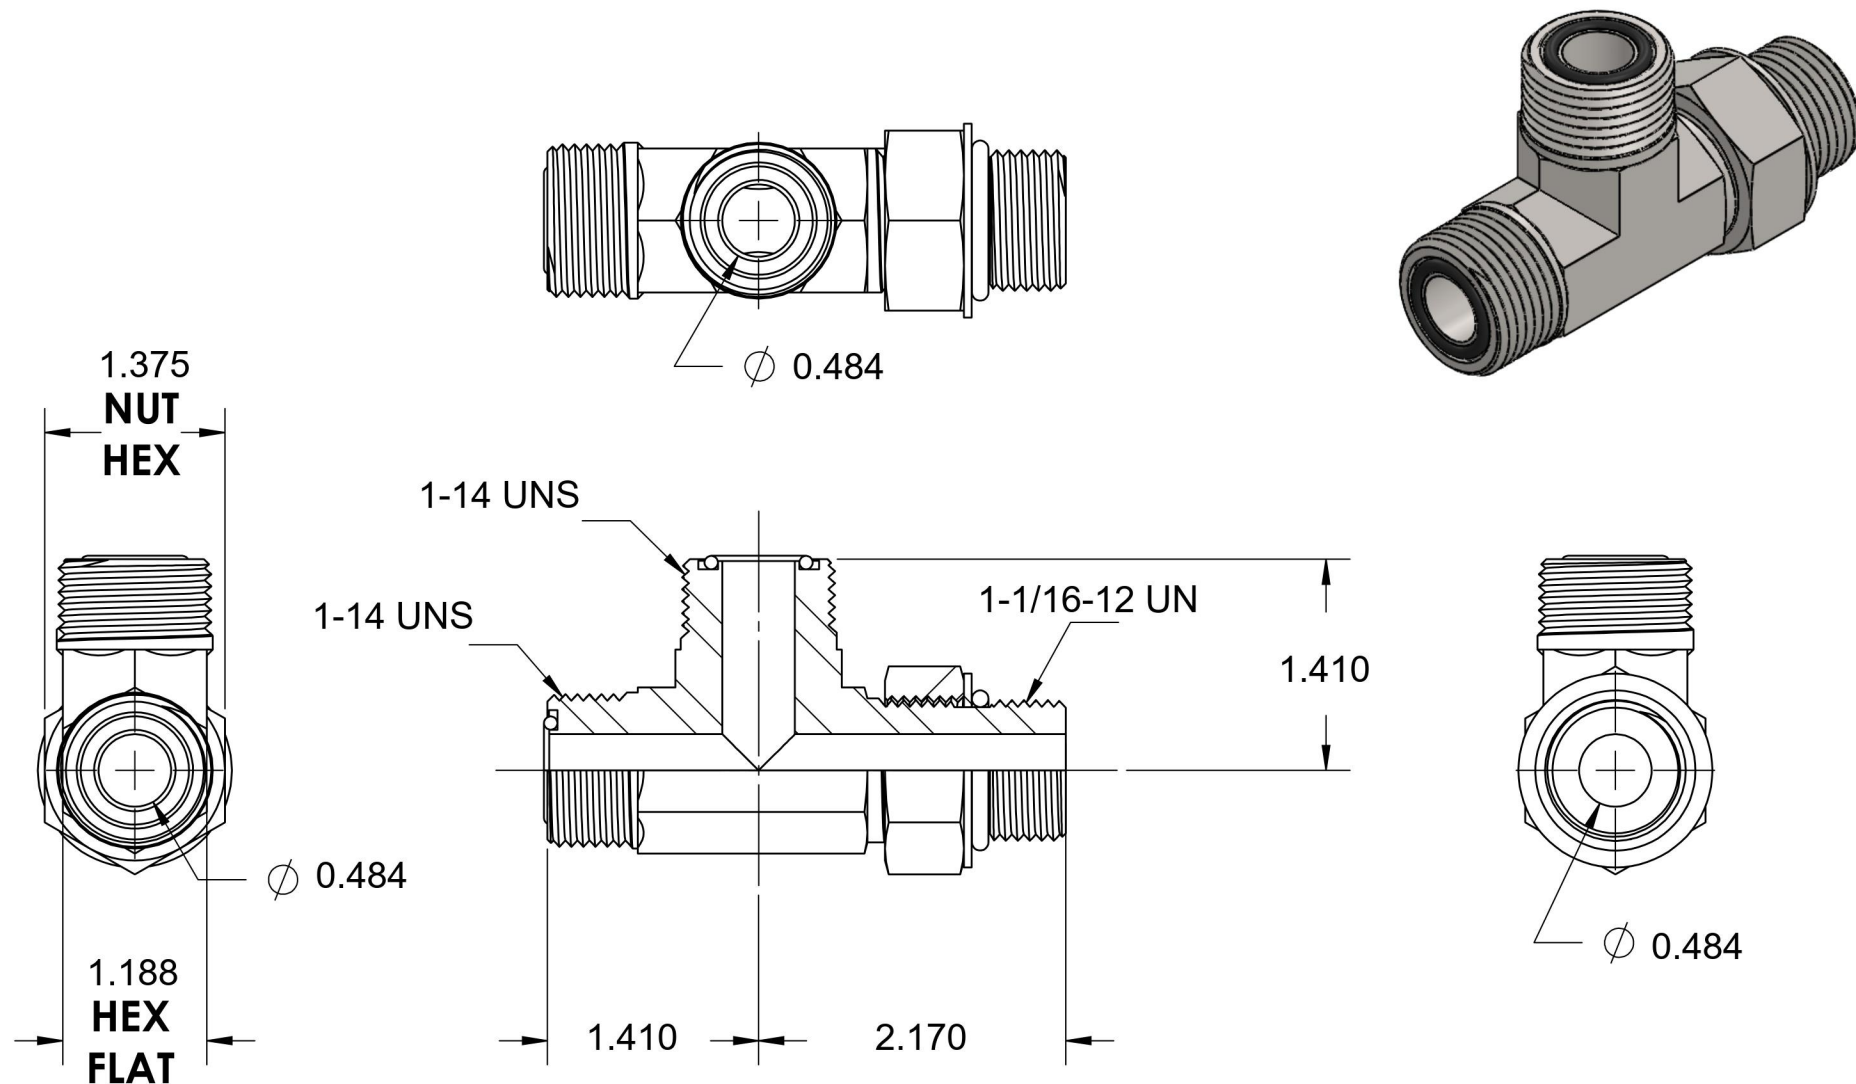

# FS6804-10-12-10-NWO-FG

Steel, SAE J1453 O-Ring Face Seal Adjustable Port Run Tee, 5/8" Male ORFS x 1-1/16-12 Male Adjustable ORB x 5/8" Male ORFS

6701 Cochran Road  
Solon, Ohio 44139  
Phone: (440) 248-1880  
Toll Free: 1-888-331-1523

**Temperature Rating**

-40°F to 250°F

**Pressure Rating**

6000 psi

**Material**

C1045 Steel

**Finish**

Trivalent Zinc

**Industry Standards**

SAE J1453, SAE J1926-2  
SAE J515, ASTM B633

**Series**

**FS6804-NWO-FG**

**Series Description**

SAE J1453 O-Ring Face Seal  
Adjustable Port Run Tee