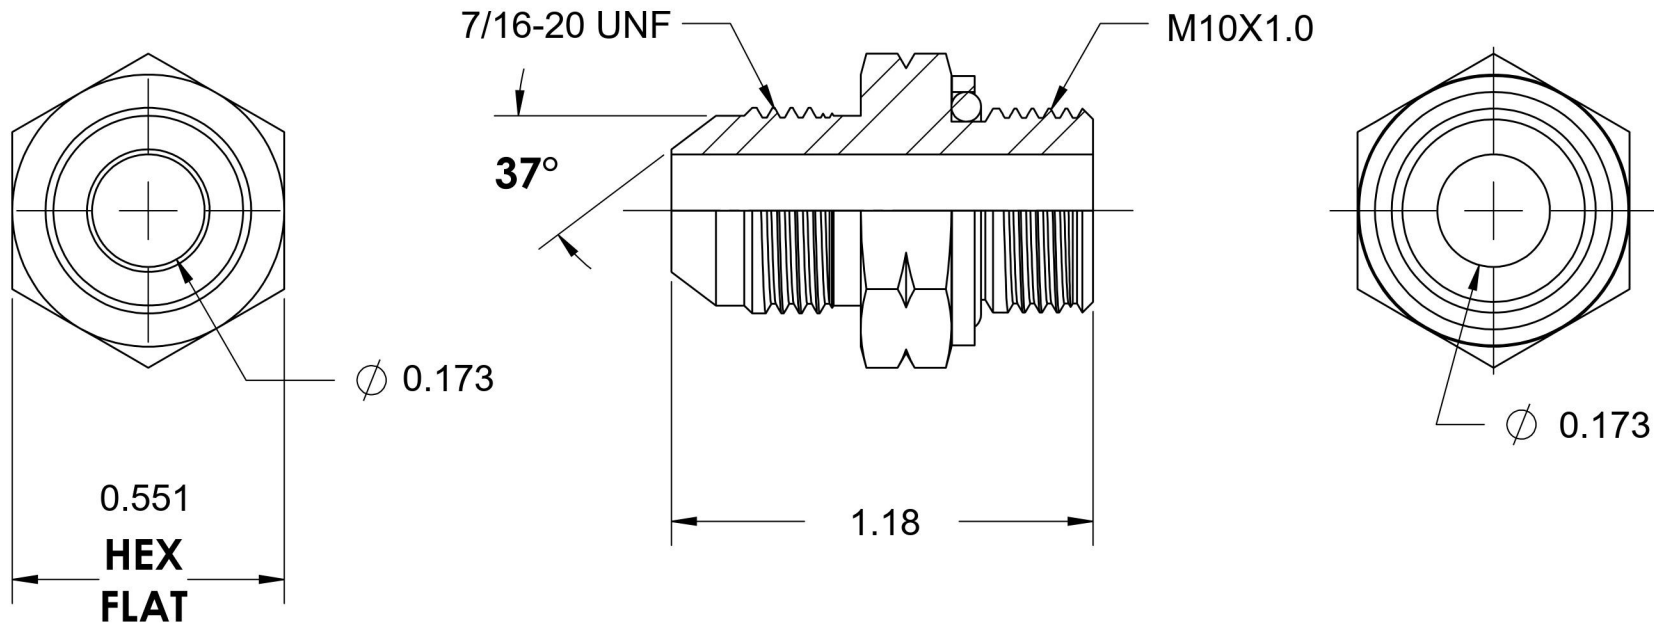

# 7001-04-10-SS

Stainless Steel, SAE J514 37° Flare Male Metric Type (G) Port Adapter, 1/4" Male JIC x M10X1.0 Male Metric ORR

6701 Cochran Road  
Solon, Ohio 44139  
Phone: (440) 248-1880  
Toll Free: 1-888-331-1523

**Temperature Rating**

-22°F to 257°F

**Pressure Rating**

5000 psi

**Material**

316/316L Stainless Steel

**Finish**

Passivated

**Industry Standards**

SAE J514, ISO 9974

**Series**

7001-ORR-SS

**Series Description**

SAE J514 37° Flare Male Metric Type (G) Port Adapter