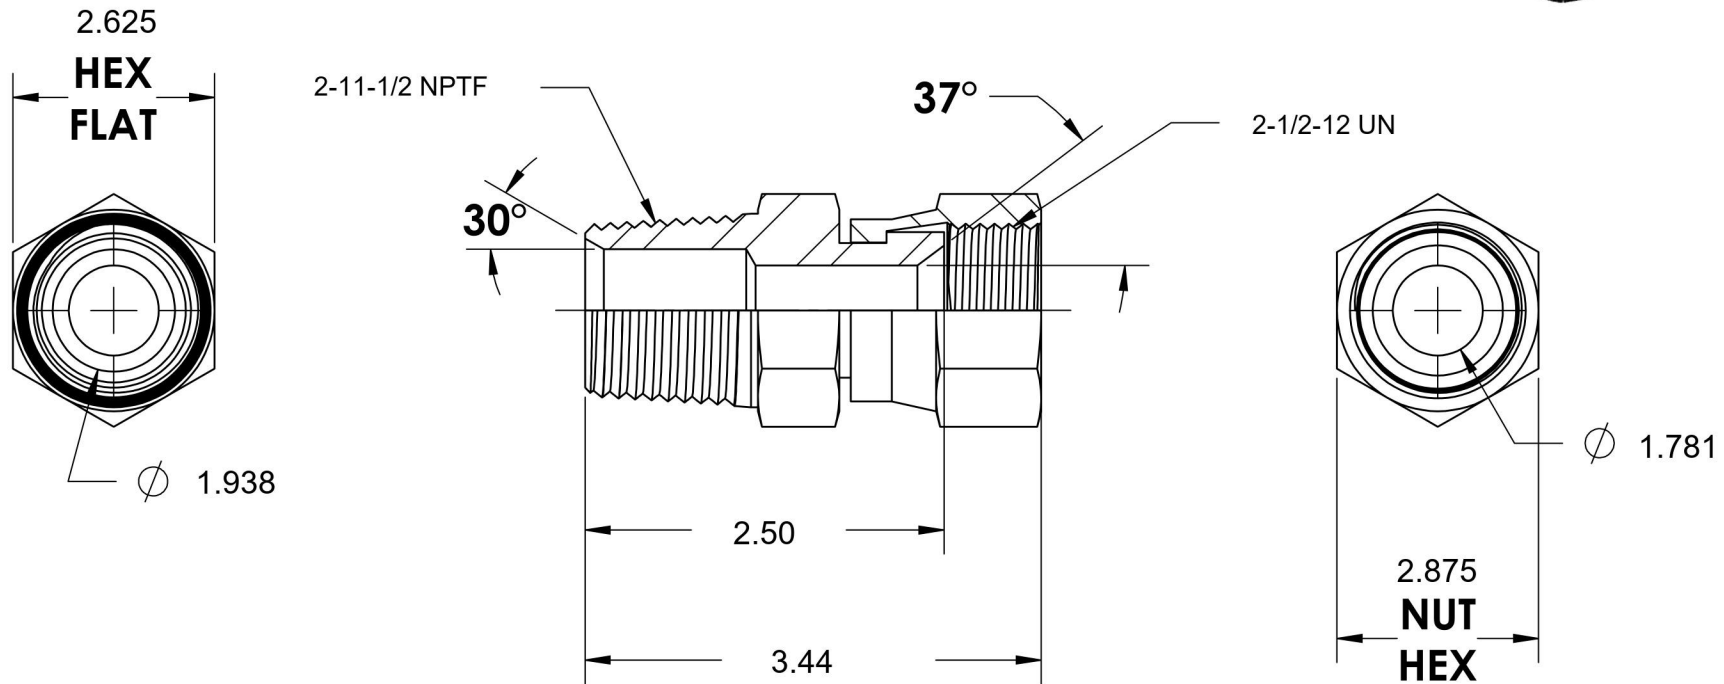

6505-32-32-SS

Stainless Steel, SAE J514 37° Flare Swivel Male Connector, 2" Male NPTF 30° x 2" Female JIC Swivel

6701 Cochran Road
Solon, Ohio 44139
Phone: (440) 248-1880
Toll Free: 1-888-331-1523

Temperature Rating

2000 psi

Finish

Passivated

Series Description

SAE J514 37° Flare Swivel
Male Connector