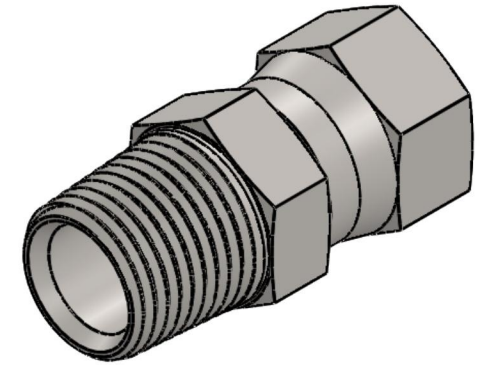

6505-32-32-SS

Stainless Steel, SAE J514 37° Flare Swivel Male Connector, 2" Male NPTF 30° x 2" Female JIC Swivel

6701 Cochran Road
Solon, Ohio 44139
Phone: (440) 248-1880
Toll Free: 1-888-331-1523

Temperature Rating

2000 psi

Finish

Passivated

Series Description

SAE J514 37° Flare Swivel
Male Connector