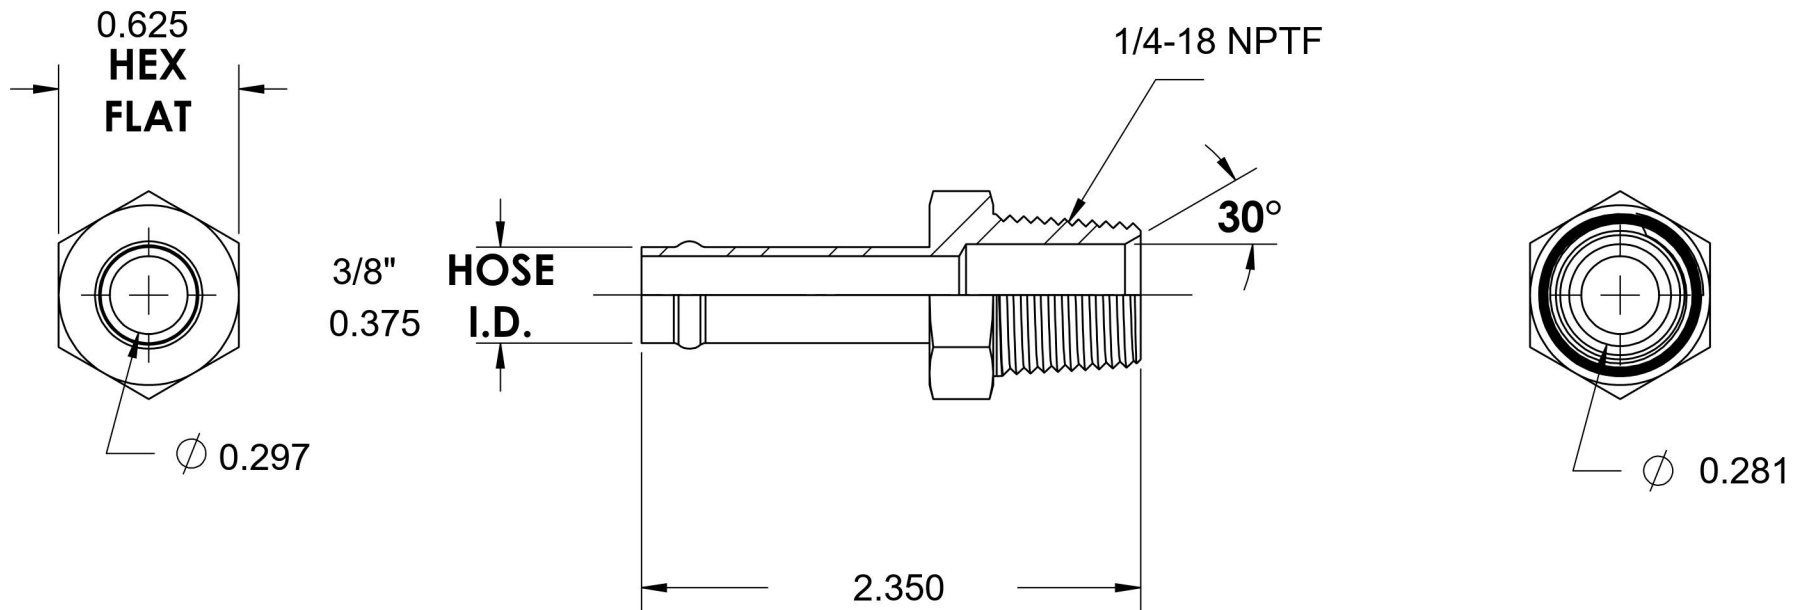

# 4404-06-04-SS

Stainless Steel, SAE J1231 Hose Bead Male Connector, 3/8" Beaded Hose Barb x 1/4" Male NPTF 30°

6701 Cochran Road  
Solon, Ohio 44139  
Phone: (440) 248-1880  
Toll Free: 1-888-331-1523

<b>Temperature Rating</b>	<b>Material</b>	<b>Industry Standards</b>	<b>Series</b>
-425°F to 1200°F	316/316L Stainless Steel	SAE J1231, SAE J476	4404-SS
<b>Pressure Rating</b>	<b>Finish</b>		<b>Series Description</b>
150 psi	Passivated		SAE J1231 Hose Bead Male Connector