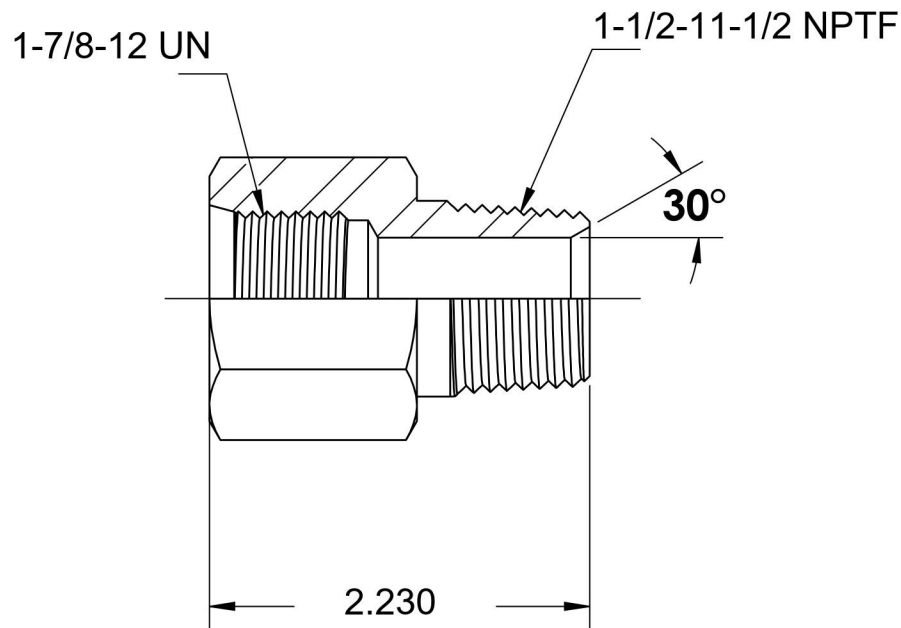

# 6404-24-24-SS

Stainless Steel, SAE J1926 O-Ring Boss Male Adapter, 1-7/8-12 Female ORB x 1-1/2" Male NPTF 30°

6701 Cochran Road  
Solon, Ohio 44139  
Phone: (440) 248-1880  
Toll Free: 1-888-331-1523

<b>Temperature Rating</b> -425°F to 1200°F	<b>Material</b> 316/316L Stainless Steel	<b>Industry Standards</b> SAE J1926-1, SAE J476	<b>Series</b> <b>6404-SS</b>
<b>Pressure Rating</b> 3000 psi	<b>Finish</b> Passivated		<b>Series Description</b> SAE J1926 O-Ring Boss Male Adapter