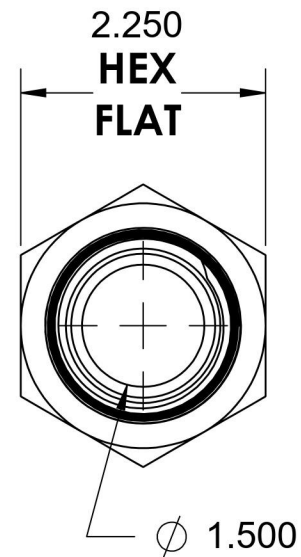

# 6404-24-24-SS

Stainless Steel, SAE J1926 O-Ring Boss Male Adapter, 1-7/8-12 Female ORB x 1-1/2" Male NPTF 30°

6701 Cochran Road  
Solon, Ohio 44139  
Phone: (440) 248-1880  
Toll Free: 1-888-331-1523

<b>Temperature Rating</b> -425°F to 1200°F	<b>Material</b> 316/316L Stainless Steel	<b>Industry Standards</b> SAE J1926-1, SAE J476	<b>Series</b> <b>6404-SS</b>
<b>Pressure Rating</b> 3000 psi	<b>Finish</b> Passivated		<b>Series Description</b> SAE J1926 O-Ring Boss Male Adapter