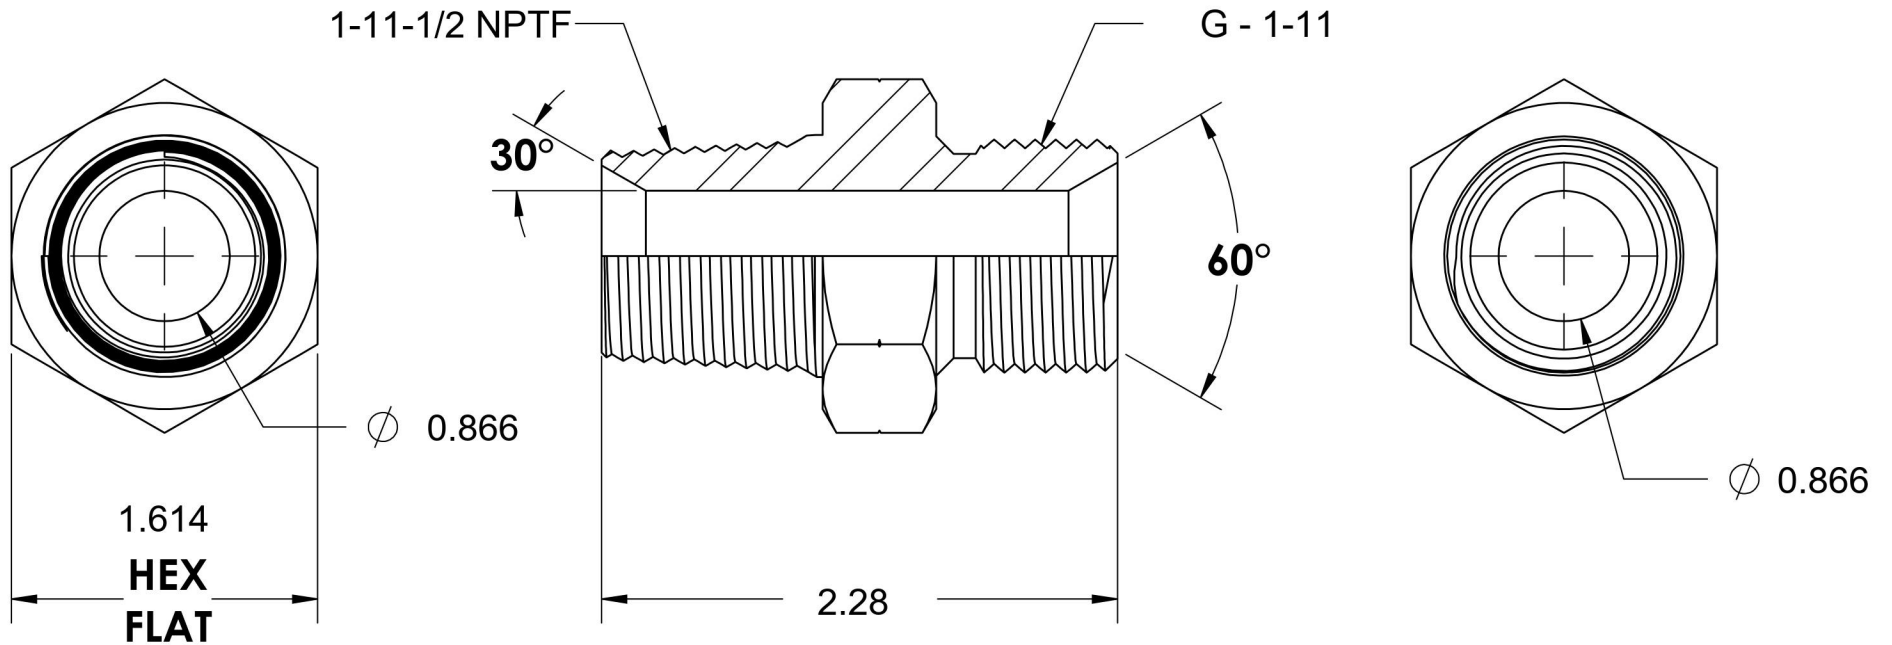

7032-16-16

Steel, SAE J476 Pipe Male BSPP Port/Line Adapter, 1" Male NPTF 30° x 1-11 Male BSPP 60° Line/Port

6701 Cochran Road
Solon, Ohio 44139
Phone: (440) 248-1880
Toll Free: 1-888-331-1523

Temperature Rating	Material	Industry Standards	Series
-65°F to 500°F	C1045 / 12L14 Steel	SAE J476, ISO 1179	7032
Pressure Rating	Finish	ISO 8434-6, ASTM B633	Series Description
1700 psi	Trivalent Zinc		SAE J476 Pipe Male BSPP Port/Line Adapter