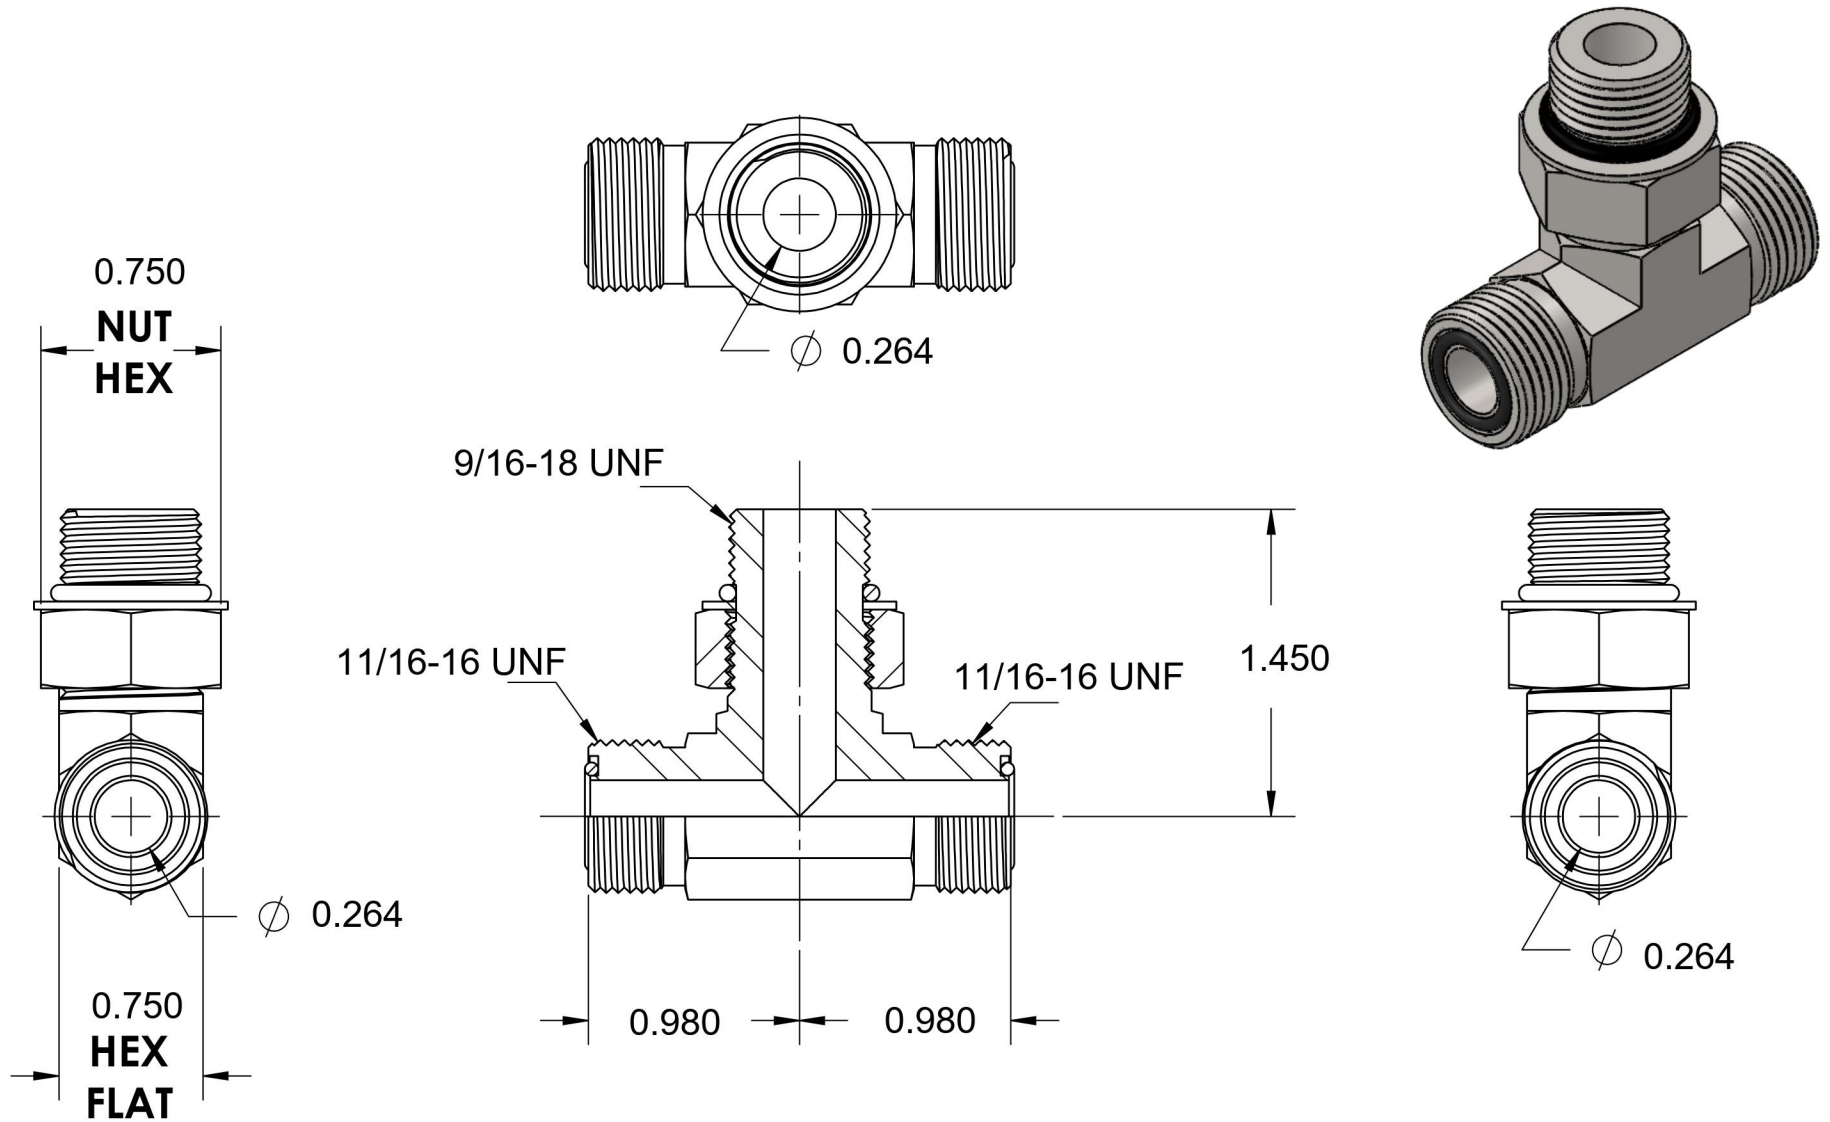

# FS6803-06-06-06-NWO-FG

Steel, SAE J1453 O-Ring Face Seal Adjustable Port Branch Tee, 3/8" Male ORFS x 3/8" Male ORFS x 9/16-18 Male Adjustable ORB

6701 Cochran Road  
Solon, Ohio 44139  
Phone: (440) 248-1880  
Toll Free: 1-888-331-1523

<b>Temperature Rating</b>	<b>Material</b>	<b>Industry Standards</b>	<b>Series</b>
-40°F to 250°F	C1045 Steel	SAE J1453, SAE J1926-2 SAE J515, ASTM B633	FS6803-NWO-FG
<b>Pressure Rating</b>	<b>Finish</b>		<b>Series Description</b>
6000 psi	Trivalent Zinc		SAE J1453 O-Ring Face Seal Adjustable Port Branch Tee