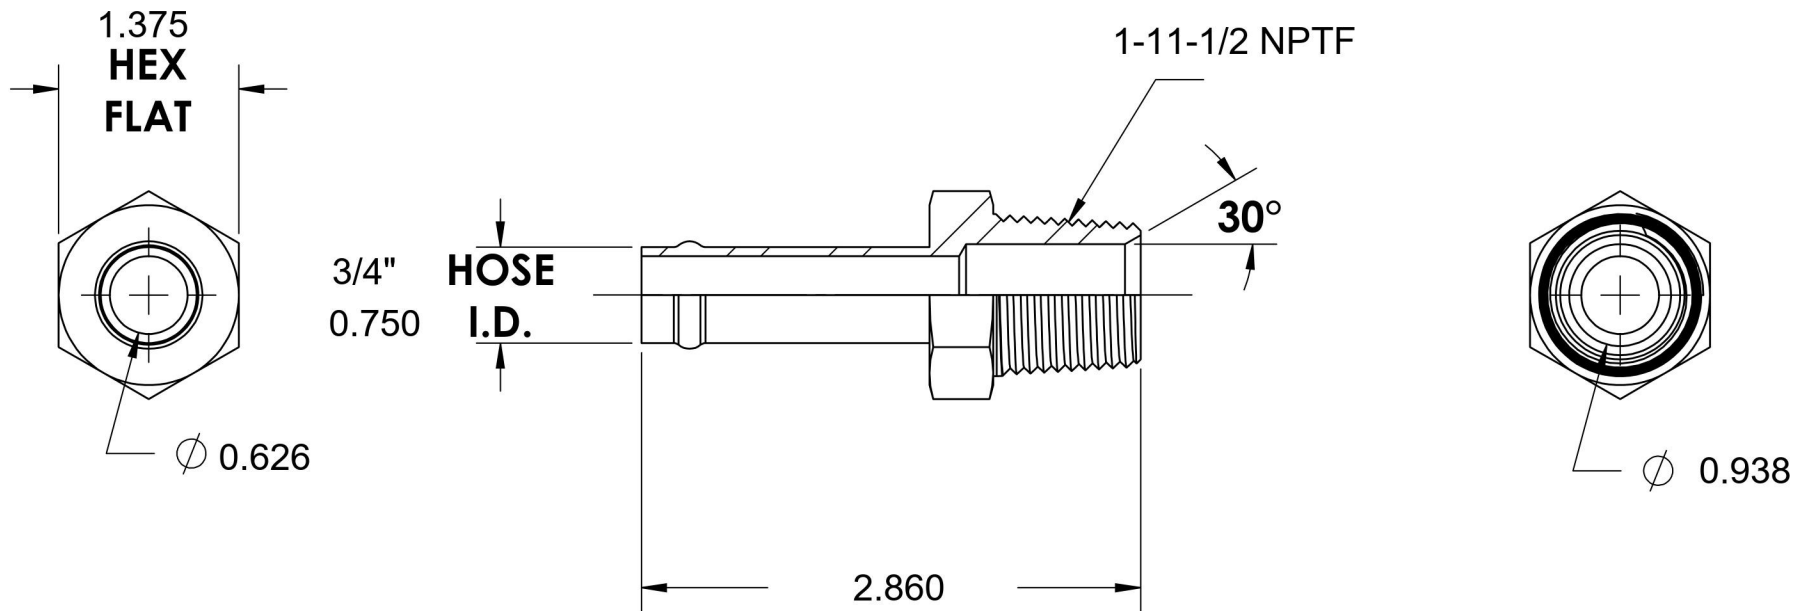

4404-12-16

Steel, SAE J1231 Hose Bead Male Connector, 3/4" Beaded Hose Barb x 1" Male NPTF 30°

6701 Cochran Road
Solon, Ohio 44139
Phone: (440) 248-1880
Toll Free: 1-888-331-1523

Temperature Rating

-65°F to 500°F

Series

4404

Series Description

SAE J1231 Hose Bead Male Connector