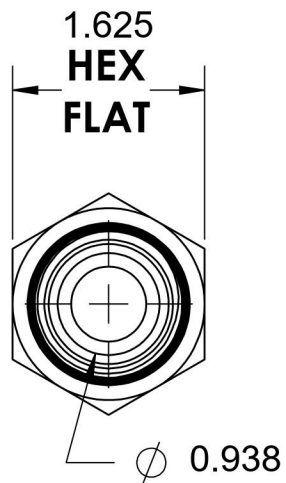

# 2706-LN-16-16-SS

Steel, SAE J514 Flared Tube Male Bulkhead, 3/8" Male NPTF 30° x 3/8" Male JIC

6701 Cochran Road  
Solon, Ohio 44139  
Phone: (440) 248-1880  
Toll Free: 1-888-331-1523

<b>Temperature Rating</b>	<b>Material</b>	<b>Industry Standards</b> SAE J514 , SAE J476	<b>Series</b>  2706-LN-SS
-425°F to 1200°F	316/316L Stainless Steel		
<b>Pressure Rating</b>	<b>Finish</b>		<b>Series Description</b>
4500 psi	Passivated		SAE J514 Flared Tube Male Bulkhead