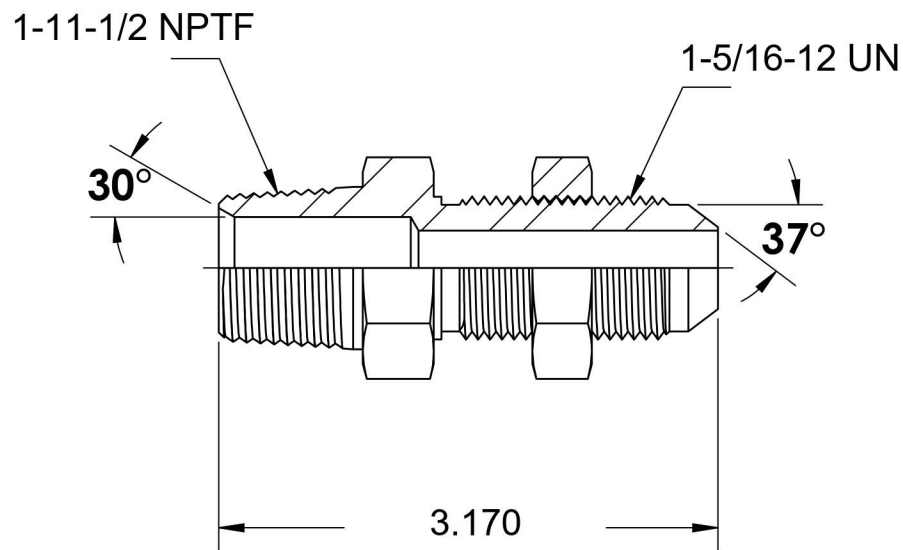

# 2706-LN-16-16-SS

Steel, SAE J514 Flared Tube Male Bulkhead, 3/8" Male NPTF 30° x 3/8" Male JIC

6701 Cochran Road  
Solon, Ohio 44139  
Phone: (440) 248-1880  
Toll Free: 1-888-331-1523

<b>Temperature Rating</b>	<b>Material</b>	<b>Industry Standards</b> SAE J514 , SAE J476	<b>Series</b>  2706-LN-SS
-425°F to 1200°F	316/316L Stainless Steel		
<b>Pressure Rating</b>	<b>Finish</b>		<b>Series Description</b>
4500 psi	Passivated		SAE J514 Flared Tube Male Bulkhead