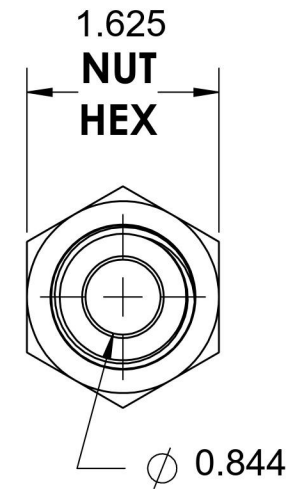

# 2706-LN-16-16-SS

Steel, SAE J514 Flared Tube Male Bulkhead, 3/8" Male NPTF 30° x 3/8" Male JIC

6701 Cochran Road  
Solon, Ohio 44139  
Phone: (440) 248-1880  
Toll Free: 1-888-331-1523

<b>Temperature Rating</b>	<b>Material</b>	<b>Industry Standards</b> SAE J514 , SAE J476	<b>Series</b>  2706-LN-SS
-425°F to 1200°F	316/316L Stainless Steel		
<b>Pressure Rating</b>	<b>Finish</b>		<b>Series Description</b>
4500 psi	Passivated		SAE J514 Flared Tube Male Bulkhead