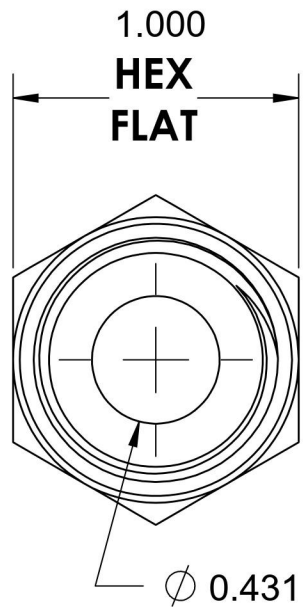

# 6405-10-04-O

Steel, SAE J1926 O-Ring Boss Female Adapter, 7/8-14 Male ORB x 1/4" Female NPTF

7/8-14 UNF

6701 Cochran Road  
Solon, Ohio 44139  
Phone: (440) 248-1880  
Toll Free: 1-888-331-1523

**Temperature Rating**

-40°F to 250°F

**Pressure Rating**

5000 psi

**Material**

C1045 / 12L14 Steel

**Finish**

Trivalent Zinc

**Industry Standards**