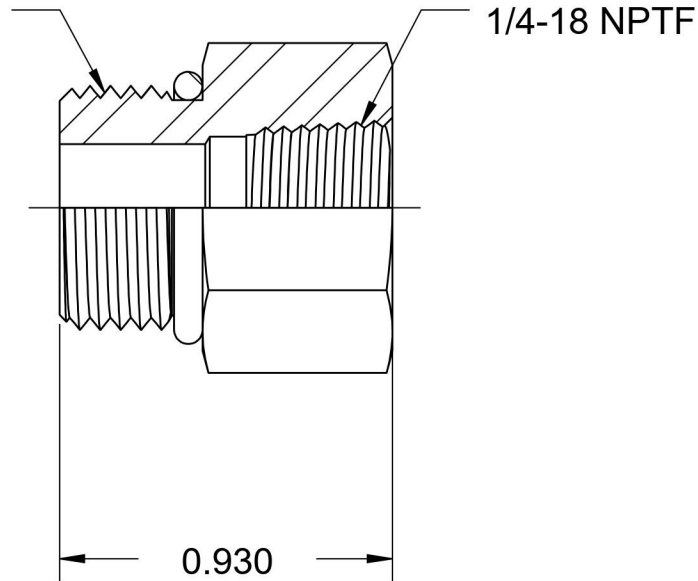

# 6405-10-04-O

Steel, SAE J1926 O-Ring Boss Female Adapter, 7/8-14 Male ORB x 1/4" Female NPTF

7/8-14 UNF

6701 Cochran Road  
Solon, Ohio 44139  
Phone: (440) 248-1880  
Toll Free: 1-888-331-1523

**Temperature Rating**

-40°F to 250°F

**Pressure Rating**

5000 psi

**Material**

C1045 / 12L14 Steel

**Finish**

Trivalent Zinc

**Industry Standards**