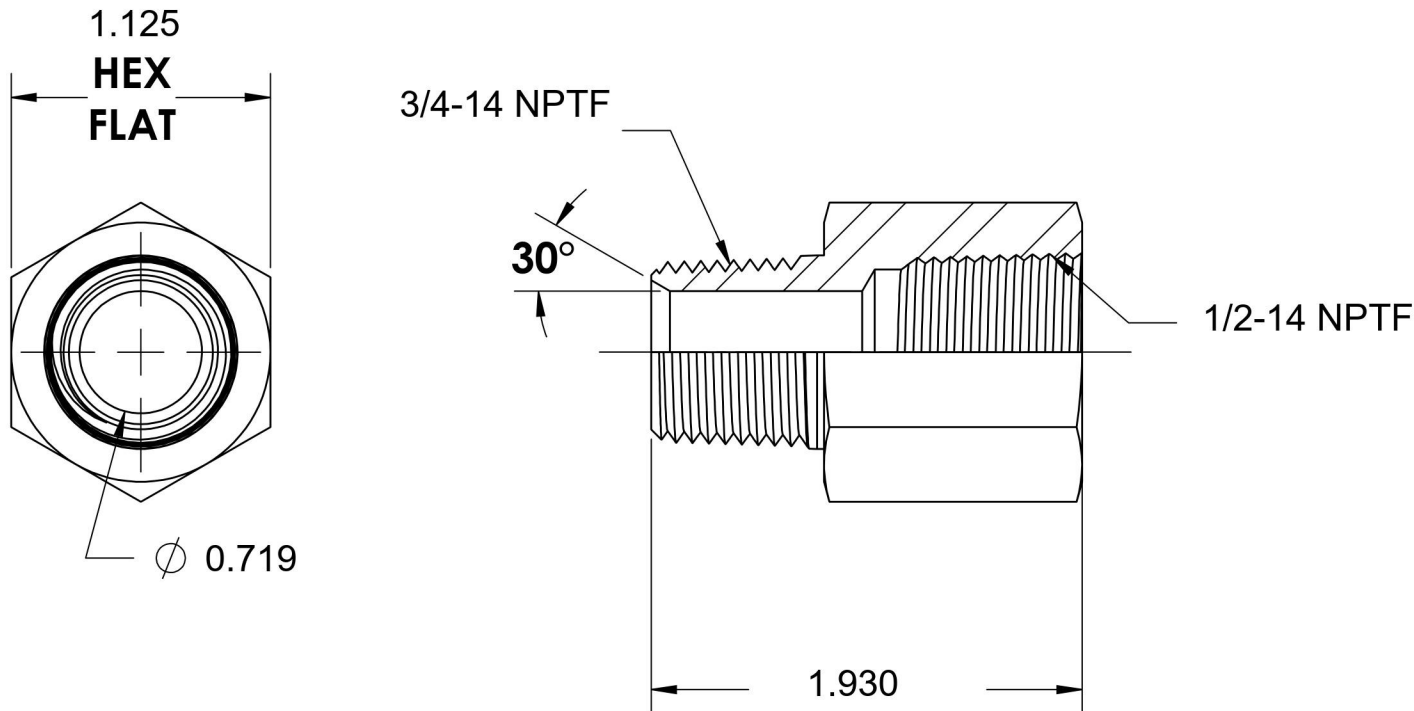

5405-12-08-SS

Stainless Steel, SAE J514 Pipe Expander, 3/4" Male NPTF 30° x 1/2" Female NPTF

6701 Cochran Road
Solon, Ohio 44139
Phone: (440) 248-1880
Toll Free: 1-888-331-1523

Temperature Rating	Material	Industry Standards	Series
-425°F to 1200°F	316/316L Stainless Steel	SAE J514 , SAE J476	5405-SS
Pressure Rating	Finish		Series Description
4800 psi	Passivated		SAE J514 Pipe Expander