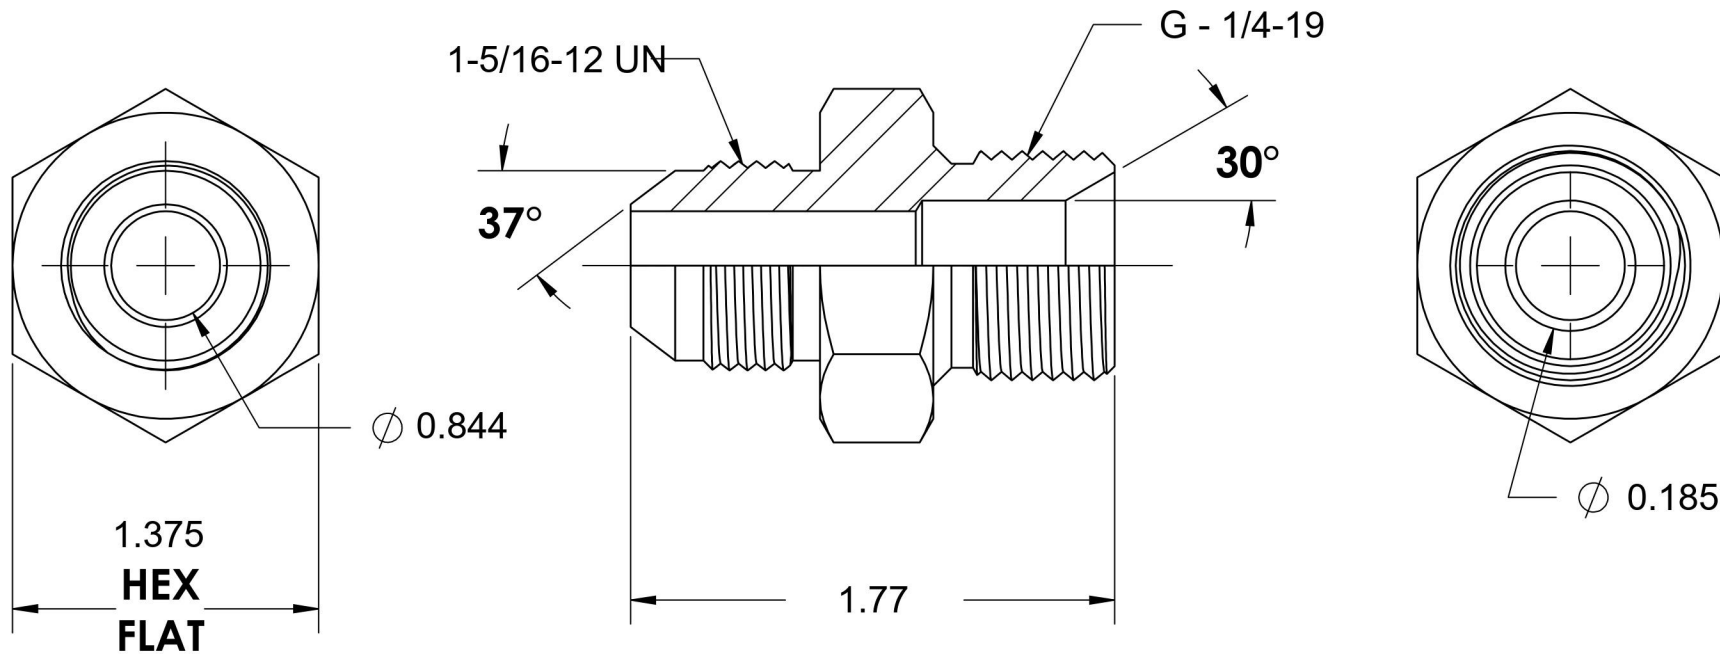

7002-16-04

Steel, SAE J514 37° Flare Male BSPP Port/Line Connector, 1" Male JIC x 1/4-19 Male BSPP 60° Line/Port

6701 Cochran Road
Solon, Ohio 44139
Phone: (440) 248-1880
Toll Free: 1-888-331-1523

Temperature Rating	Material	Industry Standards	Series
-65°F to 500°F	C1045/12L14 Steel	SAE J514, ISO 1179	7002
Pressure Rating	Finish	ISO 8434-6, ASTM B633	Series Description
5100 psi	Trivalent Zinc		SAE J514 37° Flare Male BSPP Port/Line Connector