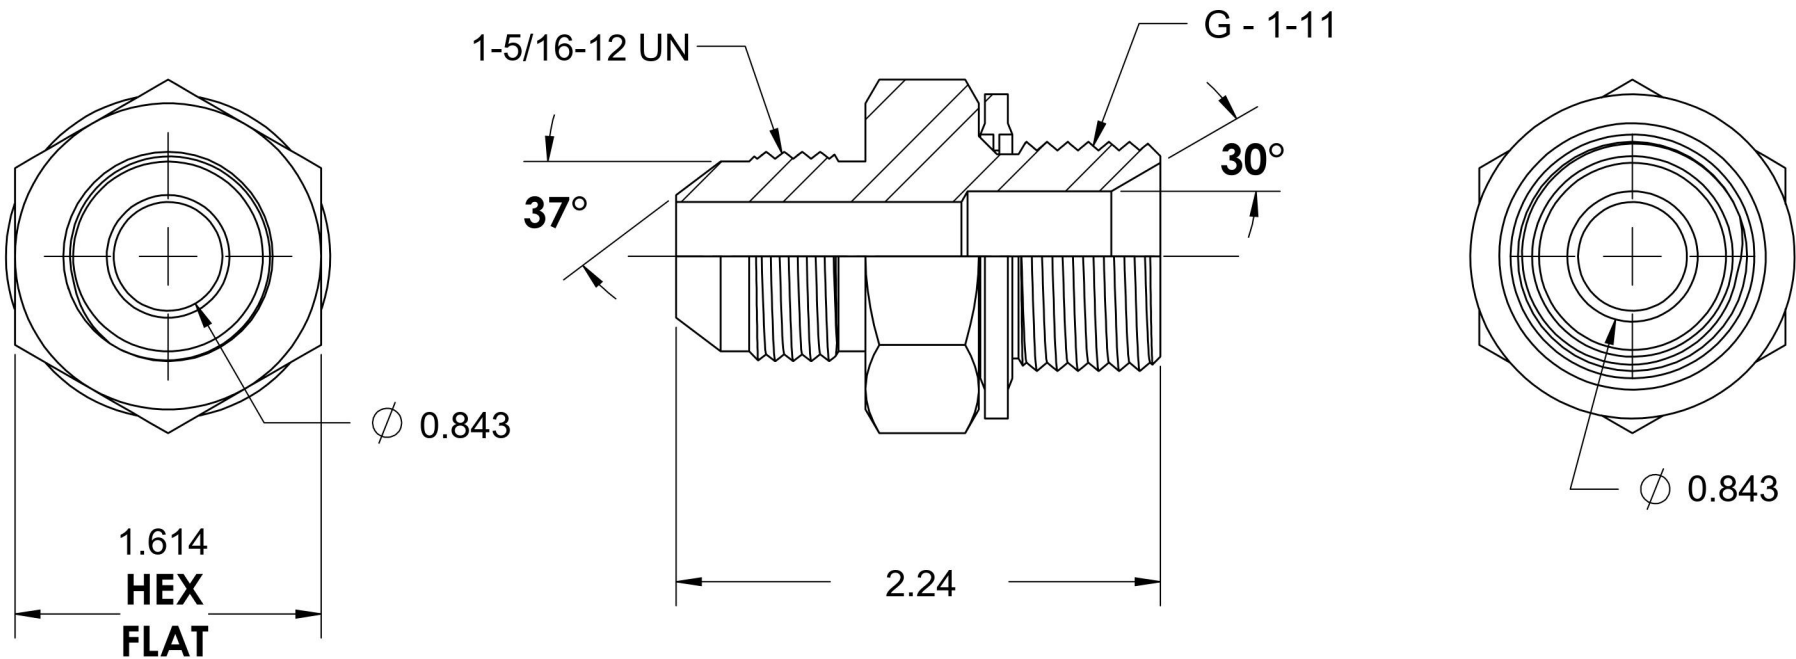

# 7002-16-16-BS

Steel, SAE J514 37° Flare BSPP Type (D) Bonded Seal Port/Line Adapter, 1" Male JIC x 1-11 Male BSPP 60° Line/Port

6701 Cochran Road  
Solon, Ohio 44139  
Phone: (440) 248-1880  
Toll Free: 1-888-331-1523

Temperature Rating	-22°F to 257°F	Material	C1045/12L14 Steel	Industry Standards	SAE J514, ISO 1179	Series	7002-BS
Pressure Rating	1700 psi	Finish	Trivalent Zinc	ASTM B633		Series Description	SAE J514 37° Flare BSPP Type (D) Bonded Seal Port/Line Adapter