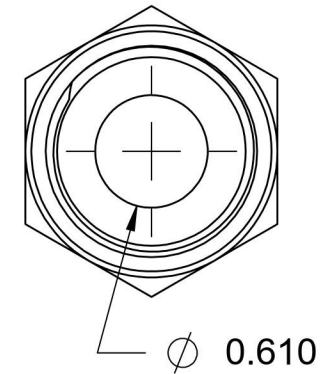

# 6400-24-12-O

Steel, SAE J514 37° Flare Port Connector, 1-1/2" Male JIC x 1-1/16-12 Male ORB

6701 Cochran Road  
Solon, Ohio 44139  
Phone: (440) 248-1880  
Toll Free: 1-888-331-1523

<b>Temperature Rating</b>	<b>Material</b>	<b>Industry Standards</b>	<b>Series</b>
-40°F to 250°F	C1045 / 12L14 Steel	SAE J514, SAE J1926-3 ASTM B633	6400-O
<b>Pressure Rating</b>	<b>Finish</b>		<b>Series Description</b>
3000 psi	Trivalent Zinc		SAE J514 37° Flare Port Connector