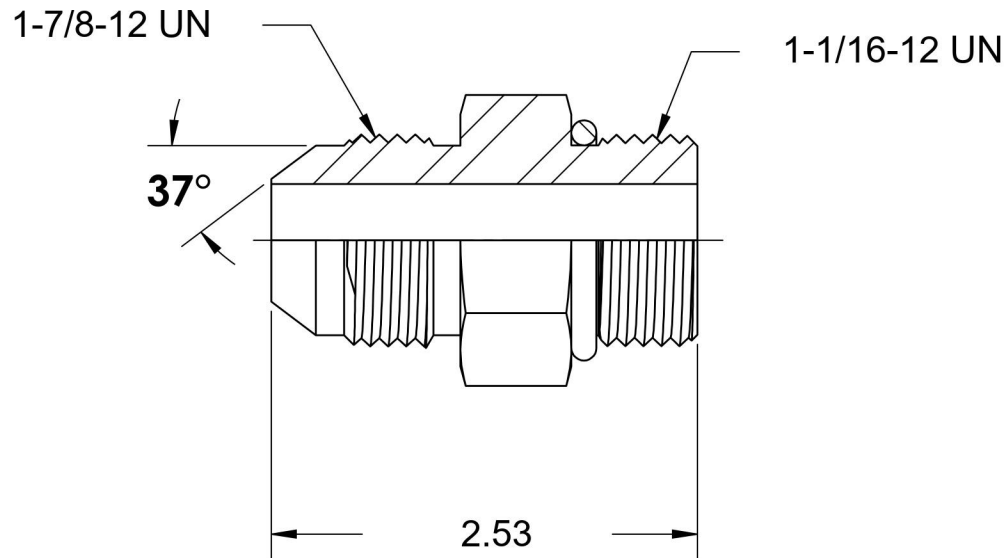

# 6400-24-12-O

Steel, SAE J514 37° Flare Port Connector, 1-1/2" Male JIC x 1-1/16-12 Male ORB

6701 Cochran Road  
Solon, Ohio 44139  
Phone: (440) 248-1880  
Toll Free: 1-888-331-1523

<b>Temperature Rating</b>	<b>Material</b>	<b>Industry Standards</b>	<b>Series</b>
-40°F to 250°F	C1045 / 12L14 Steel	SAE J514, SAE J1926-3 ASTM B633	6400-O
<b>Pressure Rating</b>	<b>Finish</b>		<b>Series Description</b>
3000 psi	Trivalent Zinc		SAE J514 37° Flare Port Connector