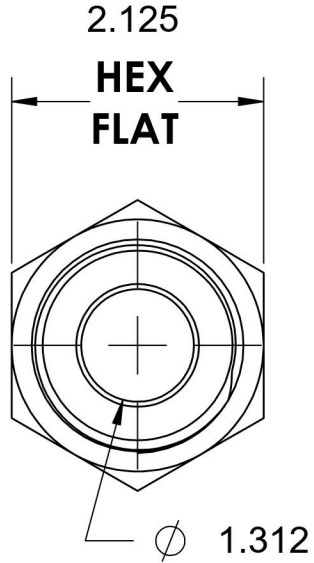

# 6400-24-12-O

Steel, SAE J514 37° Flare Port Connector, 1-1/2" Male JIC x 1-1/16-12 Male ORB

6701 Cochran Road  
Solon, Ohio 44139  
Phone: (440) 248-1880  
Toll Free: 1-888-331-1523

<b>Temperature Rating</b>	<b>Material</b>	<b>Industry Standards</b>	<b>Series</b>
-40°F to 250°F	C1045 / 12L14 Steel	SAE J514, SAE J1926-3 ASTM B633	6400-O
<b>Pressure Rating</b>	<b>Finish</b>		<b>Series Description</b>
3000 psi	Trivalent Zinc		SAE J514 37° Flare Port Connector