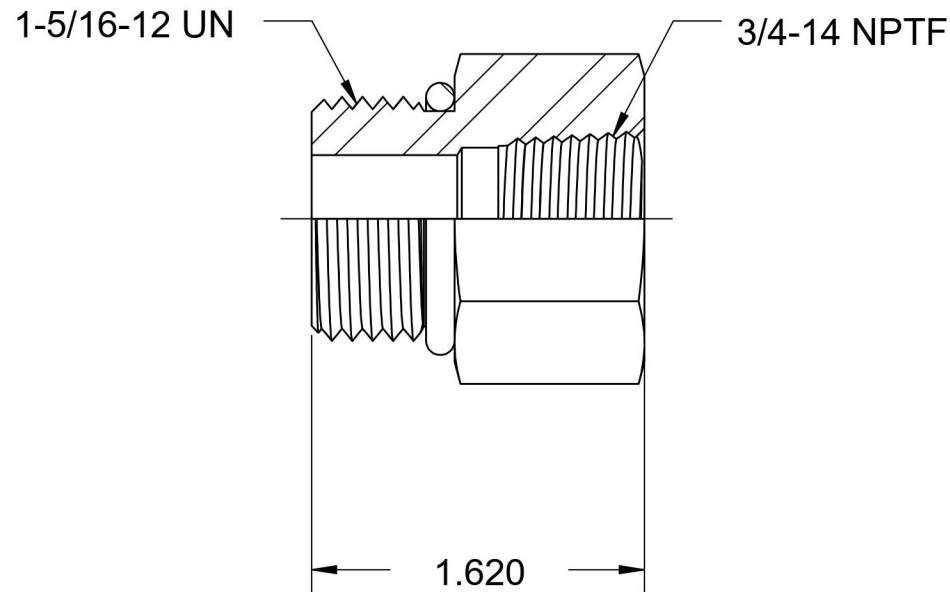

6405-16-12-O

Steel, SAE J1926 O-Ring Boss Female Adapter, 1-5/16-12 Male ORB x 3/4" Female NPTF

6701 Cochran Road
Solon, Ohio 44139
Phone: (440) 248-1880
Toll Free: 1-888-331-1523

Temperature Rating	Material	Industry Standards	Series
-40°F to 250°F	C1045 / 12L14 Steel	SAE J1926-3, SAE J476 SAE J515, ASTM B633	6405-O
Pressure Rating	Finish		Series Description
4000 psi	Trivalent Zinc		SAE J1926 O-Ring Boss Female Adapter