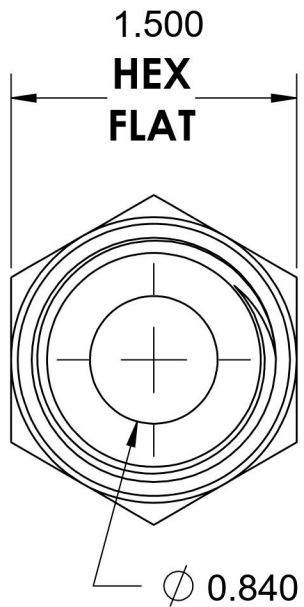

6405-16-12-O

Steel, SAE J1926 O-Ring Boss Female Adapter, 1-5/16-12 Male ORB x 3/4" Female NPTF

6701 Cochran Road
Solon, Ohio 44139
Phone: (440) 248-1880
Toll Free: 1-888-331-1523

Temperature Rating	Material	Industry Standards	Series
-40°F to 250°F	C1045 / 12L14 Steel	SAE J1926-3, SAE J476 SAE J515, ASTM B633	6405-O
Pressure Rating	Finish		Series Description
4000 psi	Trivalent Zinc		SAE J1926 O-Ring Boss Female Adapter