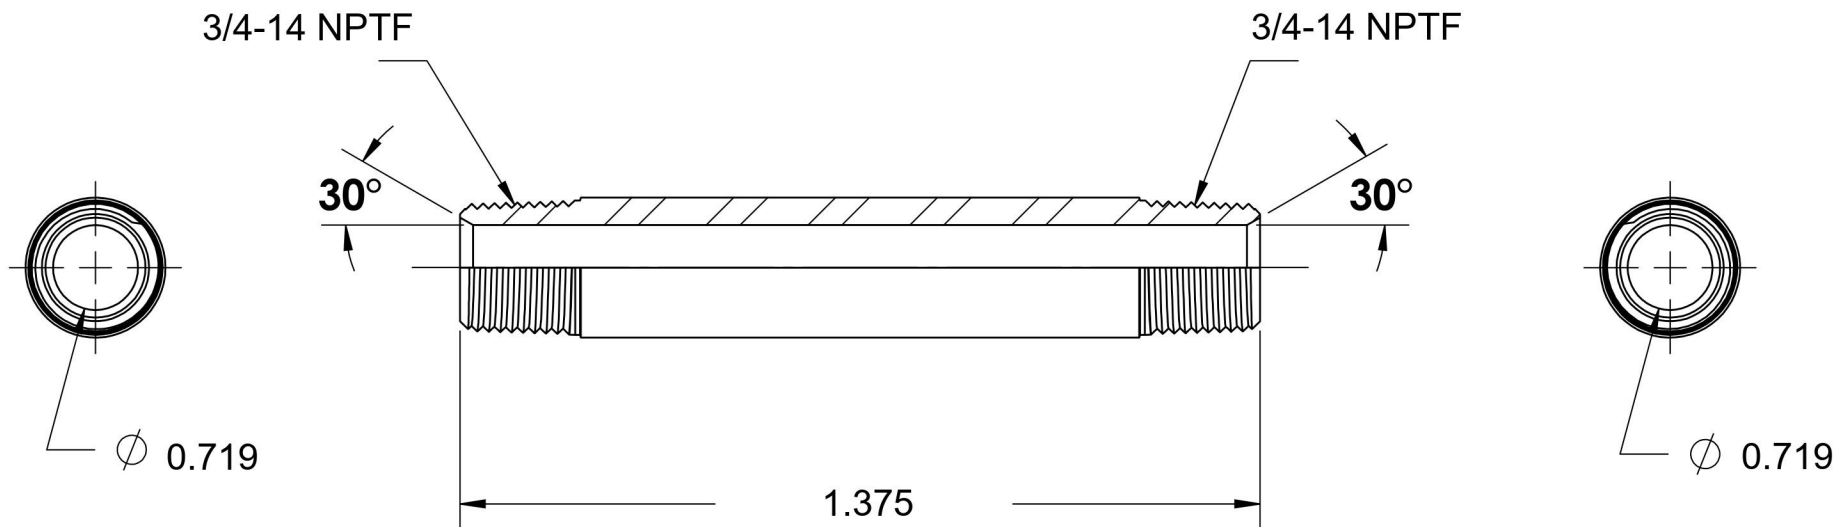

# 5404-N-12X1.375-B

Brass, SAE J514 Pipe Long Nipple, 3/4" Male NPTF 30° x 3/4" Male NPTF 30°

6701 Cochran Road  
Solon, Ohio 44139  
Phone: (440) 248-1880  
Toll Free: 1-888-331-1523

<b>Temperature Rating</b> -325°F to 400°F	<b>Material</b> C36000 Brass	<b>Industry Standards</b> SAE J514, SAE J476	<b>Series</b> 5404-N-B
<b>Pressure Rating</b> 3300 psi	<b>Finish</b> Natural Finish		<b>Series Description</b> SAE J514 Pipe Long Nipple