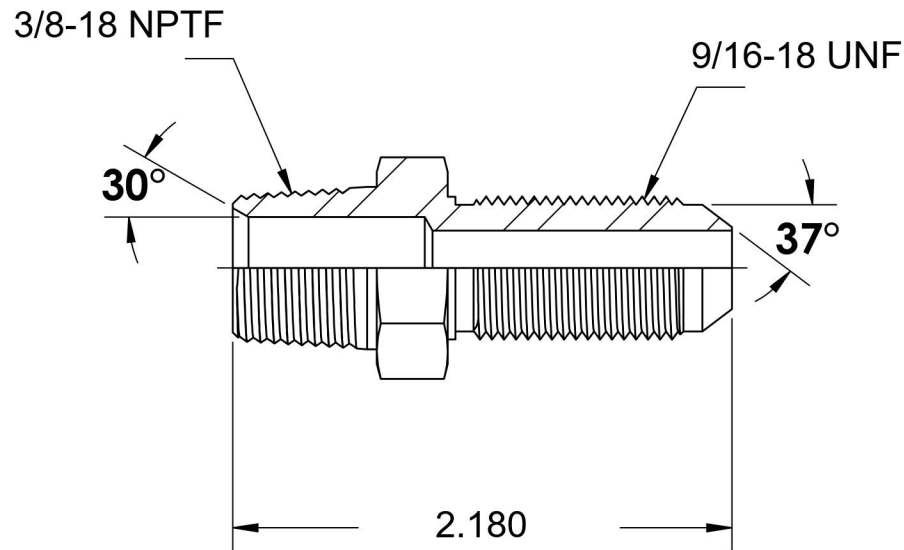

2706-06-06-SS

Stainless Steel, SAE J514 Flared Tube Male Bulkhead, 3/8" Male NPTF 30° x 1/2" Male JIC

6701 Cochran Road
Solon, Ohio 44139
Phone: (440) 248-1880
Toll Free: 1-888-331-1523

| | | | |
|---------------------------|--------------------------|---------------------------|---------------------------------------|
| Temperature Rating | Material | Industry Standards | Series |
| -425°F to 1200°F | 316/316L Stainless Steel | SAE J514 , SAE J476 | 2706-SS |
| Pressure Rating | Finish | | Series Description |
| 6000 psi | Passivated | | SAE J514 Flared Tube Male Bulkhead |