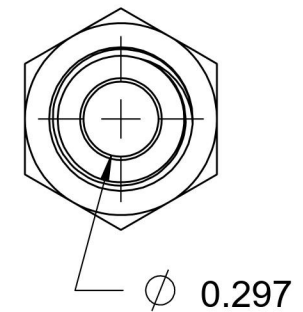

2706-06-06-SS

Stainless Steel, SAE J514 Flared Tube Male Bulkhead, 3/8" Male NPTF 30° x 1/2" Male JIC

6701 Cochran Road
Solon, Ohio 44139
Phone: (440) 248-1880
Toll Free: 1-888-331-1523

| | | | |
|---------------------------|--------------------------|---------------------------|---------------------------------------|
| Temperature Rating | Material | Industry Standards | Series |
| -425°F to 1200°F | 316/316L Stainless Steel | SAE J514 , SAE J476 | 2706-SS |
| Pressure Rating | Finish | | Series Description |
| 6000 psi | Passivated | | SAE J514 Flared Tube Male Bulkhead |