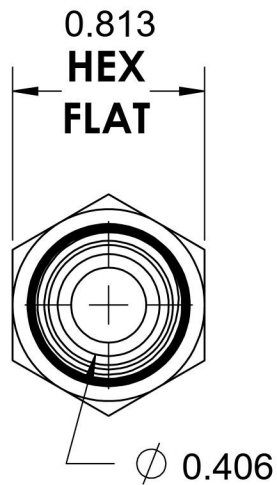

2706-06-06-SS

Stainless Steel, SAE J514 Flared Tube Male Bulkhead, 3/8" Male NPTF 30° x 1/2" Male JIC

6701 Cochran Road
Solon, Ohio 44139
Phone: (440) 248-1880
Toll Free: 1-888-331-1523

| | | | |
|---------------------------|--------------------------|---------------------------|---------------------------------------|
| Temperature Rating | Material | Industry Standards | Series |
| -425°F to 1200°F | 316/316L Stainless Steel | SAE J514 , SAE J476 | 2706-SS |
| Pressure Rating | Finish | | Series Description |
| 6000 psi | Passivated | | SAE J514 Flared Tube Male Bulkhead |