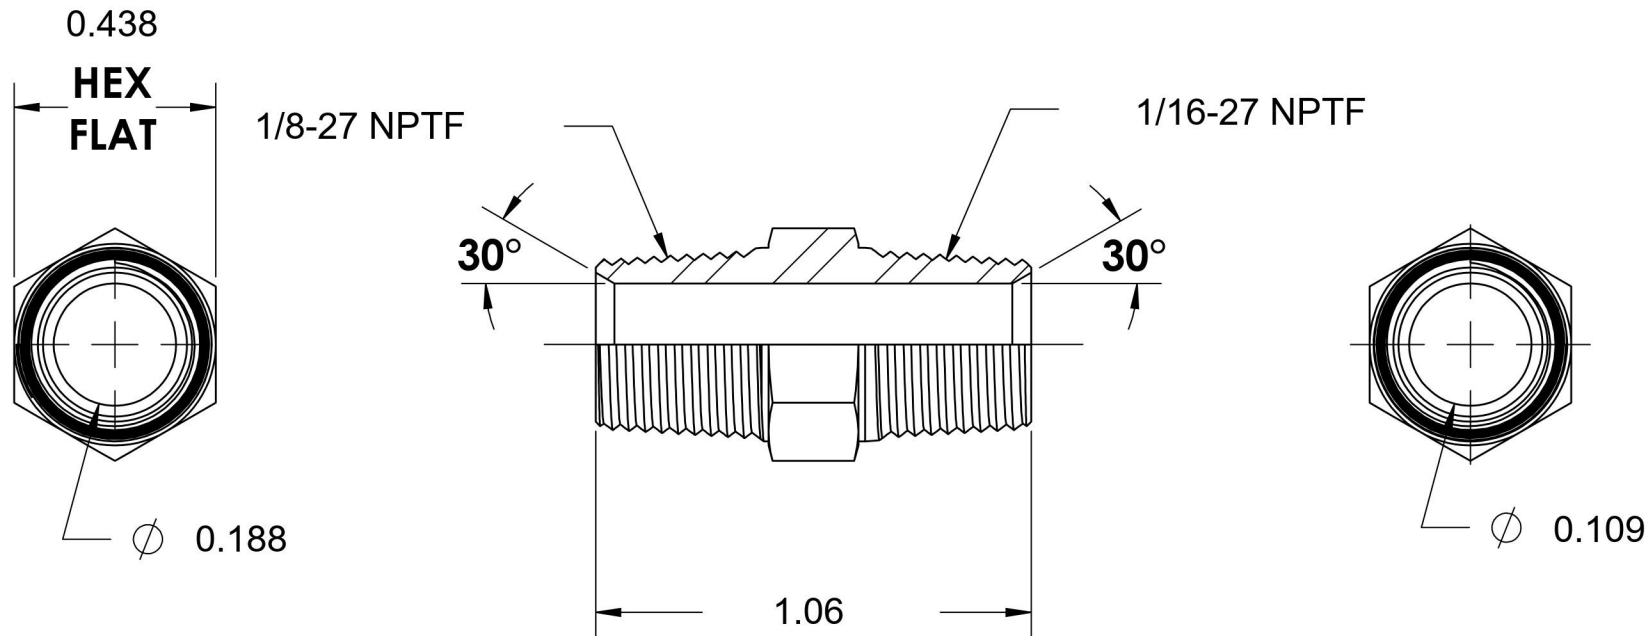

5404-02-01-SS

Stainless Steel, SAE J514 Pipe Nipple, 1/8" Male NPTF 30° x 1/16" Male NPTF 30°

6701 Cochran Road
Solon, Ohio 44139
Phone: (440) 248-1880
Toll Free: 1-888-331-1523

Temperature Rating	Material	Industry Standards	Series
-425°F to 1200°F	316/316L Stainless Steel	SAE J514 , SAE J476	5404-SS
Pressure Rating	Finish		Series Description
7200 psi	Passivated		SAE J514 Pipe Nipple