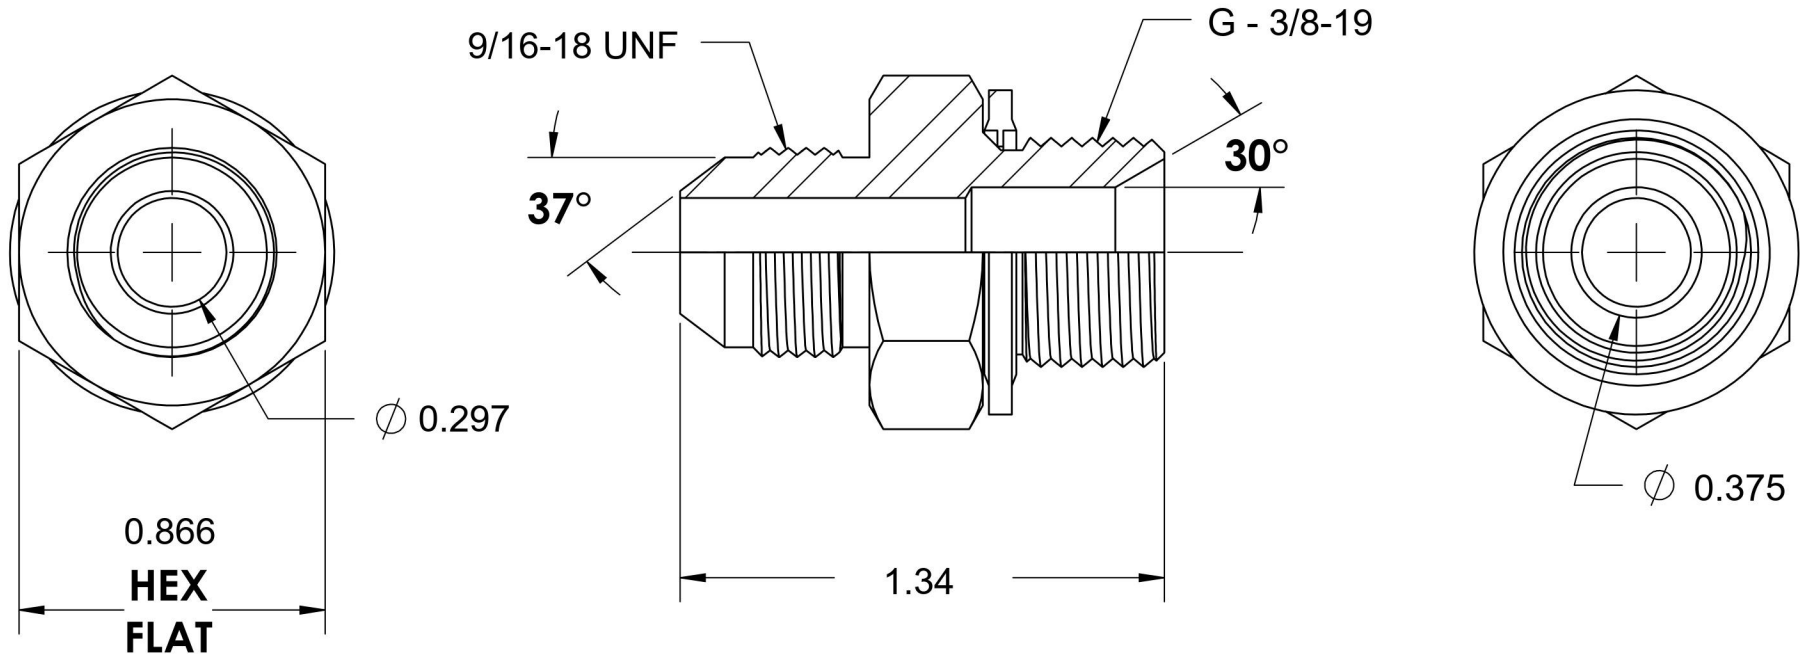

7002-06-06-SS-BS

Stainless Steel, SAE J514 37° Flare BSPP Type (D) Bonded Seal Port/Line Adapter, 3/8" Male JIC x 3/8-19 Male BSPP 60° Line/Port

6701 Cochran Road
Solon, Ohio 44139
Phone: (440) 248-1880
Toll Free: 1-888-331-1523

Temperature Rating	Material	Industry Standards	Series
-22°F to 257°F	316/316L Stainless Steel	SAE J514, ISO 1179	7002-BS-SS
Pressure Rating	Finish		Series Description
5100 psi	Passivated		SAE J514 37° Flare BSPP Type (D) Bonded Seal Port/Line Adapter