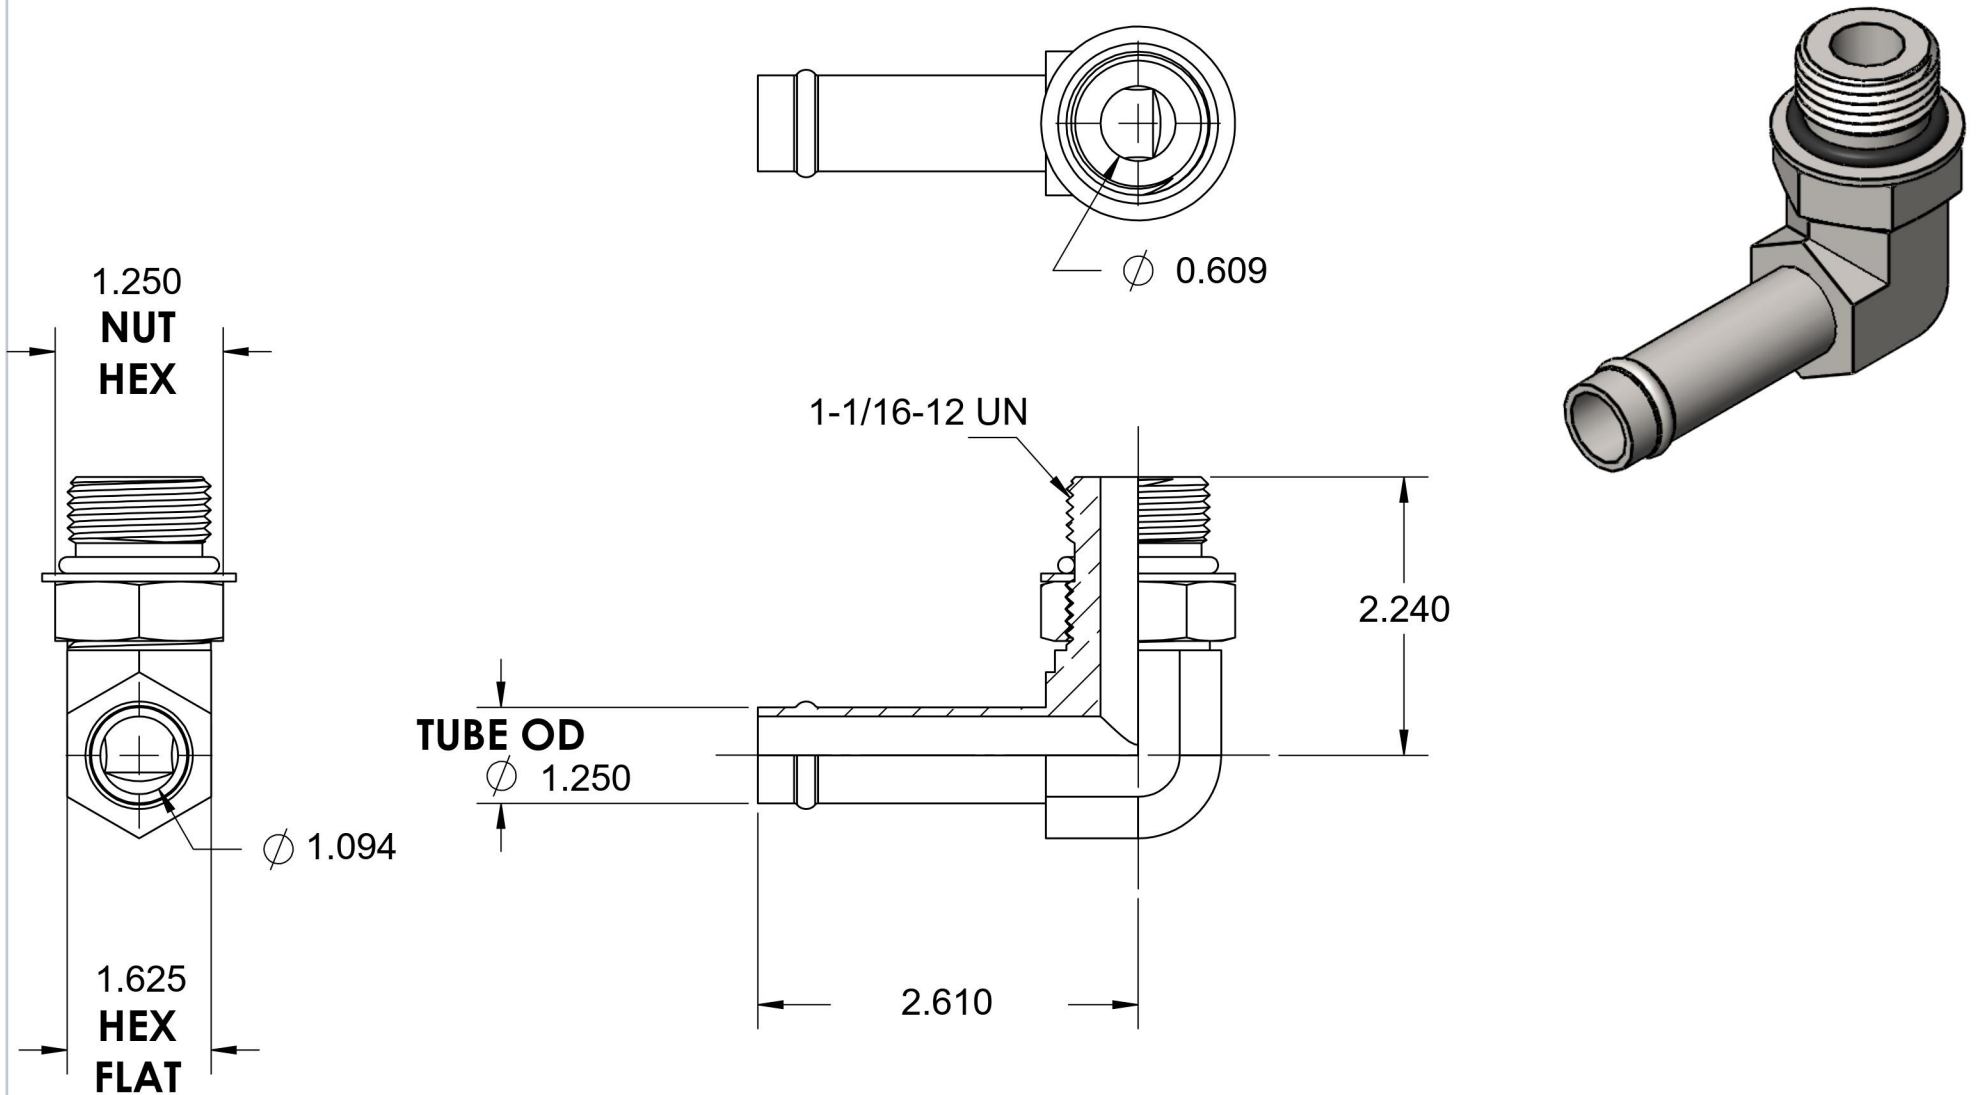

4601-20-12-NWO-FG

Steel, SAE J1231 Hose Bead 90° Adjustable Port Elbow, 1-1/4" Beaded Hose Barb x 1-1/16-12 Male Adjustable ORB

6701 Cochran Road
Solon, Ohio 44139
Phone: (440) 248-1880
Toll Free: 1-888-331-1523

Temperature Rating	Material	Industry Standards	Series
-40°F to 250°F	C1045 Steel	SAE J1231-2, SAE J1926-3 SAE J515, ASTM B633	4601-NWO-FG
Pressure Rating	Finish		Series Description
150 psi	Trivalent Zinc		SAE J1231 Hose Bead 90° Adjustable Port Elbow