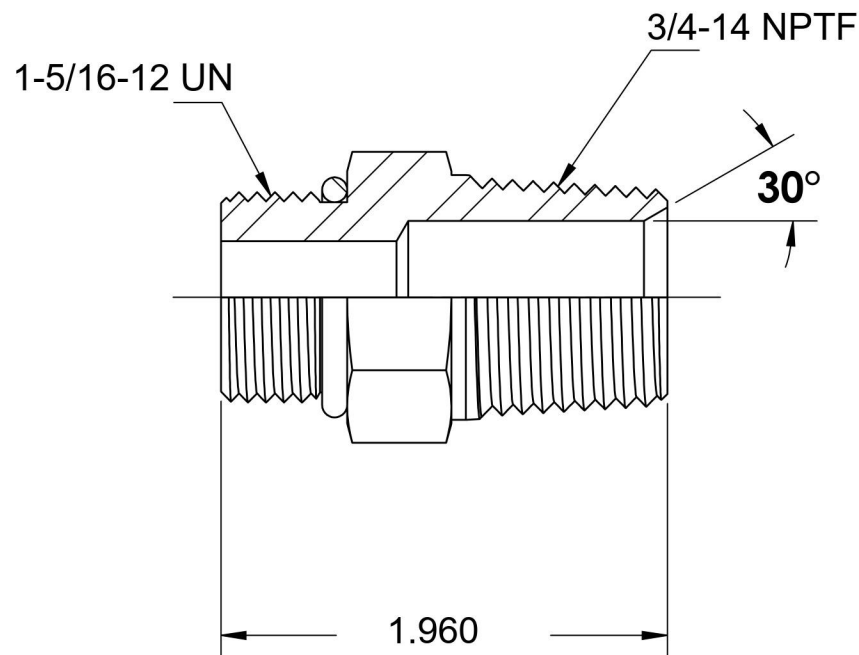

6401-16-12-O-SS

Stainless Steel, SAE J1926 O-Ring Boss Male Adapter, 1-5/16-12 Male ORB x 3/4" Male NPTF 30°

6701 Cochran Road
Solon, Ohio 44139
Phone: (440) 248-1880
Toll Free: 1-888-331-1523

Temperature Rating -40°F to 250°F	Material 316/316L Stainless Steel	Industry Standards SAE J1926-3, SAE J476 SAE J515	Series 6401-O-SS
Pressure Rating 5400 psi	Finish Passivated		Series Description SAE J1926 O-Ring Boss Male Adapter