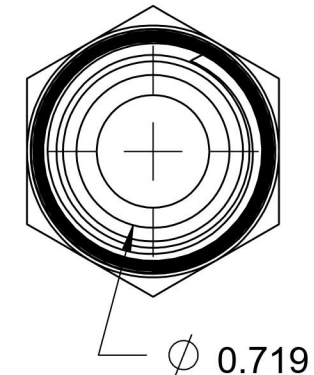

6401-16-12-O-SS

Stainless Steel, SAE J1926 O-Ring Boss Male Adapter, 1-5/16-12 Male ORB x 3/4" Male NPTF 30°

6701 Cochran Road
Solon, Ohio 44139
Phone: (440) 248-1880
Toll Free: 1-888-331-1523

Temperature Rating -40°F to 250°F	Material 316/316L Stainless Steel	Industry Standards SAE J1926-3, SAE J476 SAE J515	Series 6401-O-SS
Pressure Rating 5400 psi	Finish Passivated		Series Description SAE J1926 O-Ring Boss Male Adapter