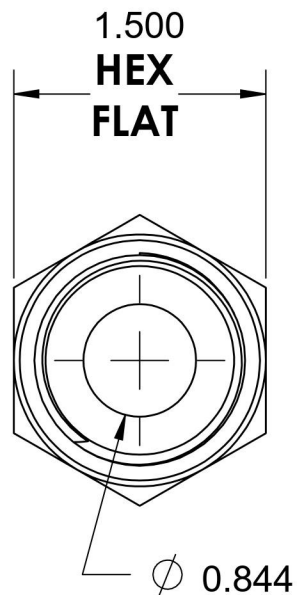

6401-16-12-O-SS

Stainless Steel, SAE J1926 O-Ring Boss Male Adapter, 1-5/16-12 Male ORB x 3/4" Male NPTF 30°

6701 Cochran Road
Solon, Ohio 44139
Phone: (440) 248-1880
Toll Free: 1-888-331-1523

Temperature Rating -40°F to 250°F	Material 316/316L Stainless Steel	Industry Standards SAE J1926-3, SAE J476 SAE J515	Series 6401-O-SS
Pressure Rating 5400 psi	Finish Passivated		Series Description SAE J1926 O-Ring Boss Male Adapter