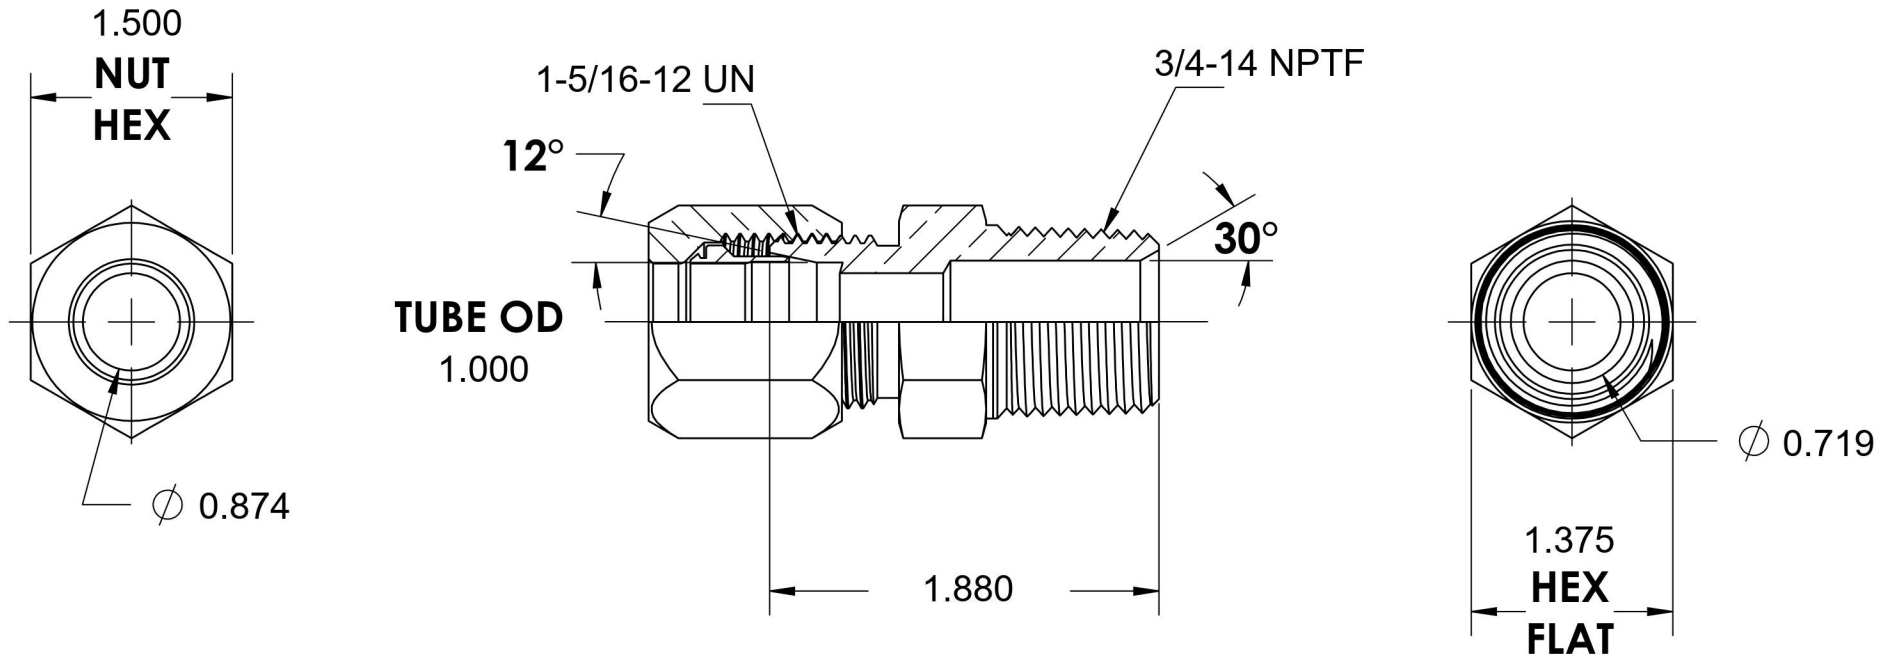

C2404-16-12

Steel, SAE J514 Flareless Tube Male Connector, 1" Flareless Bite Type x 3/4" Male NPTF 30°

6701 Cochran Road
Solon, Ohio 44139
Phone: (440) 248-1880
Toll Free: 1-888-331-1523

Temperature Rating	Material	Industry Standards	Series
-65°F to 500°F	C1045/12L14 Steel	SAE J514, SAE J476 ASTM B633	C2404
Pressure Rating	Finish		Series Description
3000 psi	Trivalent Zinc		SAE J514 Flareless Tube Male Connector