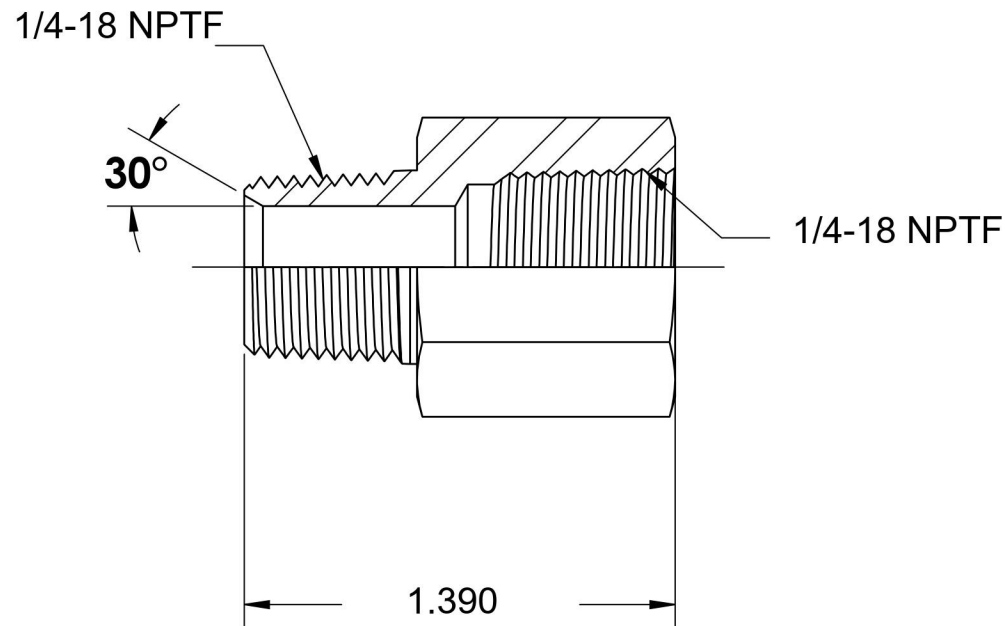

5405-04-04-B

Brass, SAE J514 Pipe Expander, 1/4" Male NPTF 30° x 1/4" Female NPTF

6701 Cochran Road
Solon, Ohio 44139
Phone: (440) 248-1880
Toll Free: 1-888-331-1523

Temperature Rating -325°F to 400°F	Material C36000 Brass	Industry Standards SAE J514 , SAE J476	Series 5405-B
Pressure Rating 3900 psi	Finish Natural Finish		Series Description SAE J514 Pipe Expander