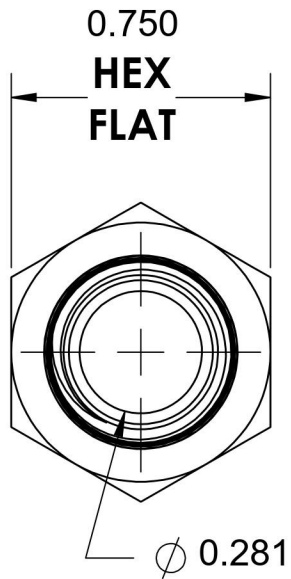

5405-04-04-B

Brass, SAE J514 Pipe Expander, 1/4" Male NPTF 30° x 1/4" Female NPTF

6701 Cochran Road
Solon, Ohio 44139
Phone: (440) 248-1880
Toll Free: 1-888-331-1523

Temperature Rating -325°F to 400°F	Material C36000 Brass	Industry Standards SAE J514 , SAE J476	Series 5405-B
Pressure Rating 3900 psi	Finish Natural Finish		Series Description SAE J514 Pipe Expander