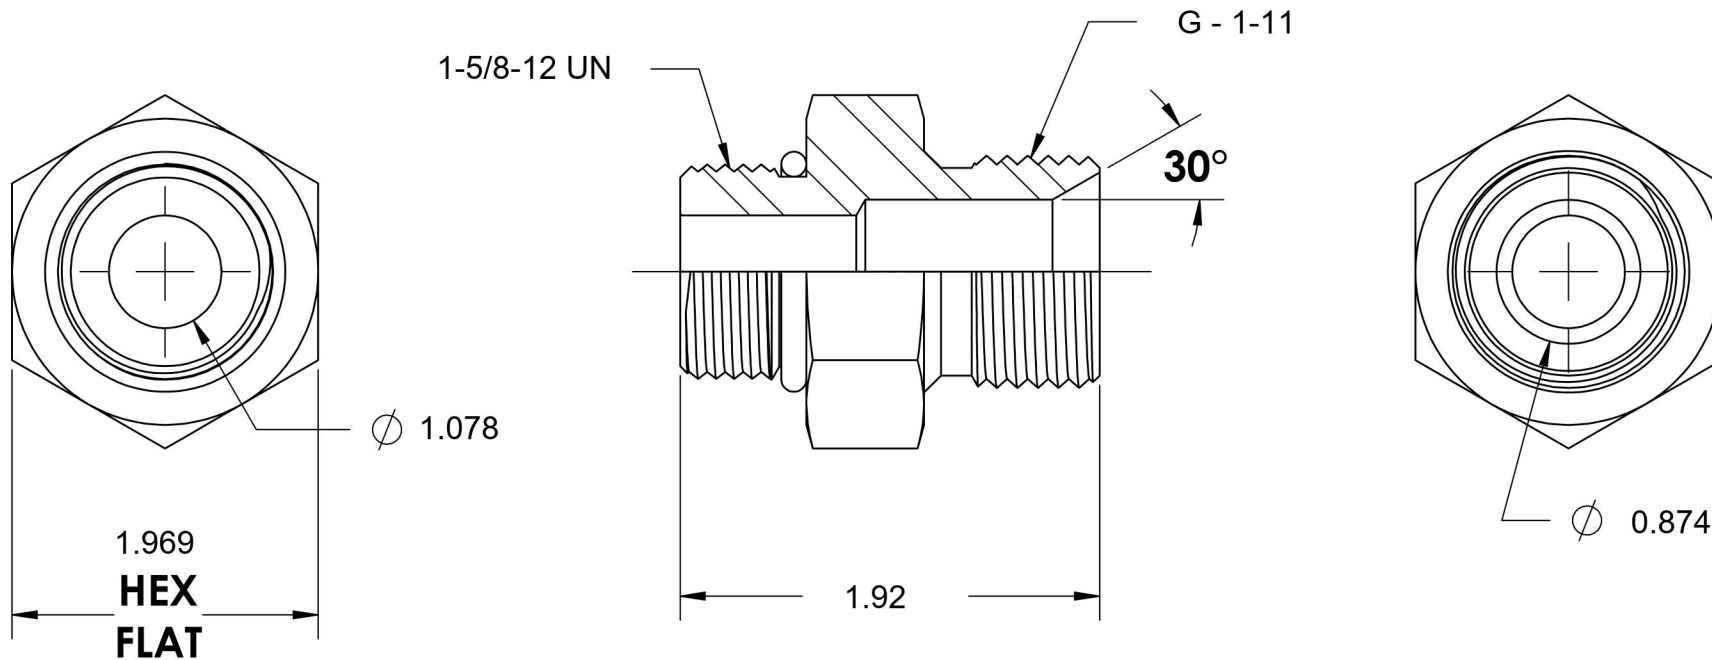

# 7062-20-16-SS

Stainless Steel, SAE J1926 O-Ring Boss Male BSPP Port/Line Adapter, 1-5/8-12 Male ORB x 1-11 Male BSPP 60° Line/Port

6701 Cochran Road  
Solon, Ohio 44139  
Phone: (440) 248-1880  
Toll Free: 1-888-331-1523

<b>Temperature Rating</b>	<b>Material</b>	<b>Industry Standards</b>	<b>Series</b>
-40°F to 250°F	316/316L Stainless Steel	SAE J1926, ISO 1179	7062-SS
<b>Pressure Rating</b>	<b>Finish</b>	ISO 8434-6	<b>Series Description</b>
1700 psi	Passivated		SAE J1926 O-Ring Boss Male BSPP Port/Line Adapter