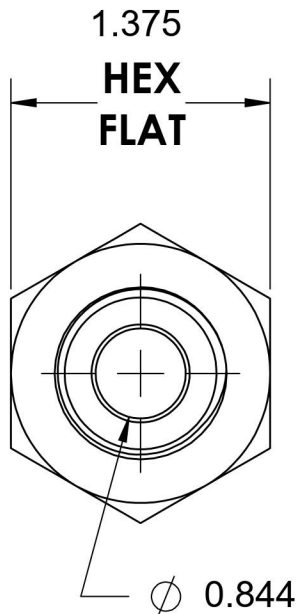

2405-16-12-SS

Stainless Steel, SAE J514 Flared Tube Female Connector, 1" Male JIC x 3/4" Female NPTF

6701 Cochran Road
Solon, Ohio 44139
Phone: (440) 248-1880
Toll Free: 1-888-331-1523

Temperature Rating -425°F to 1200°F	Material 316/316L Stainless Steel	Industry Standards SAE J514 , SAE J476	Series 2405-SS
Pressure Rating 4000 psi	Finish Passivated		Series Description SAE J514 Flared Tube Female Connector