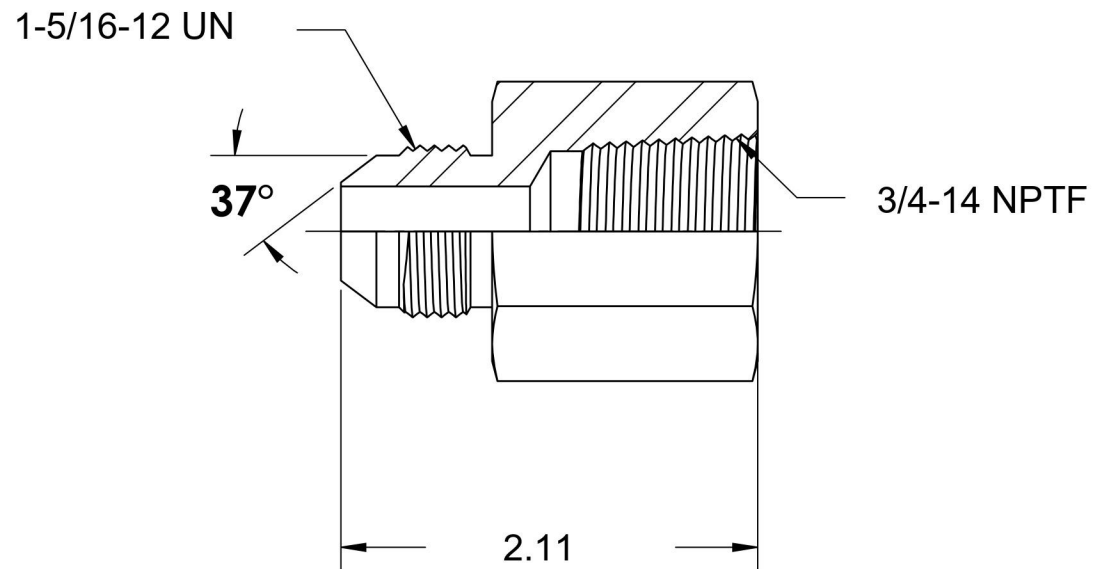

2405-16-12-SS

Stainless Steel, SAE J514 Flared Tube Female Connector, 1" Male JIC x 3/4" Female NPTF

6701 Cochran Road
Solon, Ohio 44139
Phone: (440) 248-1880
Toll Free: 1-888-331-1523

Temperature Rating -425°F to 1200°F	Material 316/316L Stainless Steel	Industry Standards SAE J514 , SAE J476	Series 2405-SS
Pressure Rating 4000 psi	Finish Passivated		Series Description SAE J514 Flared Tube Female Connector