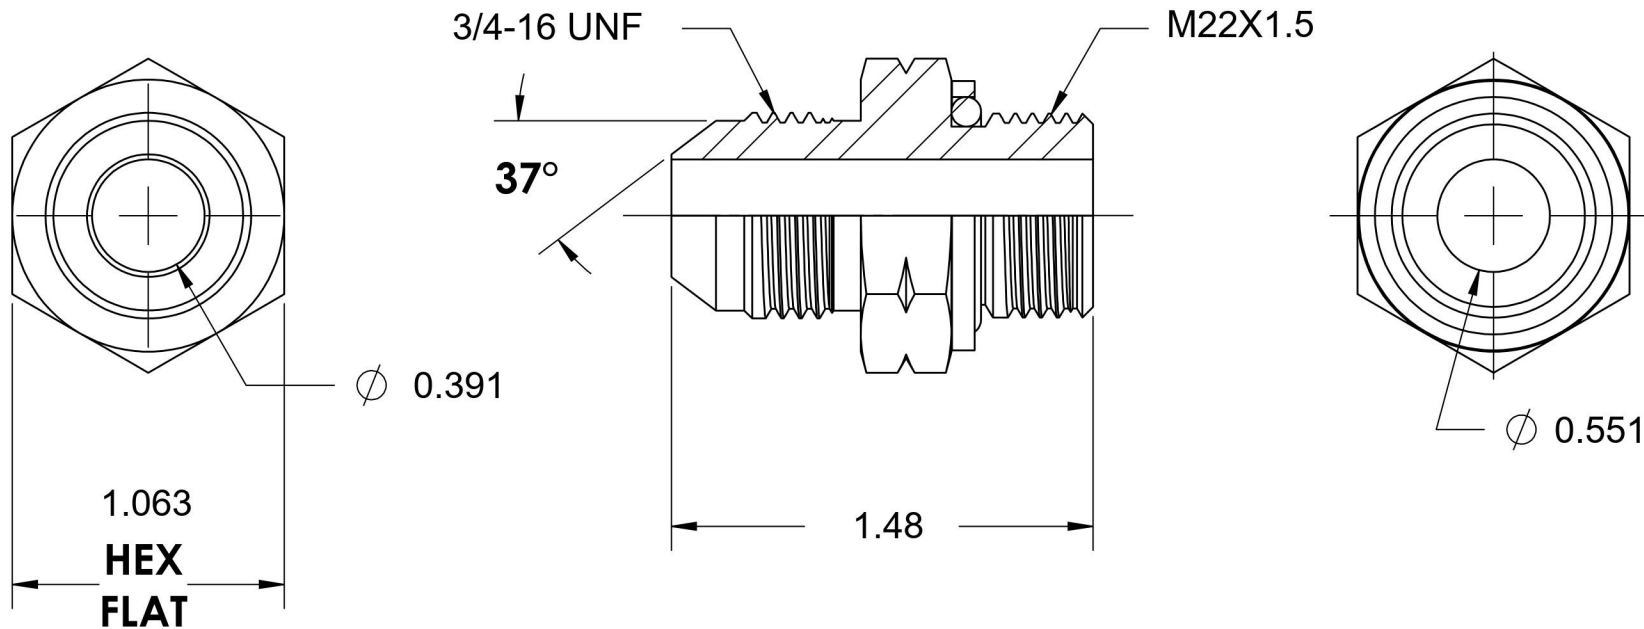

# 7001-08-22

Steel, SAE J514 37° Flare Male Metric Type (G) Port Adapter, 1/2" Male JIC x M22X1.5 Male Metric ORR

6701 Cochran Road  
Solon, Ohio 44139  
Phone: (440) 248-1880  
Toll Free: 1-888-331-1523

<b>Temperature Rating</b>	<b>Material</b>	<b>Industry Standards</b>	<b>Series</b>
-22°F to 257°F	C1045/12L14 Steel	SAE J514, ISO 9974	7001-ORR
<b>Pressure Rating</b>	<b>Finish</b>	ASTM B633	<b>Series Description</b>
3600 psi	Trivalent Zinc		SAE J514 37° Flare Male Metric Type (G) Port Adapter