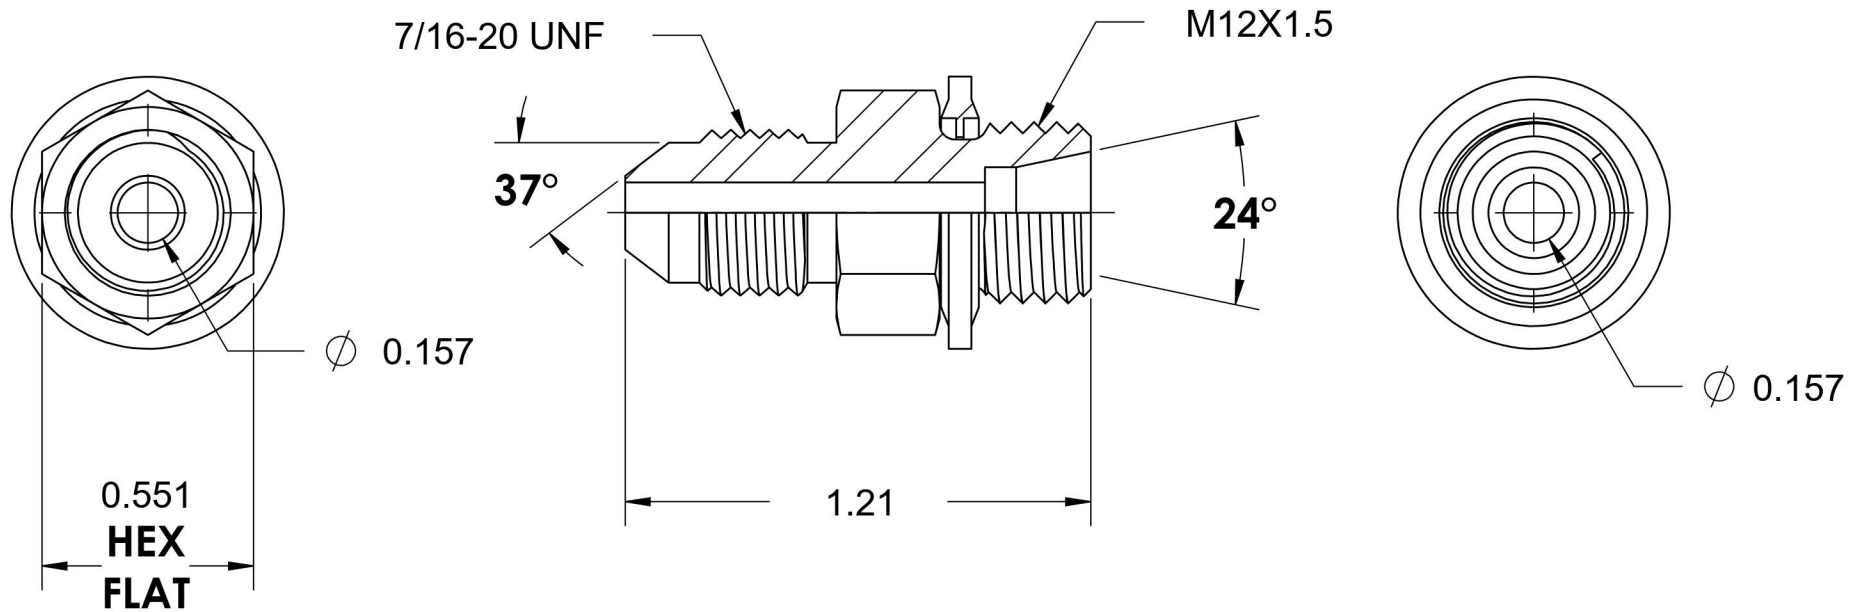

7005-04-L06-12-BS

Steel, SAE J514 37° Flare DIN 2353 (Light) Tube Adapter Bonded Seal, 1/4" Male JIC x M12X1.5 Male DIN Line/Tube/Port

6701 Cochran Road
Solon, Ohio 44139
Phone: (440) 248-1880
Toll Free: 1-888-331-1523

Temperature Rating	Material	Industry Standards	Series
-40°F to 250°F	C1045 / 12L14 Steel	SAE J514, ISO 8434-1	7005-DIN LIGHT-BS
Pressure Rating	Finish	ISO 9974, ASTM B633	Series Description
6000 psi	Trivalent Zinc		SAE J514 37° Flare DIN 2353 (Light) Tube Adapter Bonded Seal Assembled