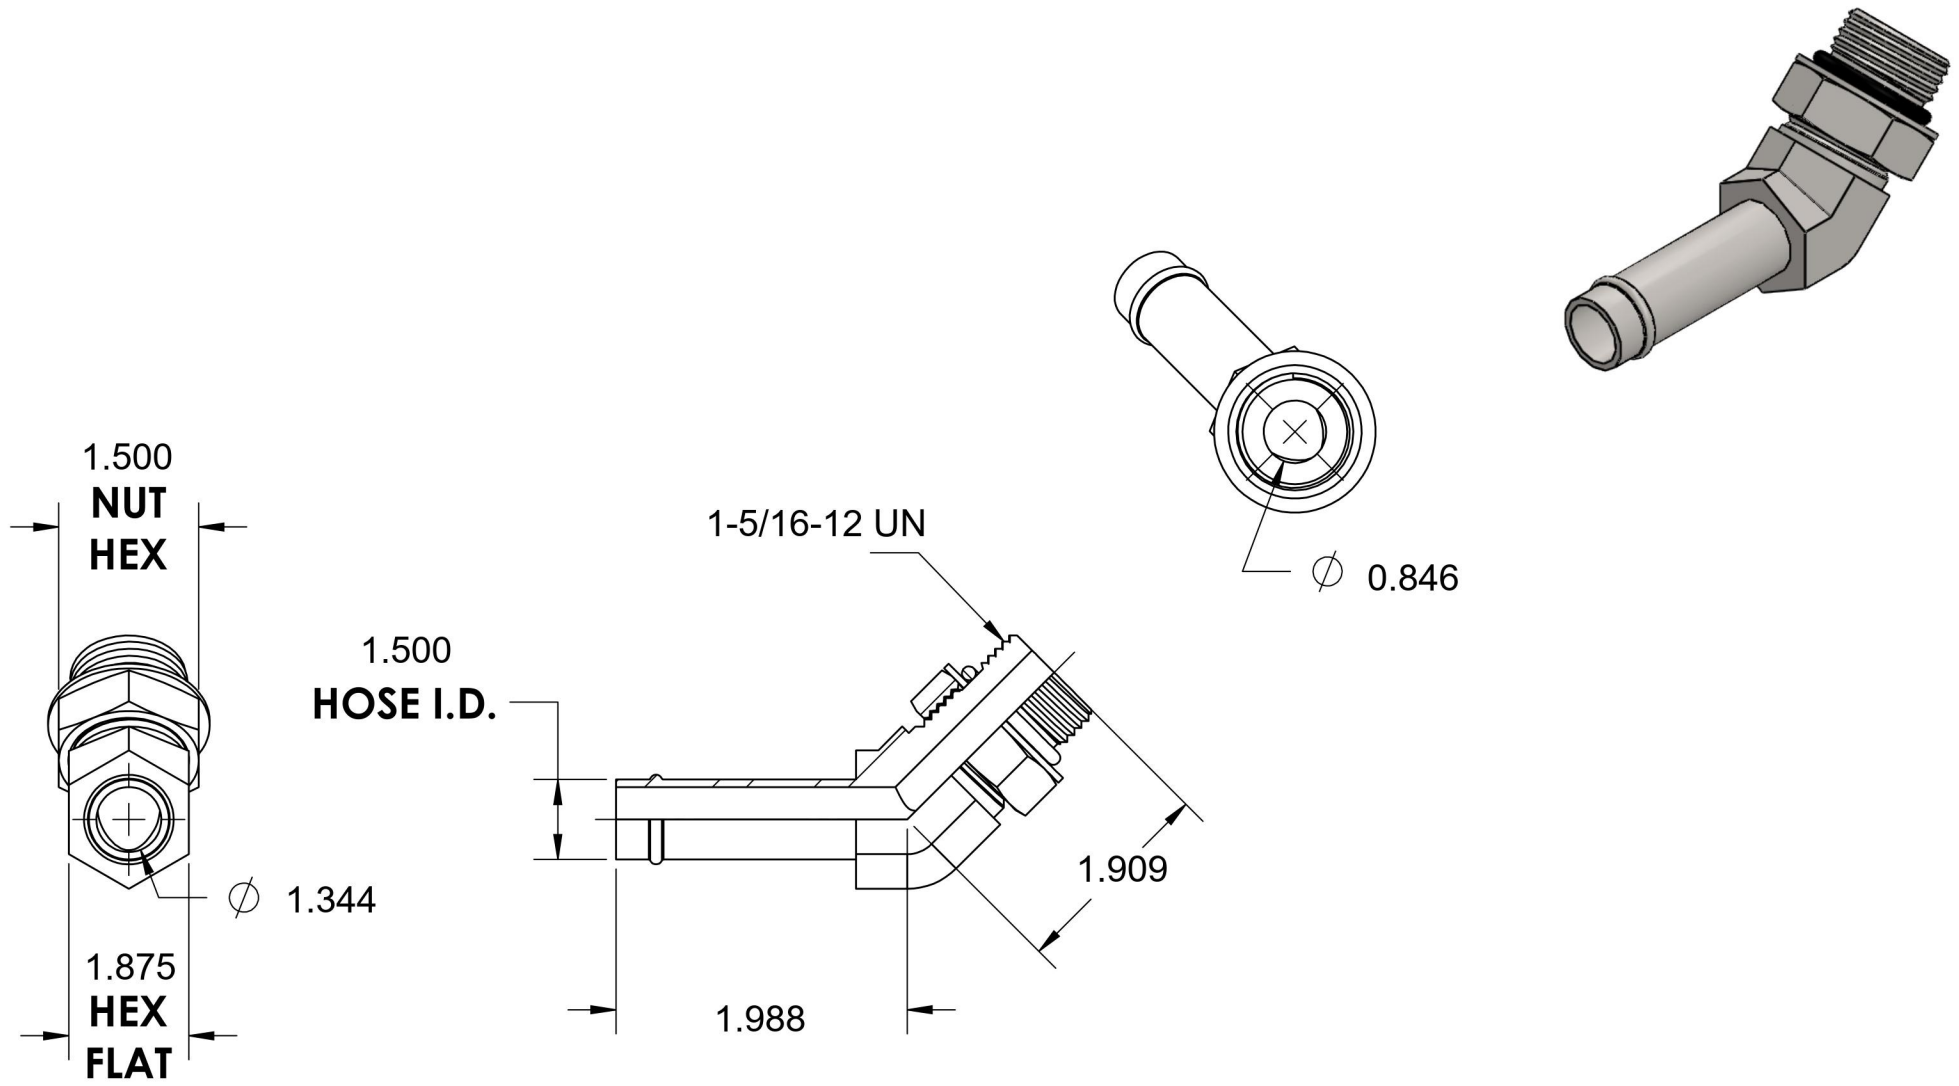

# 4603-24-16-NWO-FG

Steel, SAE J1231 Hose Bead 45° Adjustable Port Elbow, 1-1/2" Beaded Hose Barb x 1-5/16-12 Male Adjustable ORB

6701 Cochran Road  
Solon, Ohio 44139  
Phone: (440) 248-1880  
Toll Free: 1-888-331-1523

<b>Temperature Rating</b>	<b>Material</b>	<b>Industry Standards</b>	<b>Series</b>
-40°F to 250°F	C1045 Steel	SAE J1231-2, SAE J1926-3 SAE J515, ASTM B633	4603-NWO-FG
<b>Pressure Rating</b>	<b>Finish</b>		<b>Series Description</b>
150psi	Trivalent Zinc		SAE J1231 Hose Bead 45° Adjustable Port Elbow