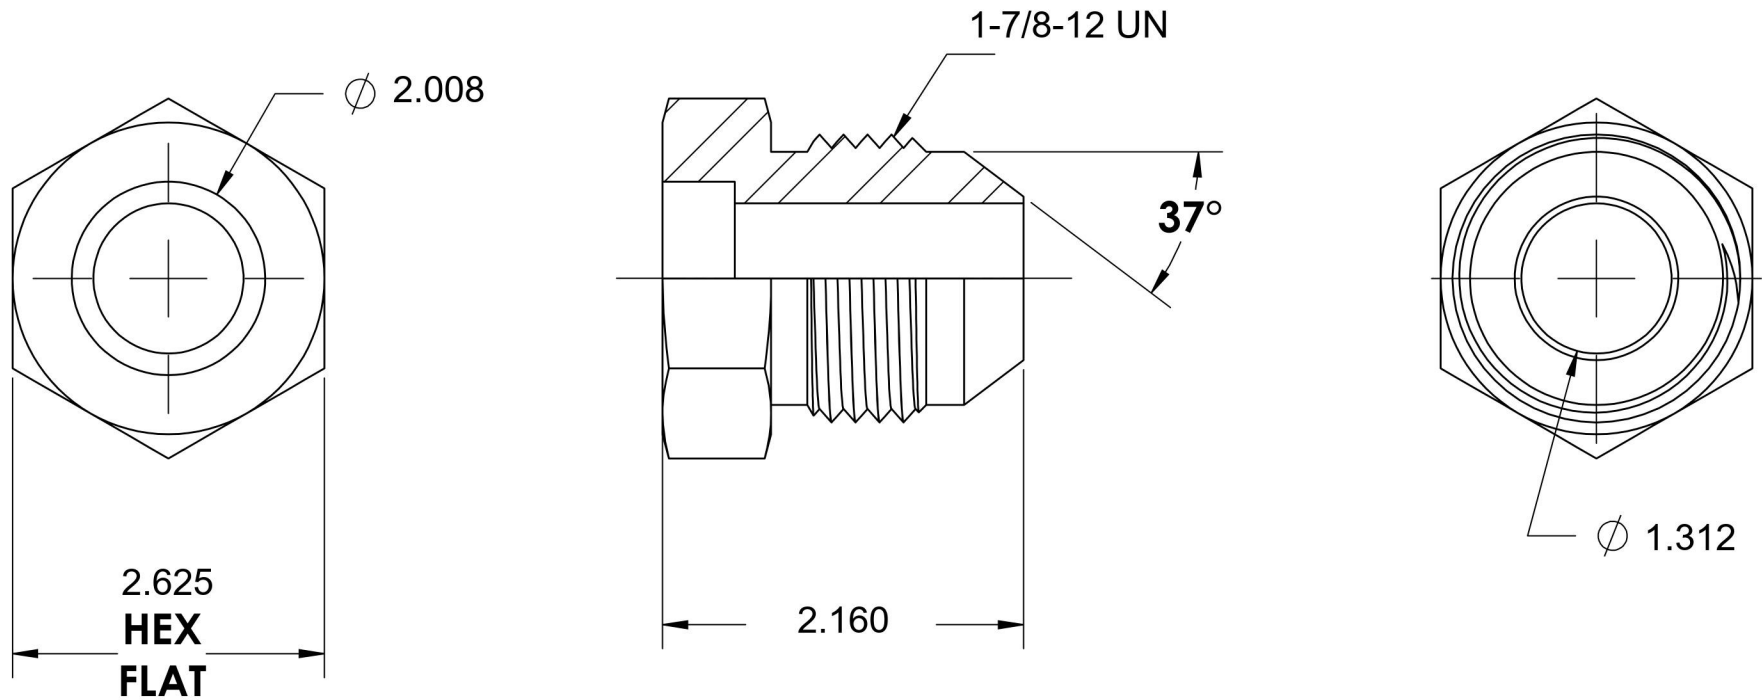

# 0403-32-24-SS

Stainless Steel, SAE J514 Tube Bore Male Flared Connector, 2" Bore x 1-1/2" Male JIC

6701 Cochran Road  
Solon, Ohio 44139  
Phone: (440) 248-1880  
Toll Free: 1-888-331-1523

<b>Temperature Rating</b>	<b>Material</b>	<b>Industry Standards</b>	<b>Series</b>
-425°F to 1200°F	316/316L Stainless Steel	SAE J514	0403-SS
<b>Pressure Rating</b>	<b>Finish</b>		<b>Series Description</b>
2000 psi	Passivated		SAE J514 Tube Bore Male Flared Connector