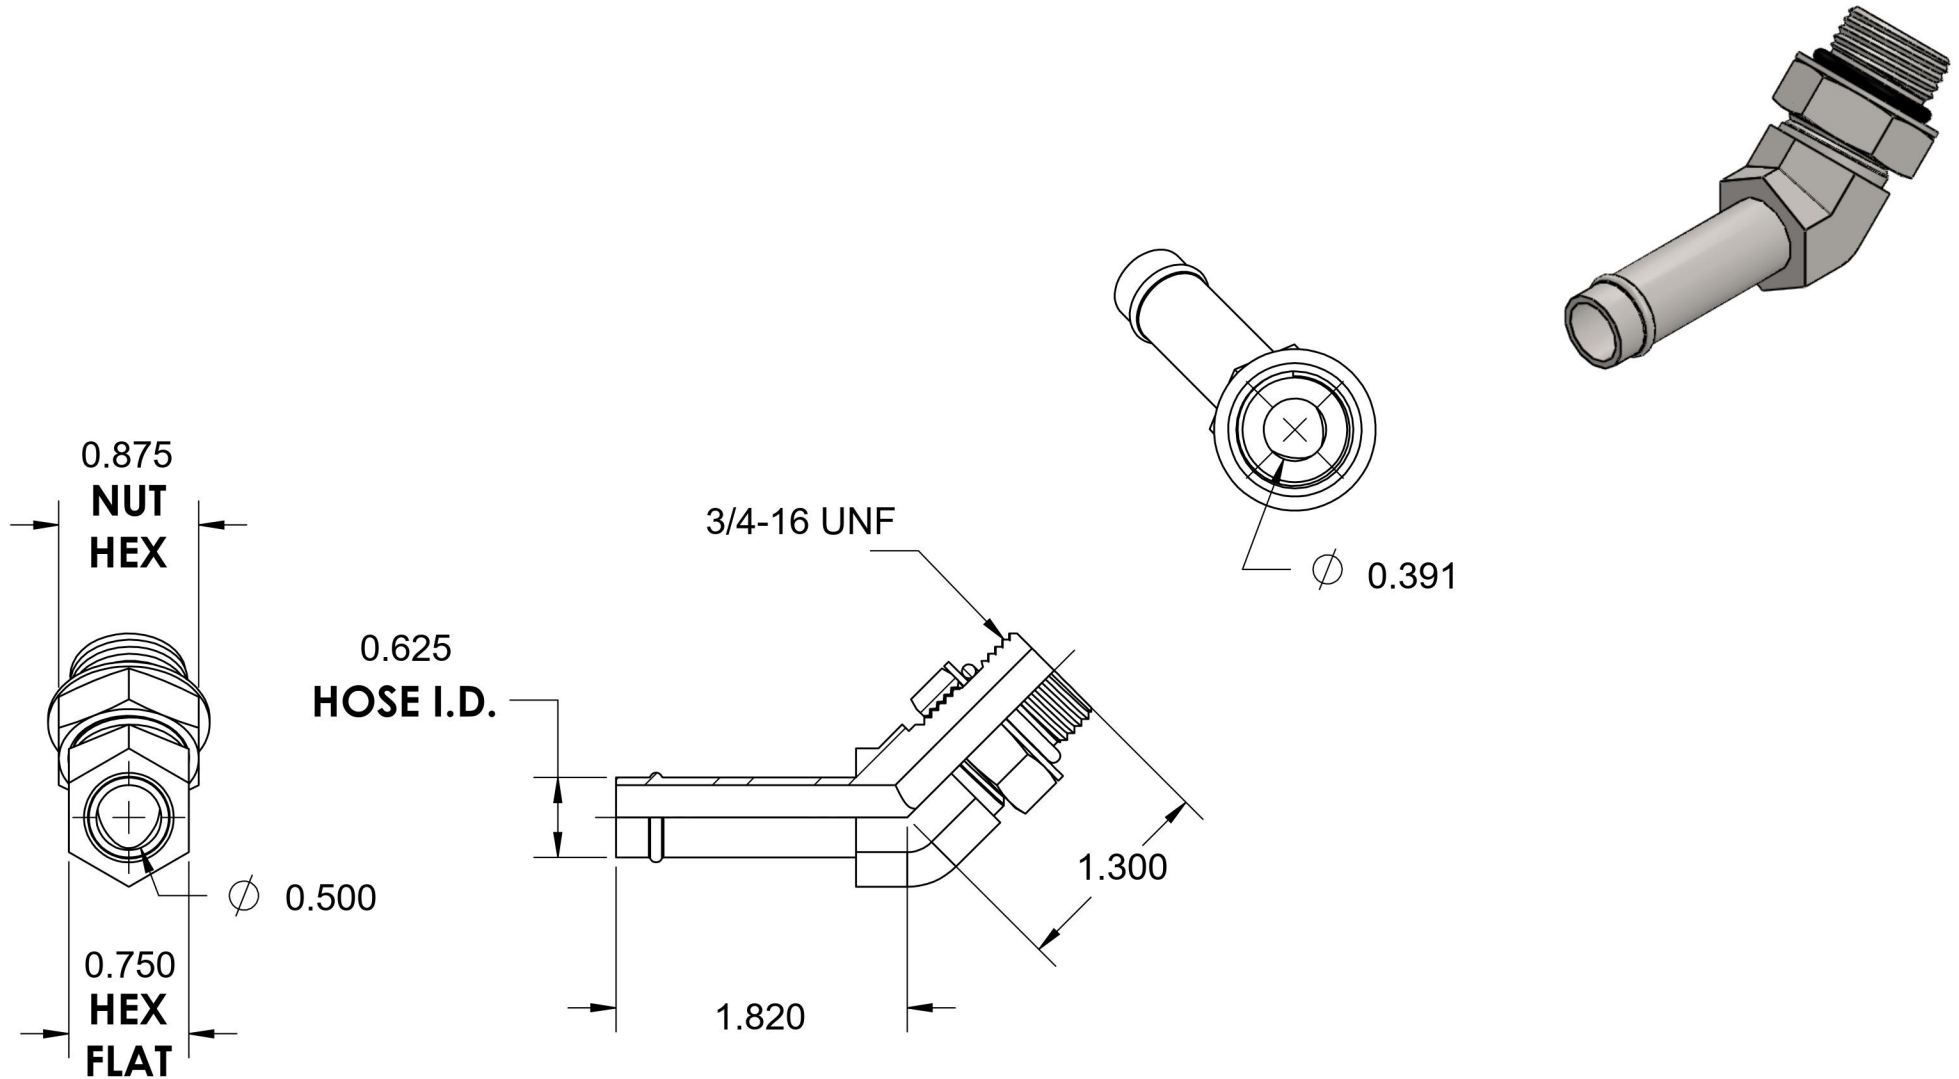

4603-10-08-NWO-FG

Steel, SAE J1231 Hose Bead 45° Adjustable Port Elbow, 5/8" Beaded Hose Barb x 3/4-16 Male Adjustable ORB

6701 Cochran Road
Solon, Ohio 44139
Phone: (440) 248-1880
Toll Free: 1-888-331-1523

Temperature Rating	Material	Industry Standards	Series
-40°F to 250°F	C1045 Steel	SAE J1231-2, SAE J1926-3 SAE J515, ASTM B633	4603-NWO-FG
Pressure Rating	Finish		Series Description
150psi	Trivalent Zinc		SAE J1231 Hose Bead 45° Adjustable Port Elbow