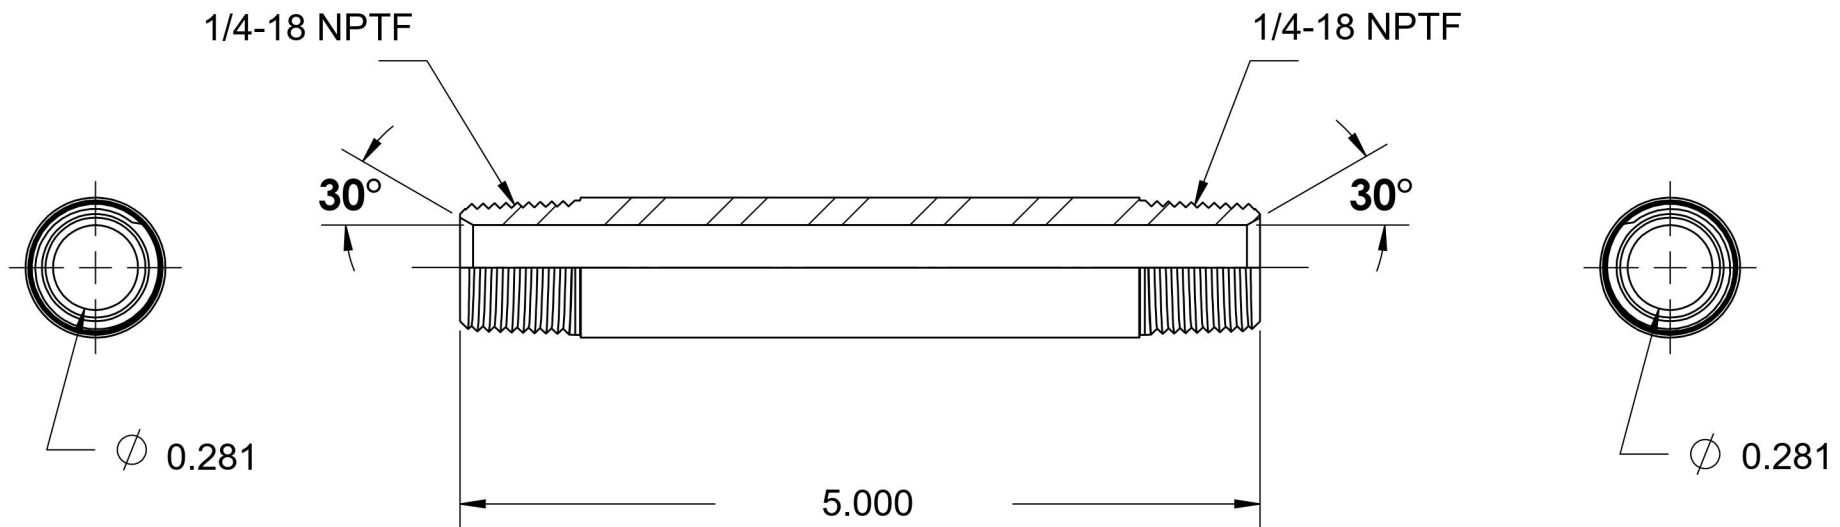

# 5404-N-04X5.000

Steel, SAE J514 Pipe Long Nipple, 1/4" Male NPTF 30° x 1/4" Male NPTF 30°

6701 Cochran Road  
Solon, Ohio 44139  
Phone: (440) 248-1880  
Toll Free: 1-888-331-1523

#### Series Description

SAE J514 Pipe Long Nipple