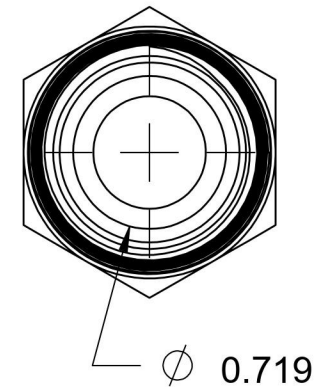

2404-06-12

Steel, SAE J514 37° Flare Male Connector, 3/8" Male JIC x 3/4" Male NPTF 30°

6701 Cochran Road
Solon, Ohio 44139
Phone: (440) 248-1880
Toll Free: 1-888-331-1523

Temperature Rating -65°F to 500°F	Material C1045/12L14 Steel	Industry Standards SAE J514 , SAE J476 ASTM B633	Series 2404
Pressure Rating 5500 psi	Finish Trivalent Zinc		Series Description SAE J514 37° Flare Male Connector