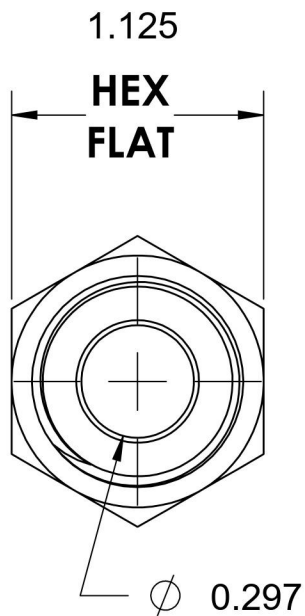

2404-06-12

Steel, SAE J514 37° Flare Male Connector, 3/8" Male JIC x 3/4" Male NPTF 30°

6701 Cochran Road
Solon, Ohio 44139
Phone: (440) 248-1880
Toll Free: 1-888-331-1523

Temperature Rating -65°F to 500°F	Material C1045/12L14 Steel	Industry Standards SAE J514 , SAE J476 ASTM B633	Series 2404
Pressure Rating 5500 psi	Finish Trivalent Zinc		Series Description SAE J514 37° Flare Male Connector