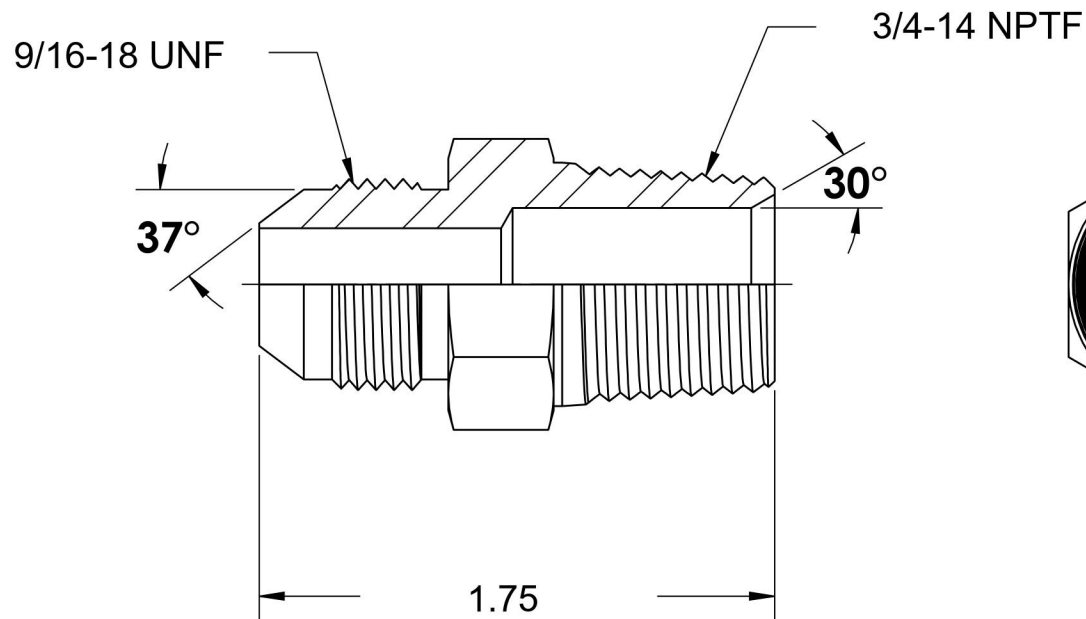

2404-06-12

Steel, SAE J514 37° Flare Male Connector, 3/8" Male JIC x 3/4" Male NPTF 30°

6701 Cochran Road
Solon, Ohio 44139
Phone: (440) 248-1880
Toll Free: 1-888-331-1523

Temperature Rating -65°F to 500°F	Material C1045/12L14 Steel	Industry Standards SAE J514 , SAE J476 ASTM B633	Series 2404
Pressure Rating 5500 psi	Finish Trivalent Zinc		Series Description SAE J514 37° Flare Male Connector