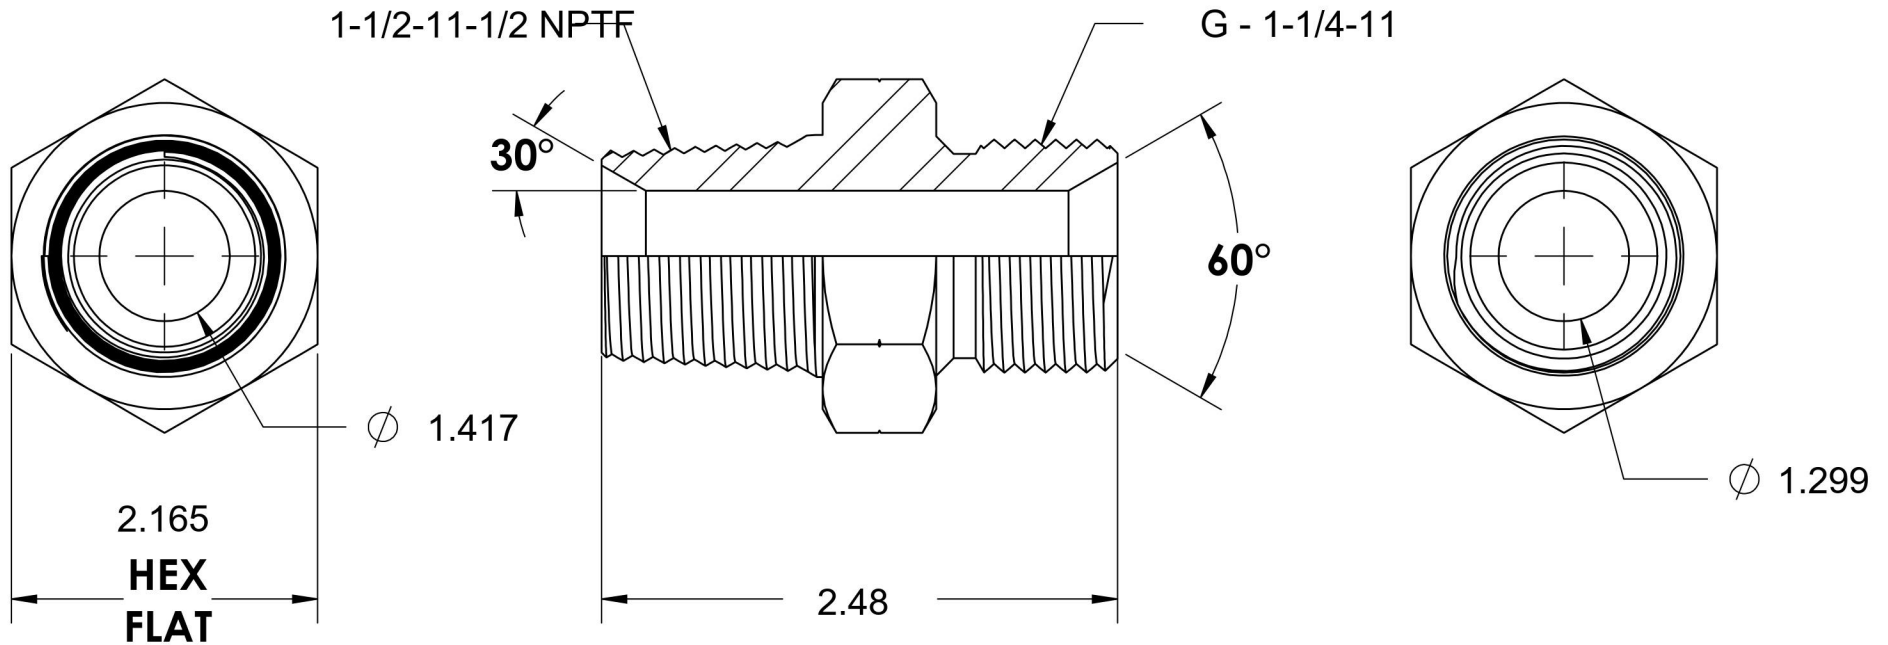

7032-24-20

Steel, SAE J476 Pipe Male BSPP Port/Line Adapter, 1-1/2" Male NPTF 30° x 1-1/4-11 Male BSPP 60° Line/Port

6701 Cochran Road
Solon, Ohio 44139
Phone: (440) 248-1880
Toll Free: 1-888-331-1523

Temperature Rating	Material	Industry Standards	Series
-65°F to 500°F	C1045 / 12L14 Steel	SAE J476, ISO 1179	7032
Pressure Rating	Finish	ISO 8434-6, ASTM B633	Series Description
1500 psi	Trivalent Zinc		SAE J476 Pipe Male BSPP Port/Line Adapter