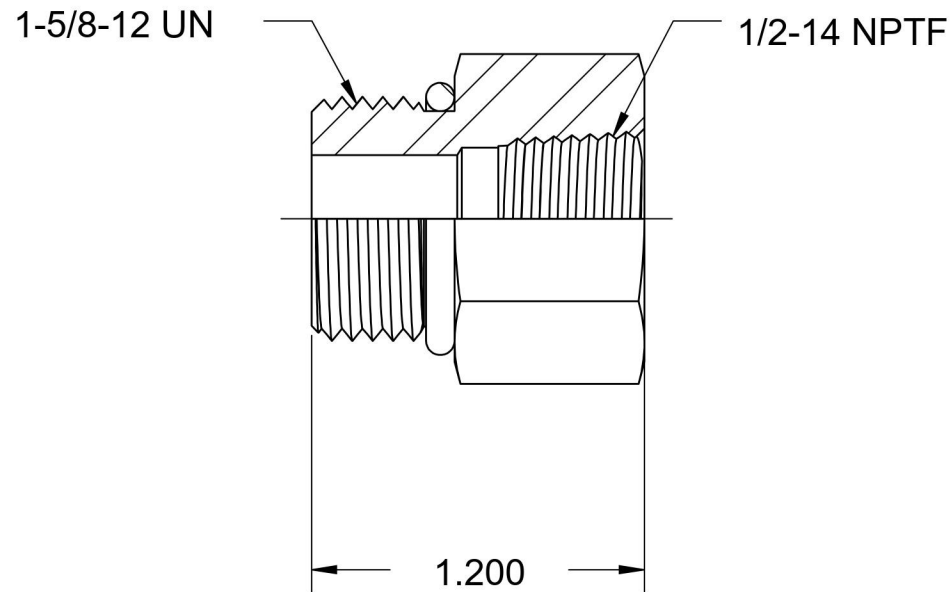

# 6405-20-08-O

Steel, SAE J1926 O-Ring Boss Female Adapter, 1-5/8-12 Male ORB x 1/2" Female NPTF

6701 Cochran Road  
Solon, Ohio 44139  
Phone: (440) 248-1880  
Toll Free: 1-888-331-1523

<b>Temperature Rating</b>	<b>Material</b>	<b>Industry Standards</b>	<b>Series</b>
-40°F to 250°F	C1045 / 12L14 Steel	SAE J1926-3, SAE J476 SAE J515, ASTM B633	6405-O
<b>Pressure Rating</b>	<b>Finish</b>		<b>Series Description</b>
3000 psi	Trivalent Zinc		SAE J1926 O-Ring Boss Female Adapter