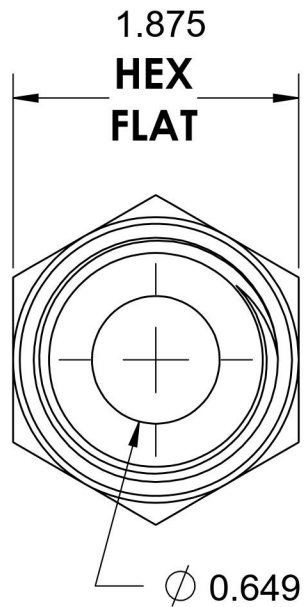

# 6405-20-08-O

Steel, SAE J1926 O-Ring Boss Female Adapter, 1-5/8-12 Male ORB x 1/2" Female NPTF

6701 Cochran Road  
Solon, Ohio 44139  
Phone: (440) 248-1880  
Toll Free: 1-888-331-1523

<b>Temperature Rating</b>	<b>Material</b>	<b>Industry Standards</b>	<b>Series</b>
-40°F to 250°F	C1045 / 12L14 Steel	SAE J1926-3, SAE J476 SAE J515, ASTM B633	6405-O
<b>Pressure Rating</b>	<b>Finish</b>		<b>Series Description</b>
3000 psi	Trivalent Zinc		SAE J1926 O-Ring Boss Female Adapter