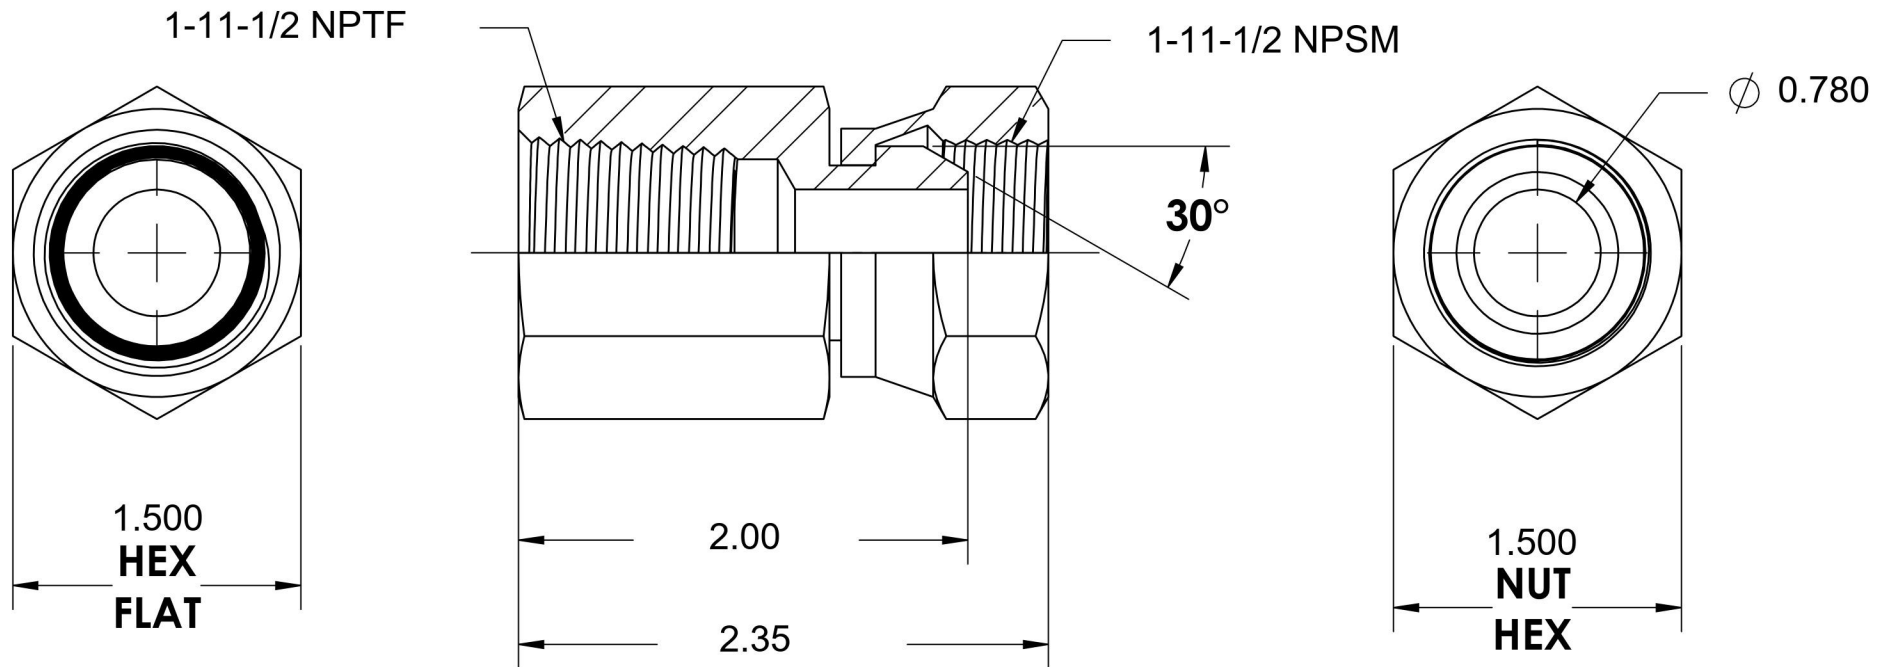

1405-16-16-SS

Stainless Steel, SAE J514 NPSM Swivel Female Connector, 1" Female NPTF x 1" Female NPSM Swivel

6701 Cochran Road
Solon, Ohio 44139
Phone: (440) 248-1880
Toll Free: 1-888-331-1523

Temperature Rating	-425°F to 1200°F	Material	316/316L Stainless Steel	Industry Standards	SAE J514, SAE J476	Series	1405-SS
Pressure Rating	3000 psi	Finish	Passivated			Series Description	SAE J514 NPSM Swivel Female Connector