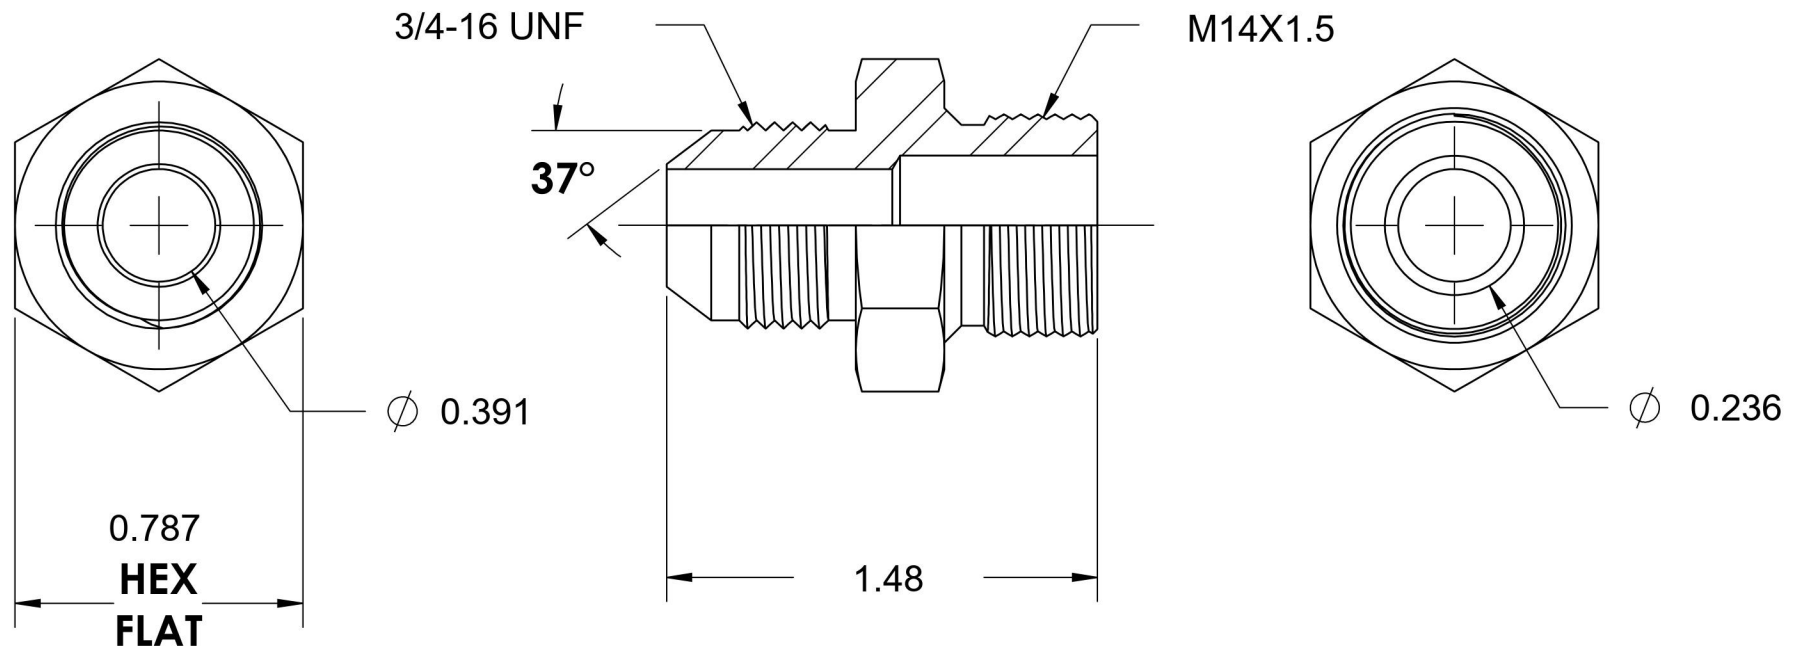

7005-08-14-SS

Stainless Steel, SAE J514 37° Flare Male Metric Port/Line Connector, 1/2" Male JIC x M14X1.5 Male Metric 60° Line/Port

6701 Cochran Road
Solon, Ohio 44139
Phone: (440) 248-1880
Toll Free: 1-888-331-1523

Temperature Rating -425°F to 1200°F	Material 316/316L Stainless Steel	Industry Standards SAE J514, ISO 9974	Series 7005-SS
Pressure Rating 6000 psi	Finish Passivated		Series Description SAE J514 37° Flare Male Metric Port/Line Connector