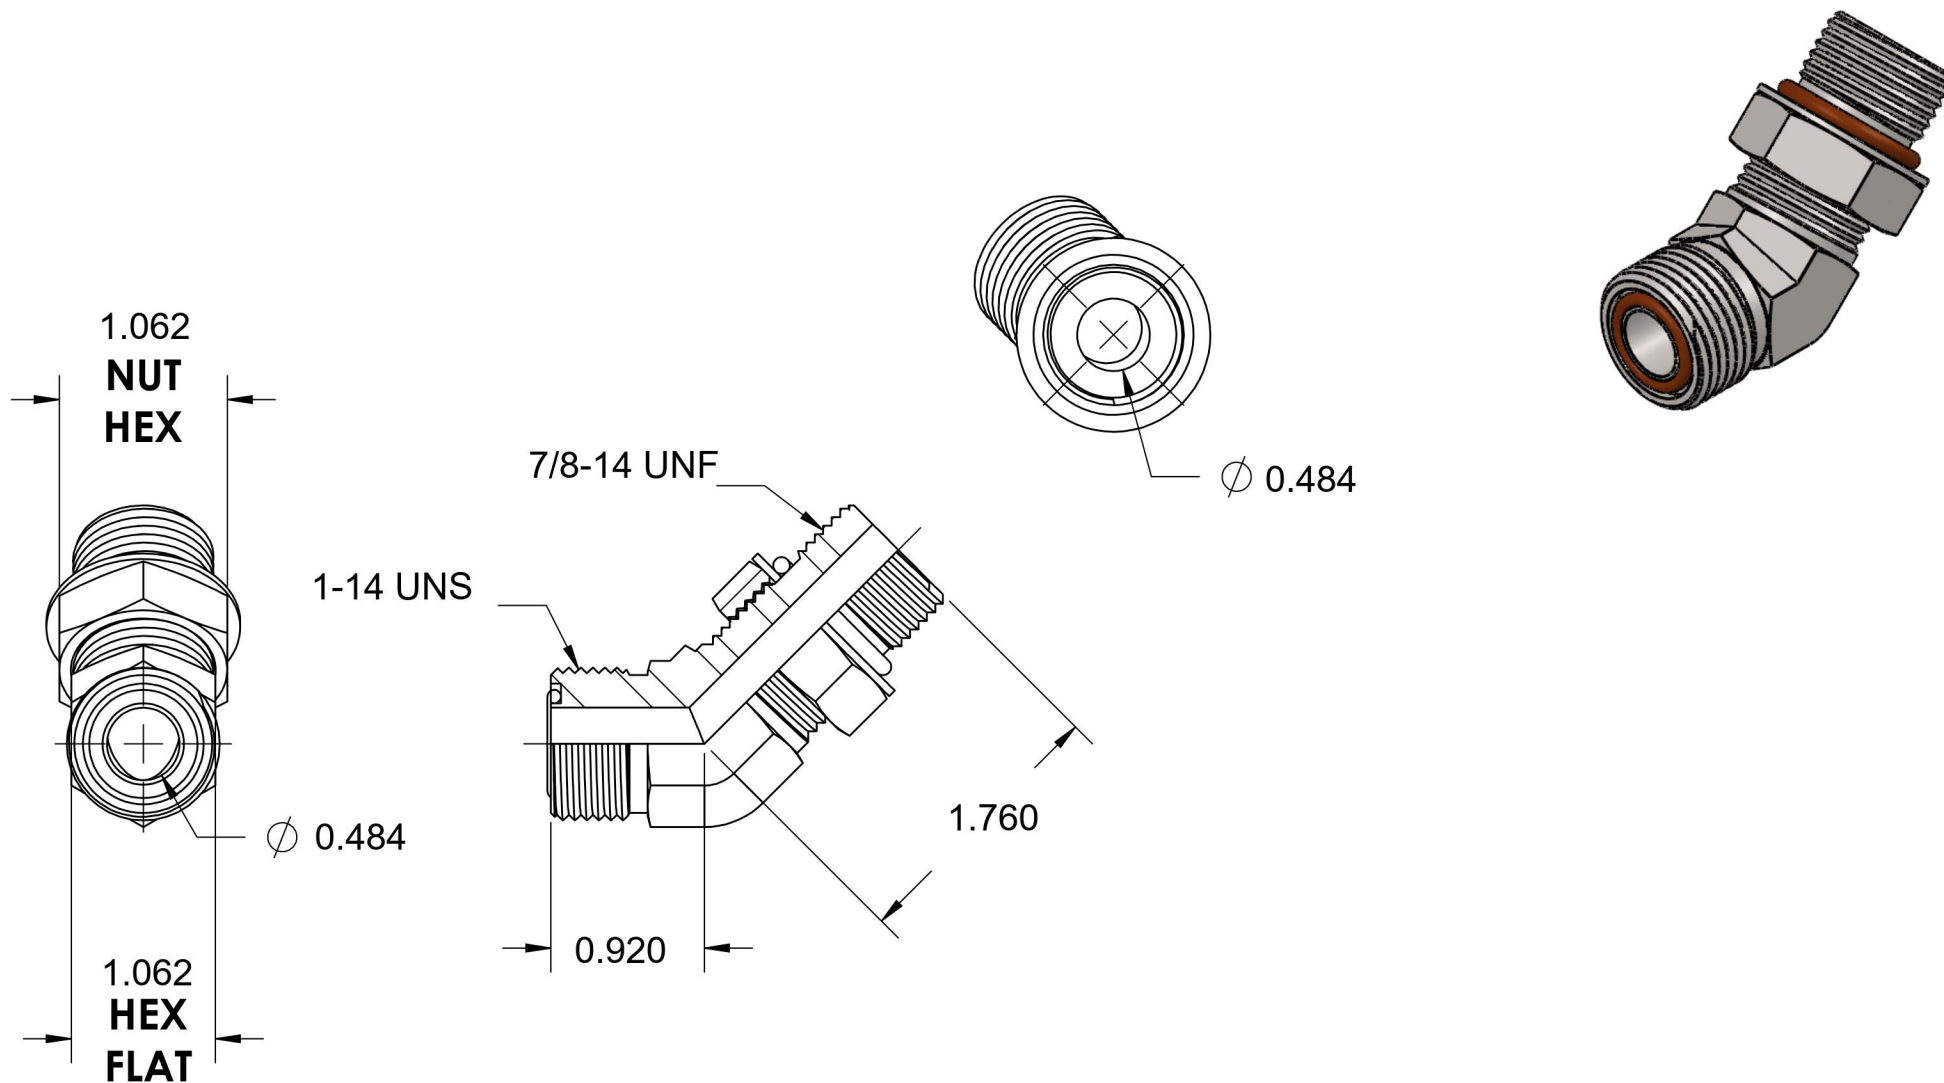

# FS6802-10-10-NWO-FG-VITON

Steel, SAE J1453 O-Ring Face Seal 45° Adjustable Port Elbow, 5/8" Male ORFS x 7/8-14 Male Adjustable ORB, FKM Seal

6701 Cochran Road  
Solon, Ohio 44139  
Phone: (440) 248-1880  
Toll Free: 1-888-331-1523

<b>Temperature Rating</b>	<b>Material</b>	<b>Industry Standards</b>	<b>Series</b>
-15°F to 400°F	C1045 Steel	SAE J1453, SAE J1926-2 SAE J515, ASTM B633	FS6802-NWO-FG-VITON
<b>Pressure Rating</b>	<b>Finish</b>		<b>Series Description</b>
6000 psi	Trivalent Zinc		SAE J1453 O-Ring Face Seal 45° Adjustable Port Elbow