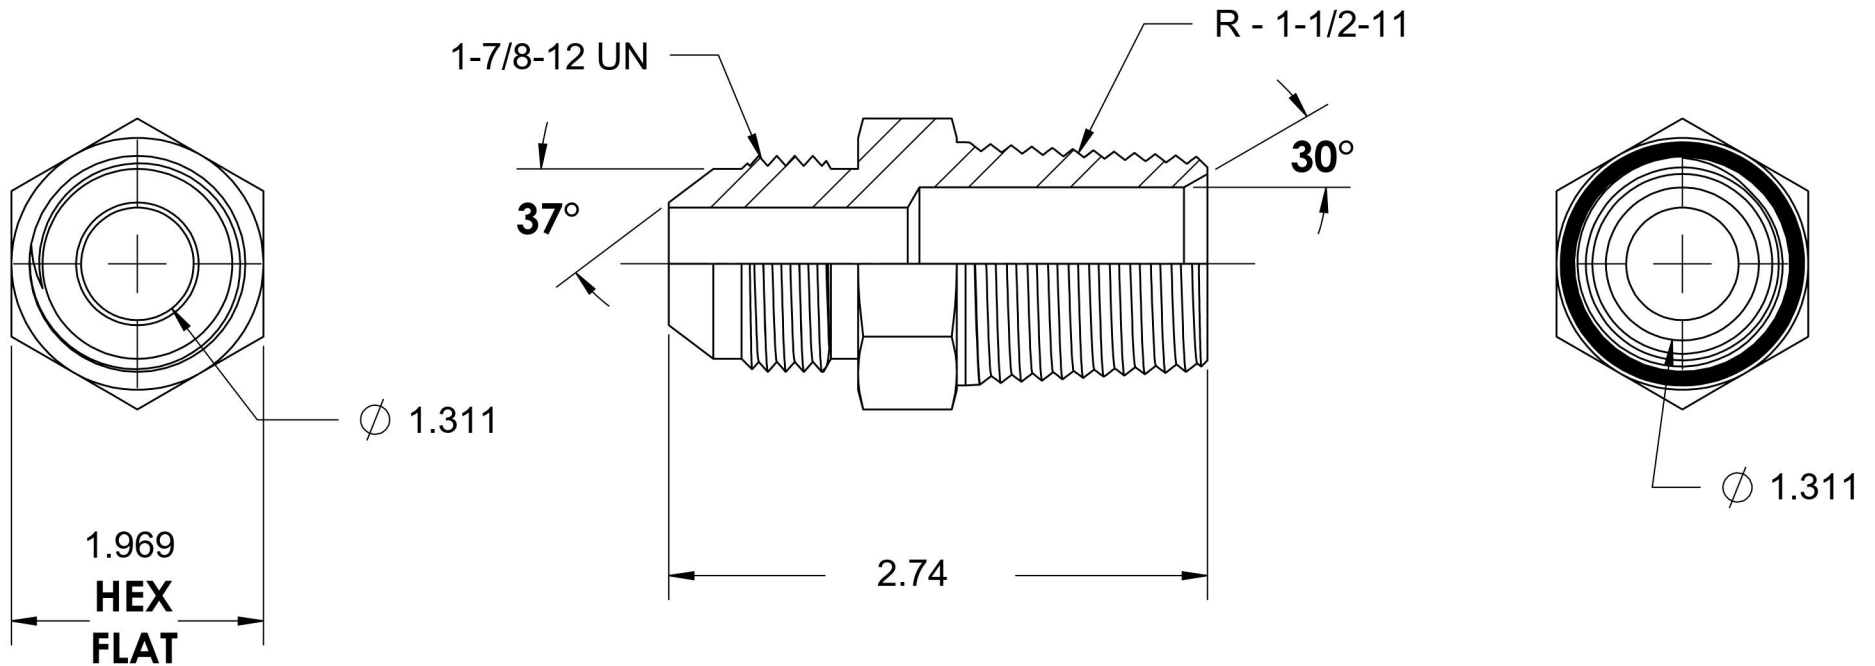

# 7000-24-24

Steel, SAE J514 37° Flare Male BSPT Connector, 1-1/2" Male JIC x 1-1/2" Male BSPT 30°

6701 Cochran Road  
Solon, Ohio 44139  
Phone: (440) 248-1880  
Toll Free: 1-888-331-1523

<b>Temperature Rating</b>	<b>Material</b>	<b>Industry Standards</b>	<b>Series</b>
-65°F to 500°F	C1045/12L14 Steel	SAE J514, ISO 7-1	7000
<b>Pressure Rating</b>	<b>Finish</b>	ASTM B633	<b>Series Description</b>
2300 psi	Trivalent Zinc		SAE J514 37° Flare Male BSPT Connector