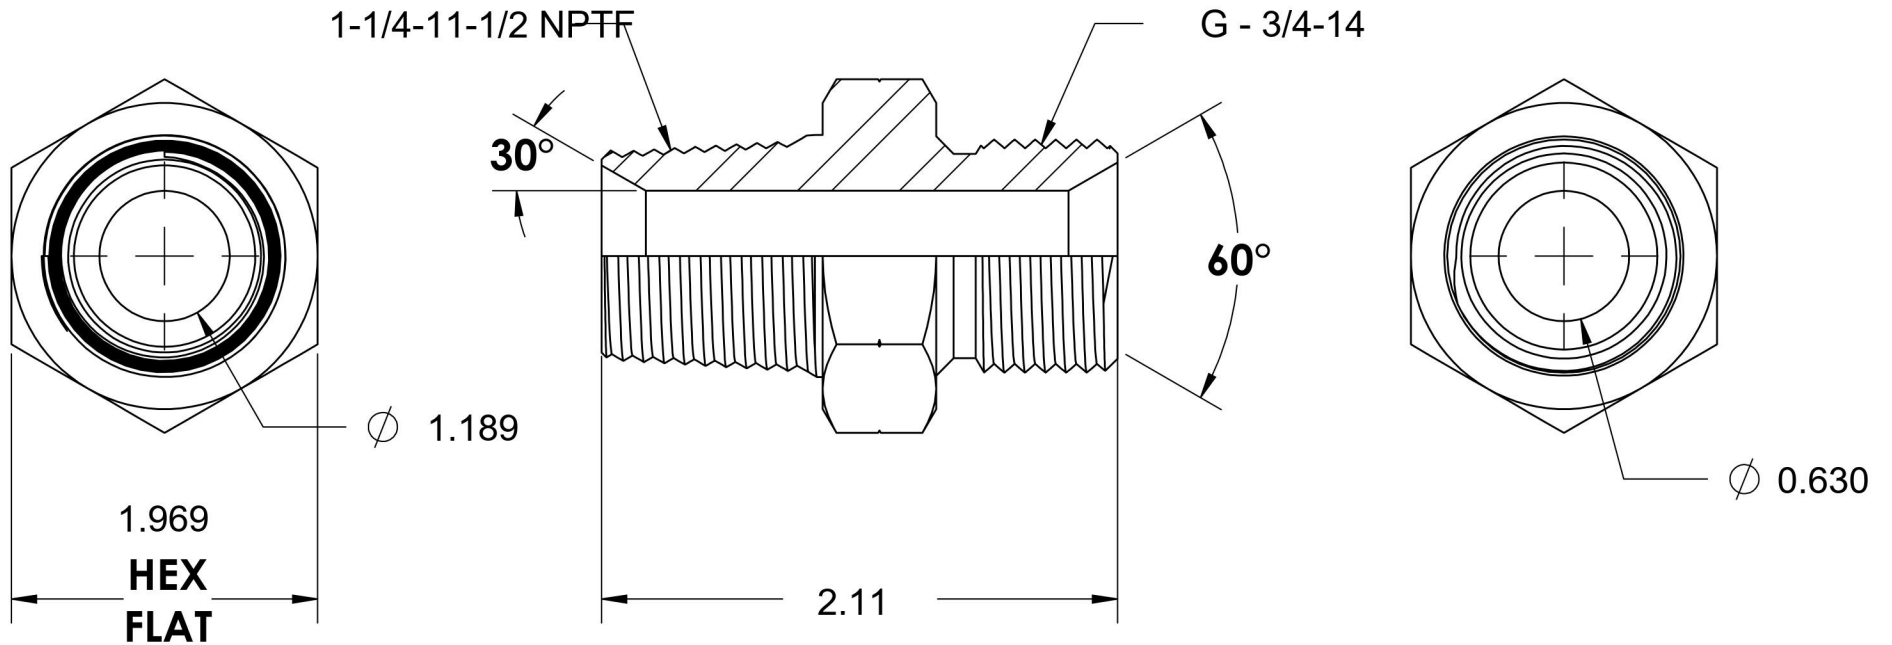

7032-20-12

Steel, SAE J476 Pipe Male BSPP Port/Line Adapter, 1-1/4" Male NPTF 30° x 3/4-14 Male BSPP 60° Line/Port

6701 Cochran Road
Solon, Ohio 44139
Phone: (440) 248-1880
Toll Free: 1-888-331-1523

Temperature Rating	Material	Industry Standards	Series
-65°F to 500°F	C1045 / 12L14 Steel	SAE J476, ISO 1179	7032
Pressure Rating	Finish	ISO 8434-6, ASTM B633	Series Description
2900 psi	Trivalent Zinc		SAE J476 Pipe Male BSPP Port/Line Adapter