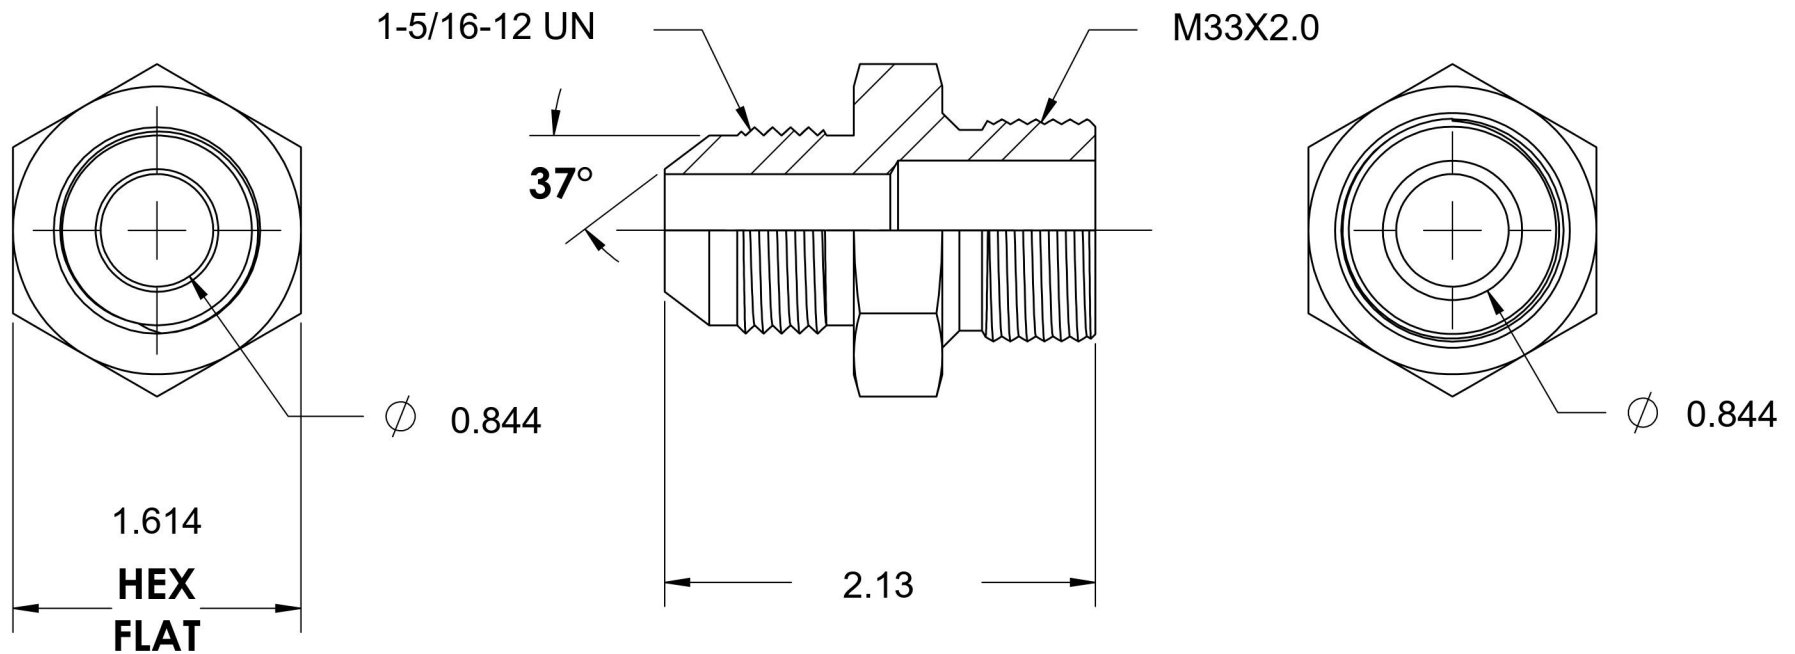

7005-16-33

Steel, SAE J514 37° Flare Male Metric Port/Line Connector, 1" Male JIC x M33X2.0 Male Metric 60° Line/Port

6701 Cochran Road
Solon, Ohio 44139
Phone: (440) 248-1880
Toll Free: 1-888-331-1523

Temperature Rating	Material	Industry Standards	Series
-65°F to 500°F	C1045/12L14 Steel	SAE J514, ISO 9974	7005
Pressure Rating	Finish	ASTM B633	Series Description
3500 psi	Trivalent Zinc		SAE J514 37° Flare Male Metric Port/Line Connector