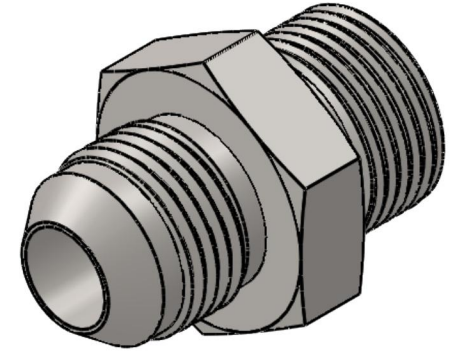

7005-16-33

Steel, SAE J514 37° Flare Male Metric Port/Line Connector, 1" Male JIC x M33X2.0 Male Metric 60° Line/Port

6701 Cochran Road
Solon, Ohio 44139
Phone: (440) 248-1880
Toll Free: 1-888-331-1523

Temperature Rating	Material	Industry Standards	Series
-65°F to 500°F	C1045/12L14 Steel	SAE J514, ISO 9974	7005
Pressure Rating	Finish	ASTM B633	Series Description
3500 psi	Trivalent Zinc		SAE J514 37° Flare Male Metric Port/Line Connector