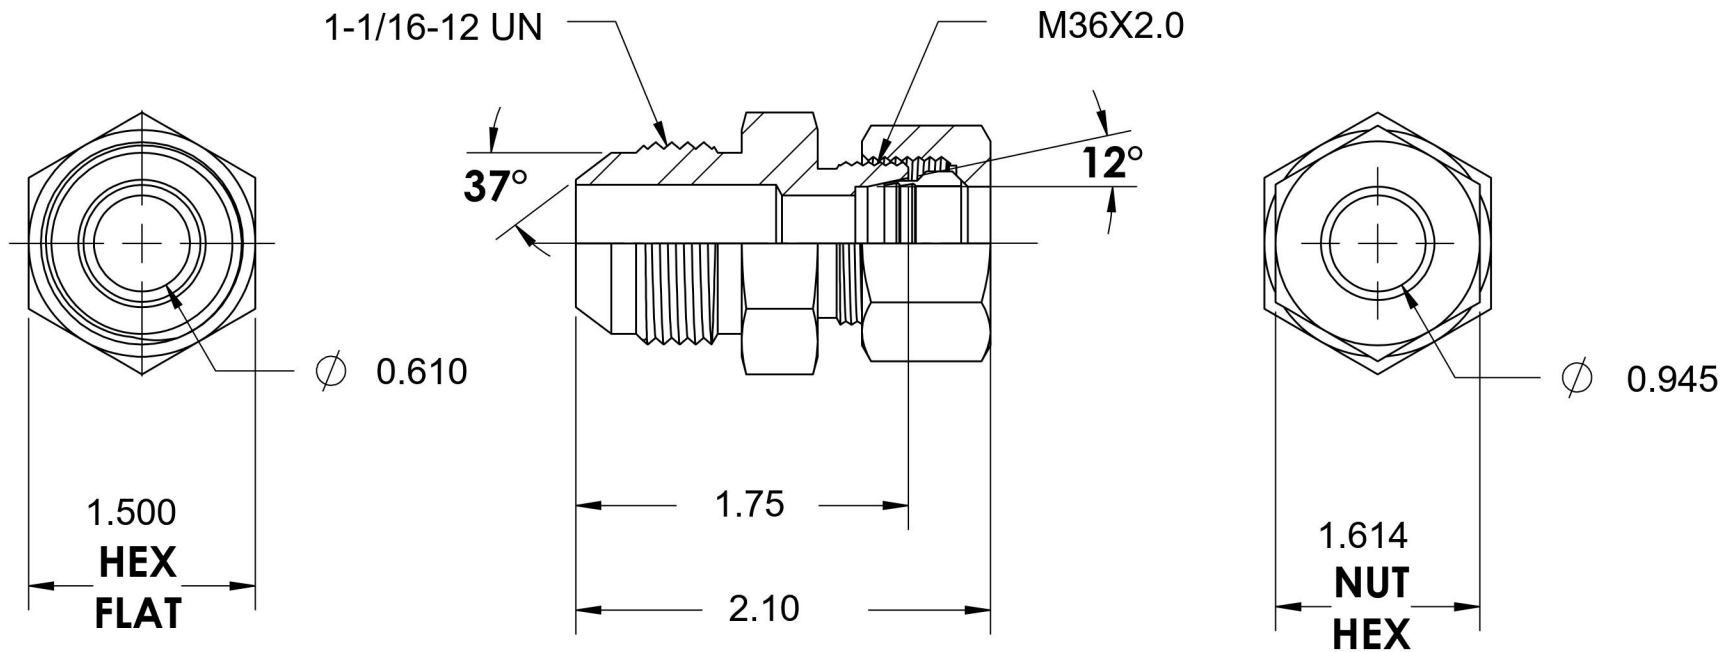

# 7005-12-L28-36-NBR-SS

Stainless Steel, SAE J514 37° Flare/ISO 8434-1 Light Series Male Adapter, Nut and Bite Ring Assembled, 3/4" Male JIC x M36X2.0 DIN Tube

6701 Cochran Road  
Solon, Ohio 44139  
Phone: (440) 248-1880  
Toll Free: 1-888-331-1523

<b>Temperature Rating</b>	<b>Material</b>	<b>Industry Standards</b>	<b>Series</b>
-425°F to 1200°F	316/316L Stainless Steel	SAE J514, ISO 8434-1	7005-DIN LIGHT-NBR-SS
<b>Pressure Rating</b>	<b>Finish</b>		<b>Series Description</b>
3600 psi	Passivated		SAE J514 37° Flare/ISO 8434-1 Light Series Male Adapter Nut and Bite Ring Assembled