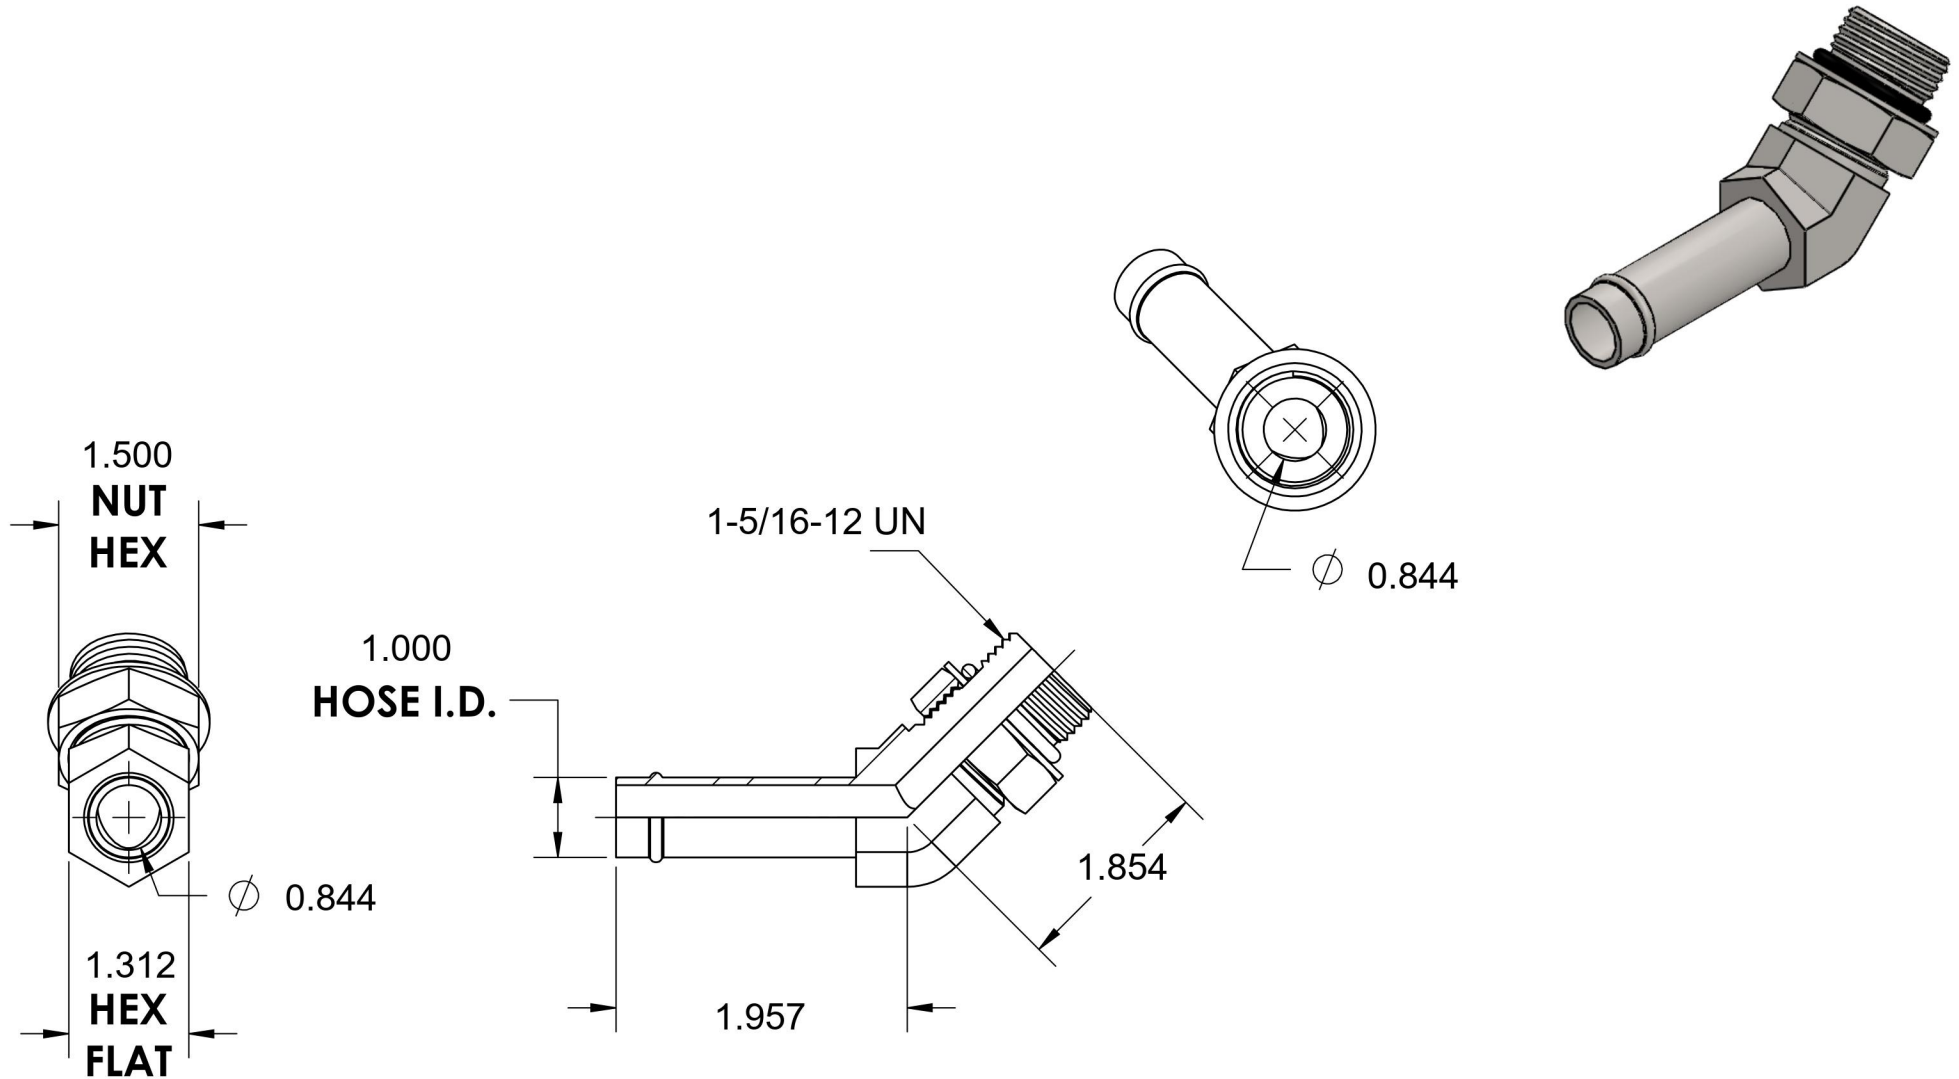

4603-16-16-NWO-FG

Steel, SAE J1231 Hose Bead 45° Adjustable Port Elbow, 1" Beaded Hose Barb x 1-5/16-12 Male Adjustable ORB

6701 Cochran Road
Solon, Ohio 44139
Phone: (440) 248-1880
Toll Free: 1-888-331-1523

Temperature Rating	Material	Industry Standards	Series
-40°F to 250°F	C1045 Steel	SAE J1231-2, SAE J1926-3 SAE J515, ASTM B633	4603-NWO-FG
Pressure Rating	Finish		Series Description
150psi	Trivalent Zinc		SAE J1231 Hose Bead 45° Adjustable Port Elbow