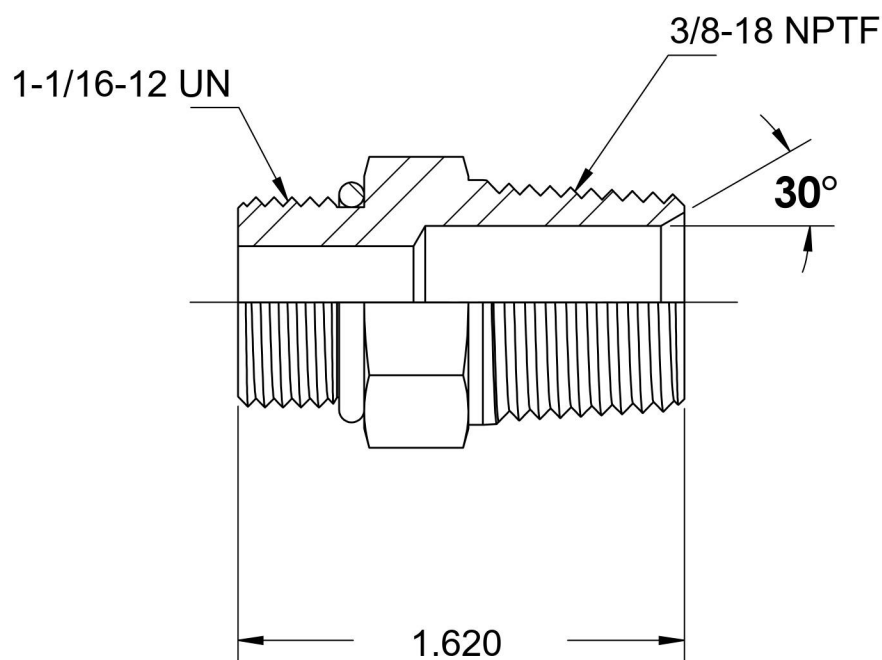

6401-12-06-O

Steel, SAE J1926 O-Ring Boss Male Adapter, 1-1/16-12 Male ORB x 3/8" Male NPTF 30°

6701 Cochran Road
Solon, Ohio 44139
Phone: (440) 248-1880
Toll Free: 1-888-331-1523

Temperature Rating

-40°F to 250°F

Series

6401-O

Series Description

SAE J1926 O-Ring Boss
Male Adapter