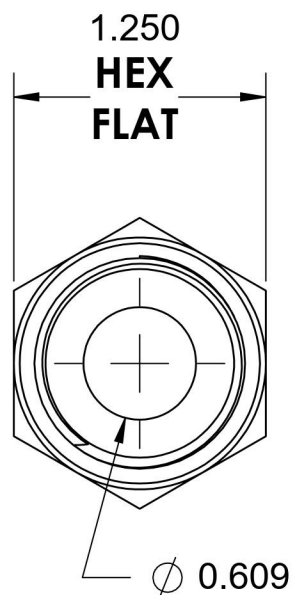

6401-12-06-O

Steel, SAE J1926 O-Ring Boss Male Adapter, 1-1/16-12 Male ORB x 3/8" Male NPTF 30°

6701 Cochran Road
Solon, Ohio 44139
Phone: (440) 248-1880
Toll Free: 1-888-331-1523

Temperature Rating

-40°F to 250°F