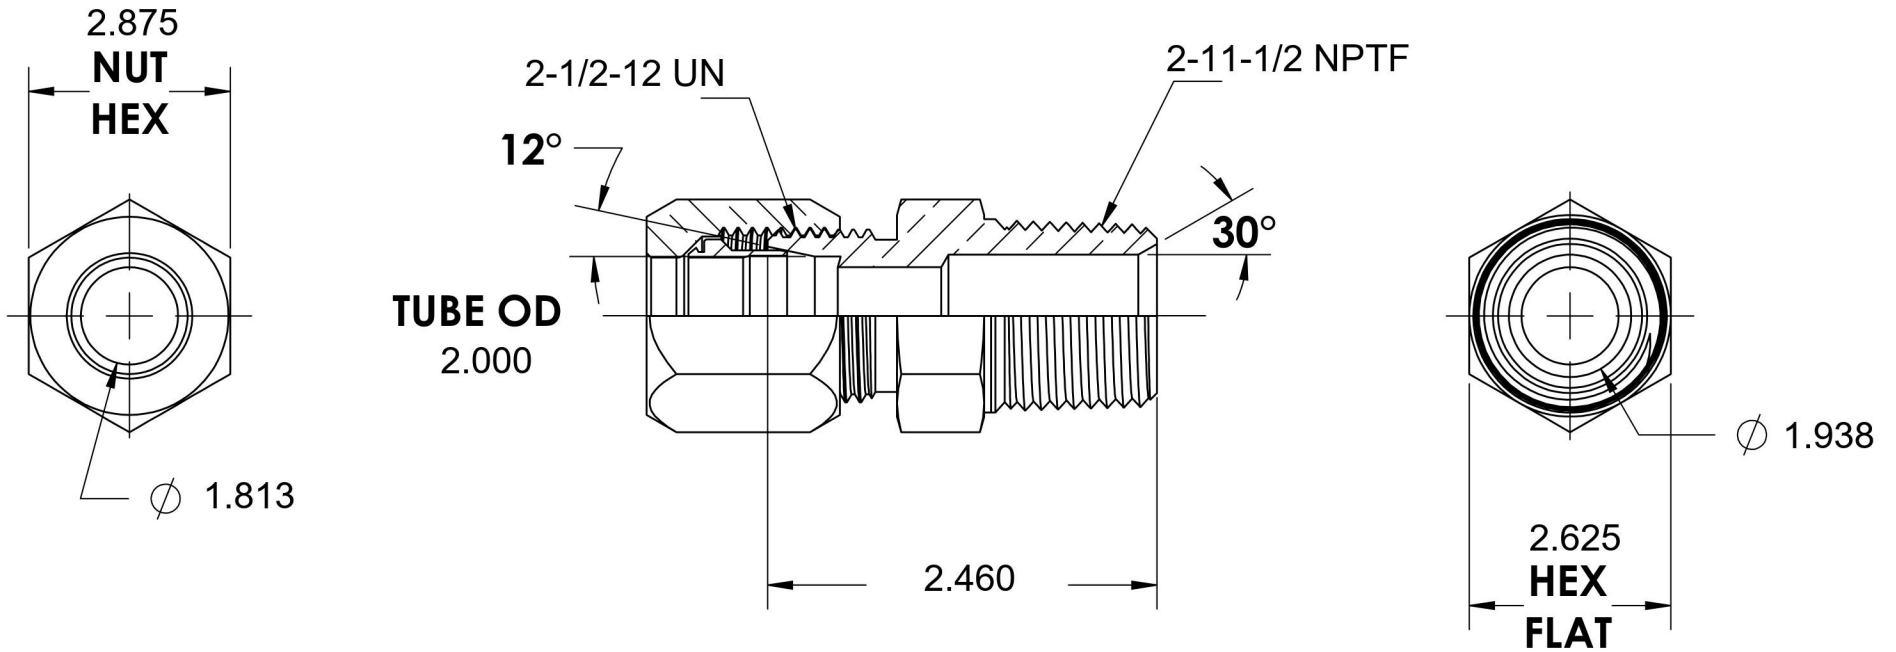

C2404-32-32-SS

Stainless Steel, SAE J514 Flareless Tube Male Connector, 2" Flareless Bite Type x 2" Male NPTF 30°

6701 Cochran Road
Solon, Ohio 44139
Phone: (440) 248-1880
Toll Free: 1-888-331-1523

Temperature Rating	Material	Industry Standards	Series
-425°F to 1200°F	316/316L Stainless Steel	SAE J514, SAE J476	C2404-SS
Pressure Rating	Finish		Series Description
2000 psi	Passivated		SAE J514 Flareless Tube Male Connector