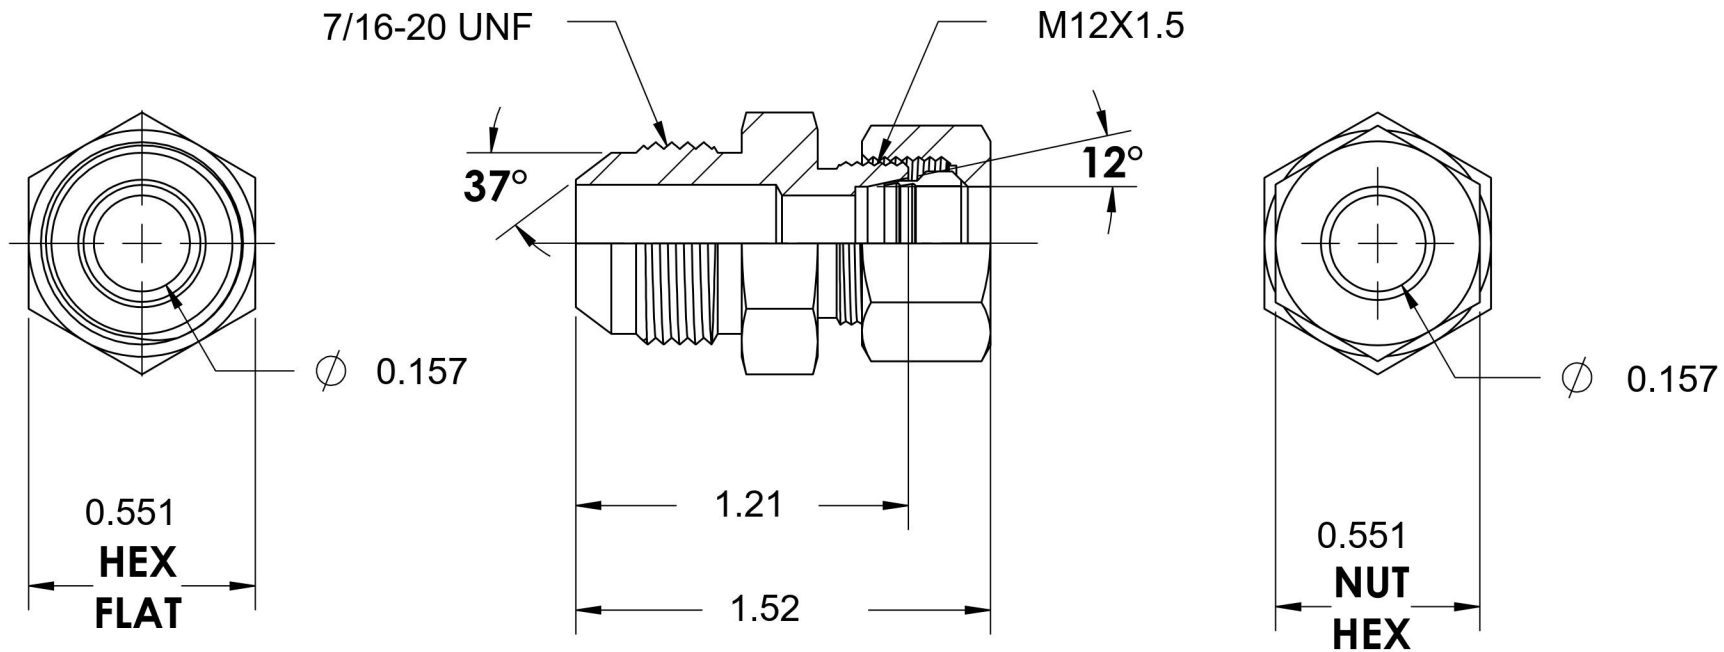

# 7005-04-L06-12-NBR-SS

Stainless Steel, SAE J514 37° Flare/ISO 8434-1 Light Series Male Adapter, Nut and Bite Ring Assembled, 1/4" Male JIC x M12X1.5 DIN Tube

6701 Cochran Road  
Solon, Ohio 44139  
Phone: (440) 248-1880  
Toll Free: 1-888-331-1523

<b>Temperature Rating</b>	<b>Material</b>	<b>Industry Standards</b>	<b>Series</b>
-425°F to 1200°F	316/316L Stainless Steel	SAE J514, ISO 8434-1	7005-DIN LIGHT-NBR-SS
<b>Pressure Rating</b>	<b>Finish</b>		<b>Series Description</b>
7250 psi	Passivated		SAE J514 37° Flare/ISO 8434-1 Light Series Male Adapter Nut and Bite Ring Assembled