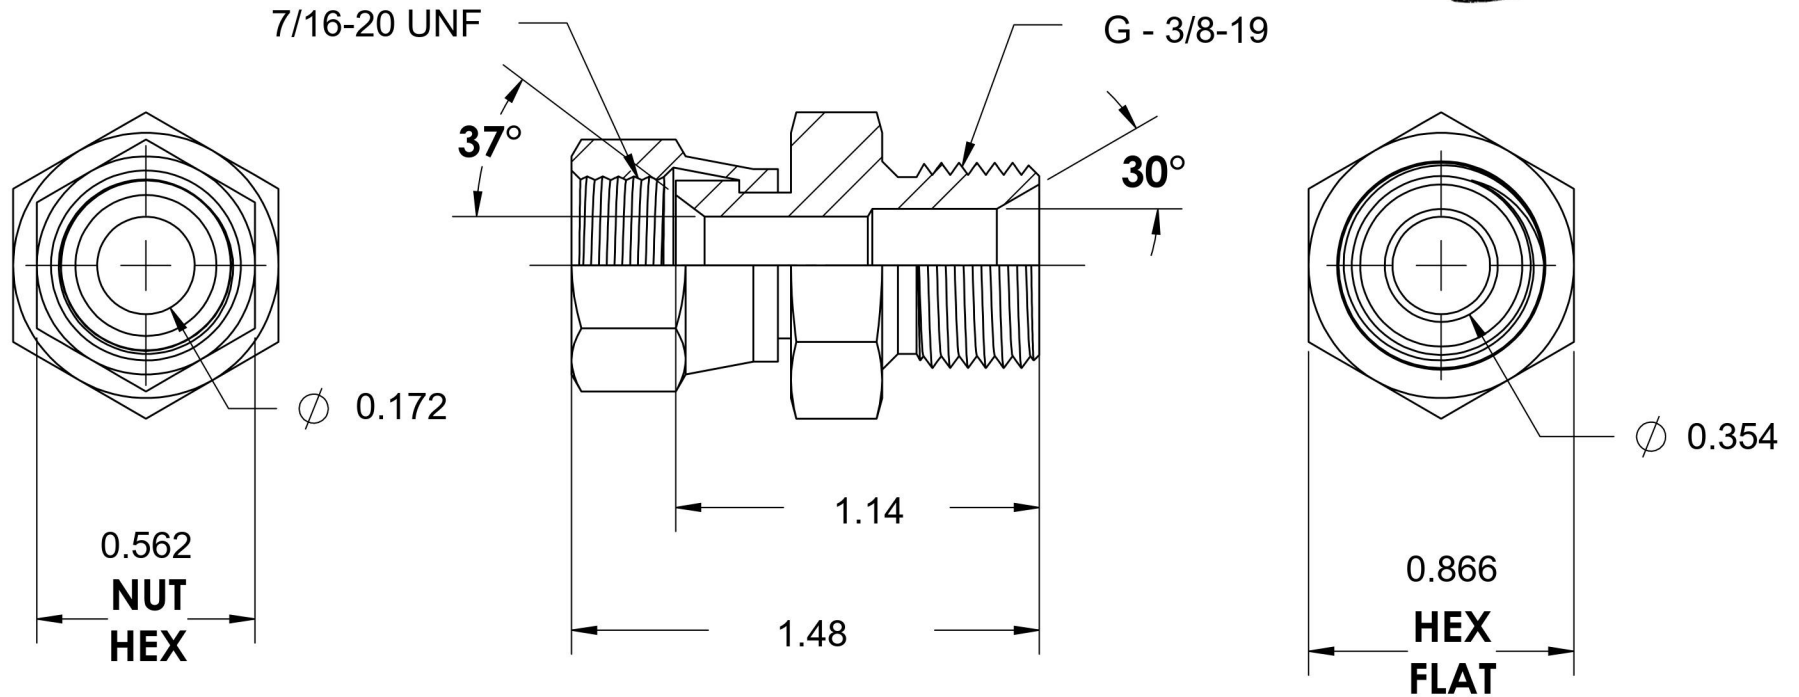

# 7022-04-06

Steel, SAE J514 37° Flare Swivel Male BSPB Port/Line Connector, 1/4" Female JIC Swivel x 3/8-19 Male BSPB 60° Line/Port

6701 Cochran Road  
Solon, Ohio 44139  
Phone: (440) 248-1880  
Toll Free: 1-888-331-1523

<b>Temperature Rating</b>	<b>Material</b>	<b>Industry Standards</b>	<b>Series</b>
-65°F to 500°F	C1045 / 12L14 Steel	SAE J514, ISO 1179	7022
<b>Pressure Rating</b>	<b>Finish</b>	ISO 8434-6, ASTM B633	<b>Series Description</b>
5100 psi	Trivalent Zinc		SAE J514 37° Flare Swivel Male BSPB Port/Line Connector