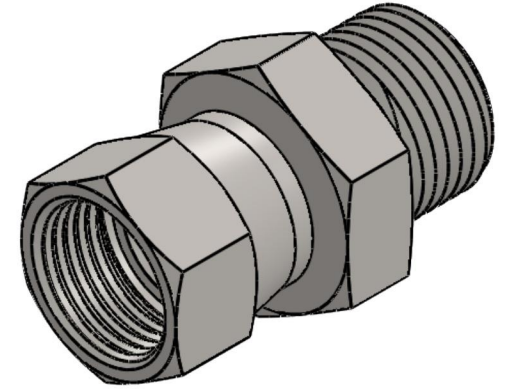

# 7022-04-06

Steel, SAE J514 37° Flare Swivel Male BSPB Port/Line Connector, 1/4" Female JIC Swivel x 3/8-19 Male BSPB 60° Line/Port

6701 Cochran Road  
Solon, Ohio 44139  
Phone: (440) 248-1880  
Toll Free: 1-888-331-1523

<b>Temperature Rating</b>	<b>Material</b>	<b>Industry Standards</b>	<b>Series</b>
-65°F to 500°F	C1045 / 12L14 Steel	SAE J514, ISO 1179	7022
<b>Pressure Rating</b>	<b>Finish</b>	ISO 8434-6, ASTM B633	<b>Series Description</b>
5100 psi	Trivalent Zinc		SAE J514 37° Flare Swivel Male BSPB Port/Line Connector