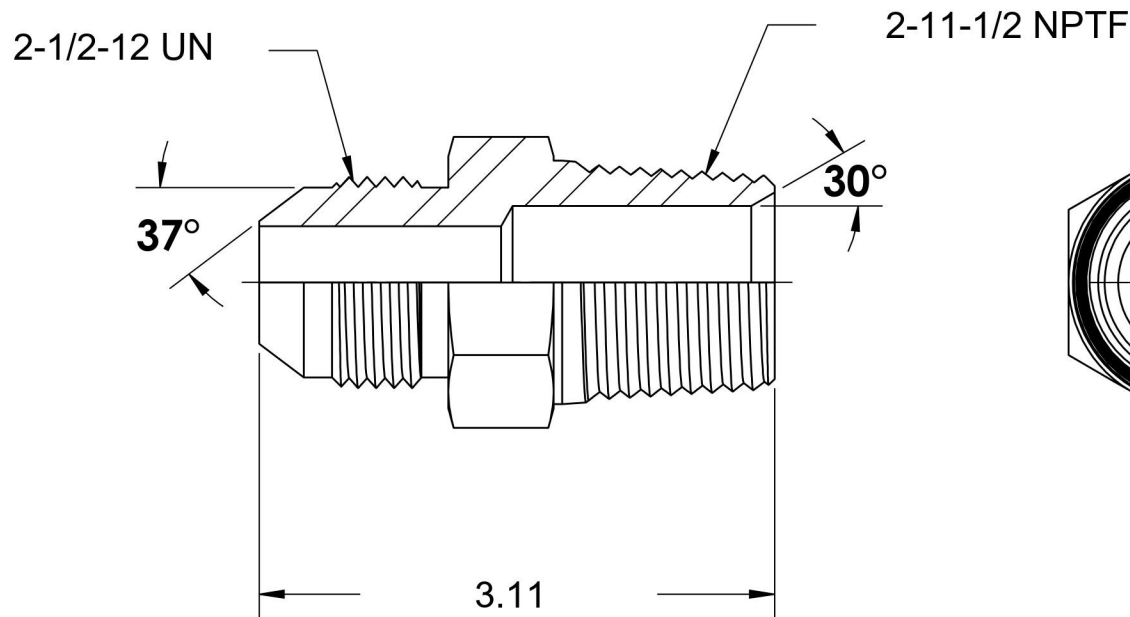

# 2404-32-32-B

Brass, SAE J514 37° Flare Male Connector, 2" Male JIC x 2" Male NPTF 30°

6701 Cochran Road  
Solon, Ohio 44139  
Phone: (440) 248-1880  
Toll Free: 1-888-331-1523

<b>Temperature Rating</b> -325°F to 400°F	<b>Material</b> C360 Brass	<b>Industry Standards</b> SAE J514 , SAE J476	<b>Series</b> 2404-B
<b>Pressure Rating</b> 1000 psi	<b>Finish</b> Natural Finish		<b>Series Description</b> SAE J514 37° Flare Male Connector