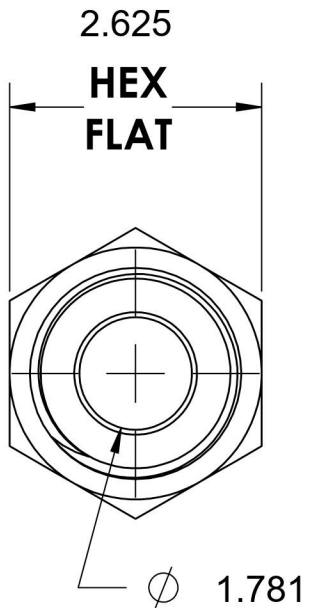

# 2404-32-32-B

Brass, SAE J514 37° Flare Male Connector, 2" Male JIC x 2" Male NPTF 30°

6701 Cochran Road  
Solon, Ohio 44139  
Phone: (440) 248-1880  
Toll Free: 1-888-331-1523

<b>Temperature Rating</b> -325°F to 400°F	<b>Material</b> C360 Brass	<b>Industry Standards</b> SAE J514 , SAE J476	<b>Series</b> 2404-B
<b>Pressure Rating</b> 1000 psi	<b>Finish</b> Natural Finish		<b>Series Description</b> SAE J514 37° Flare Male Connector