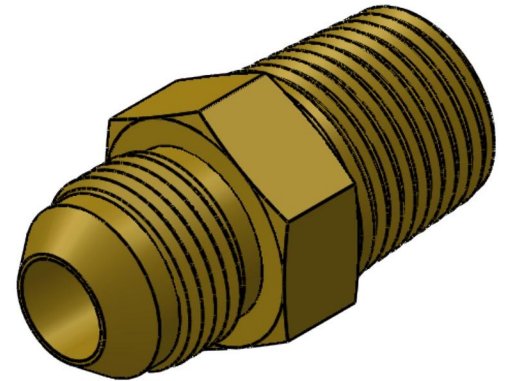

# 2404-32-32-B

Brass, SAE J514 37° Flare Male Connector, 2" Male JIC x 2" Male NPTF 30°

6701 Cochran Road  
Solon, Ohio 44139  
Phone: (440) 248-1880  
Toll Free: 1-888-331-1523

<b>Temperature Rating</b> -325°F to 400°F	<b>Material</b> C360 Brass	<b>Industry Standards</b> SAE J514 , SAE J476	<b>Series</b> 2404-B
<b>Pressure Rating</b> 1000 psi	<b>Finish</b> Natural Finish		<b>Series Description</b> SAE J514 37° Flare Male Connector