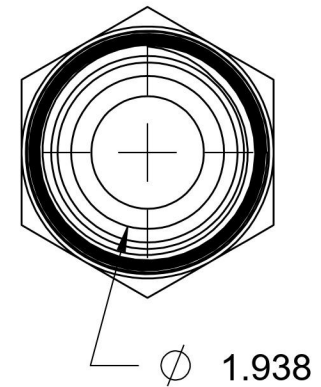

# 2404-32-32-B

Brass, SAE J514 37° Flare Male Connector, 2" Male JIC x 2" Male NPTF 30°

6701 Cochran Road  
Solon, Ohio 44139  
Phone: (440) 248-1880  
Toll Free: 1-888-331-1523

<b>Temperature Rating</b> -325°F to 400°F	<b>Material</b> C360 Brass	<b>Industry Standards</b> SAE J514 , SAE J476	<b>Series</b> 2404-B
<b>Pressure Rating</b> 1000 psi	<b>Finish</b> Natural Finish		<b>Series Description</b> SAE J514 37° Flare Male Connector