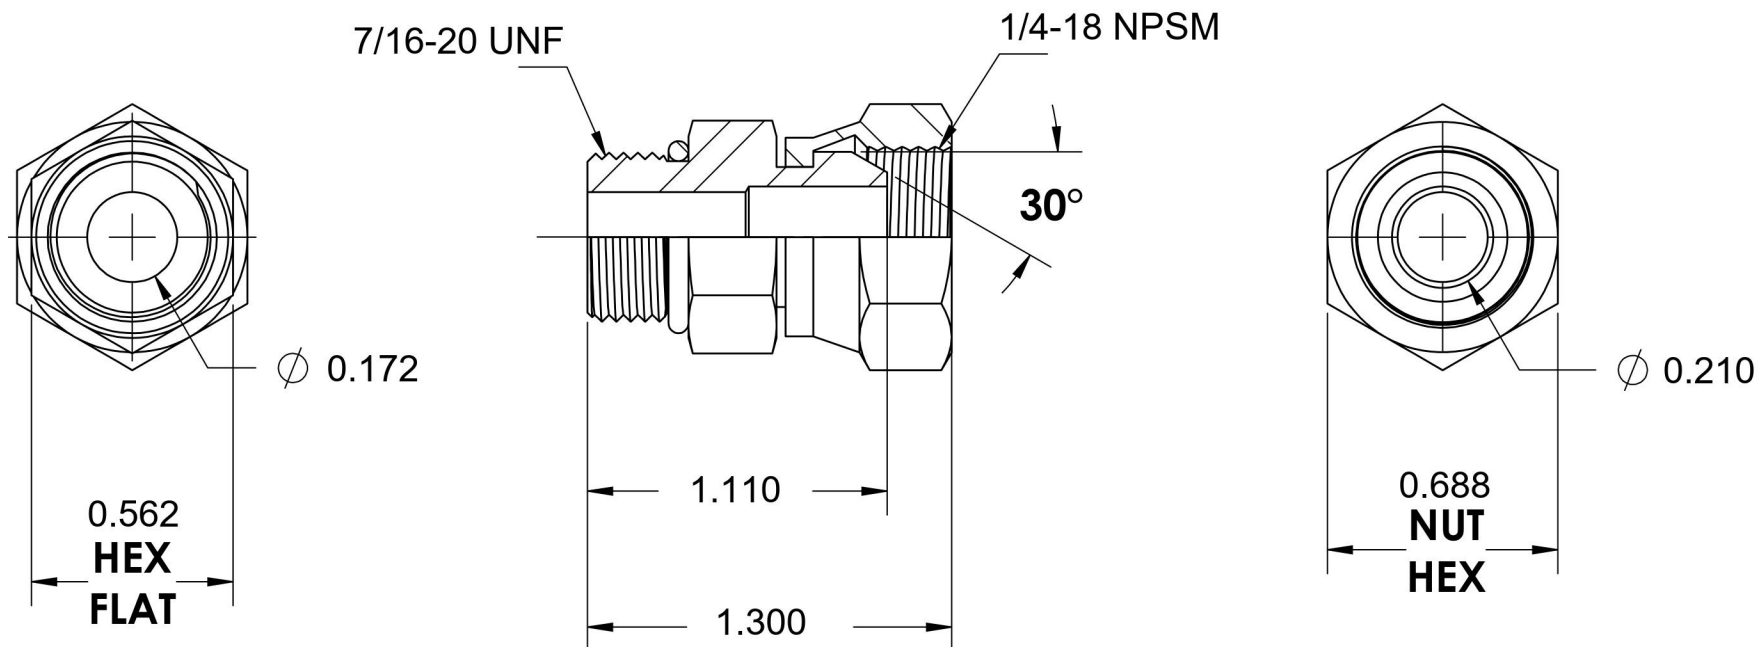

# 6900-04-04-O-SS

Stainless Steel, SAE J514 NPSM Swivel Port Connector, 7/16-20 Male ORB x 1/4" Female NPSM Swivel

6701 Cochran Road  
Solon, Ohio 44139  
Phone: (440) 248-1880  
Toll Free: 1-888-331-1523