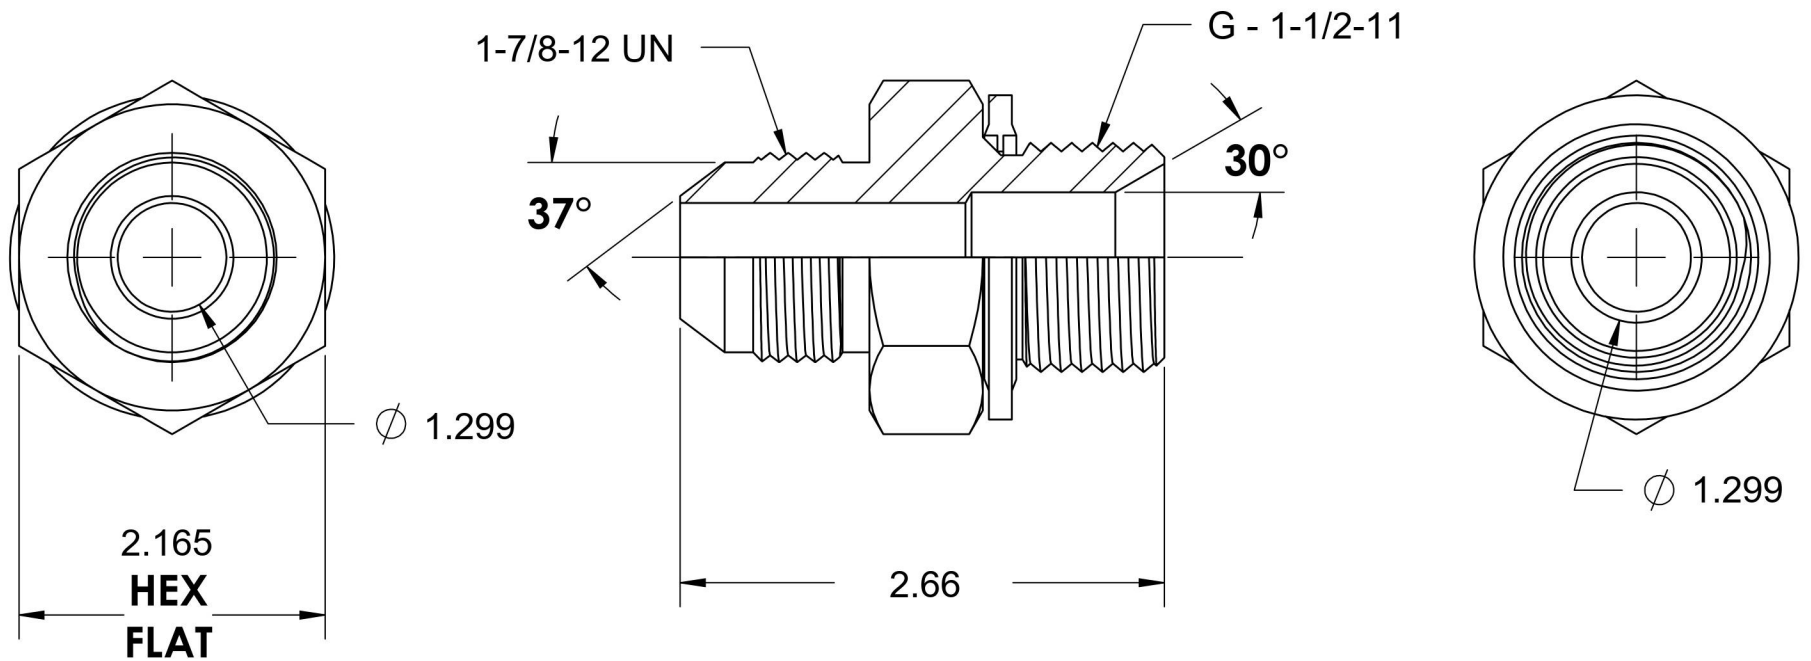

7002-24-24-BS

Steel, SAE J514 37° Flare BSPP Type (D) Bonded Seal Port/Line Adapter, 1-1/2" Male JIC x 1-1/2-11 Male BSPP 60° Line/Port

6701 Cochran Road
Solon, Ohio 44139
Phone: (440) 248-1880
Toll Free: 1-888-331-1523

Temperature Rating	Material	Industry Standards	Series
-22°F to 257°F	C1045/12L14 Steel	SAE J514, ISO 1179	7002-BS
Pressure Rating	Finish	ASTM B633	Series Description
1500 psi	Trivalent Zinc		SAE J514 37° Flare BSPP Type (D) Bonded Seal Port/Line Adapter