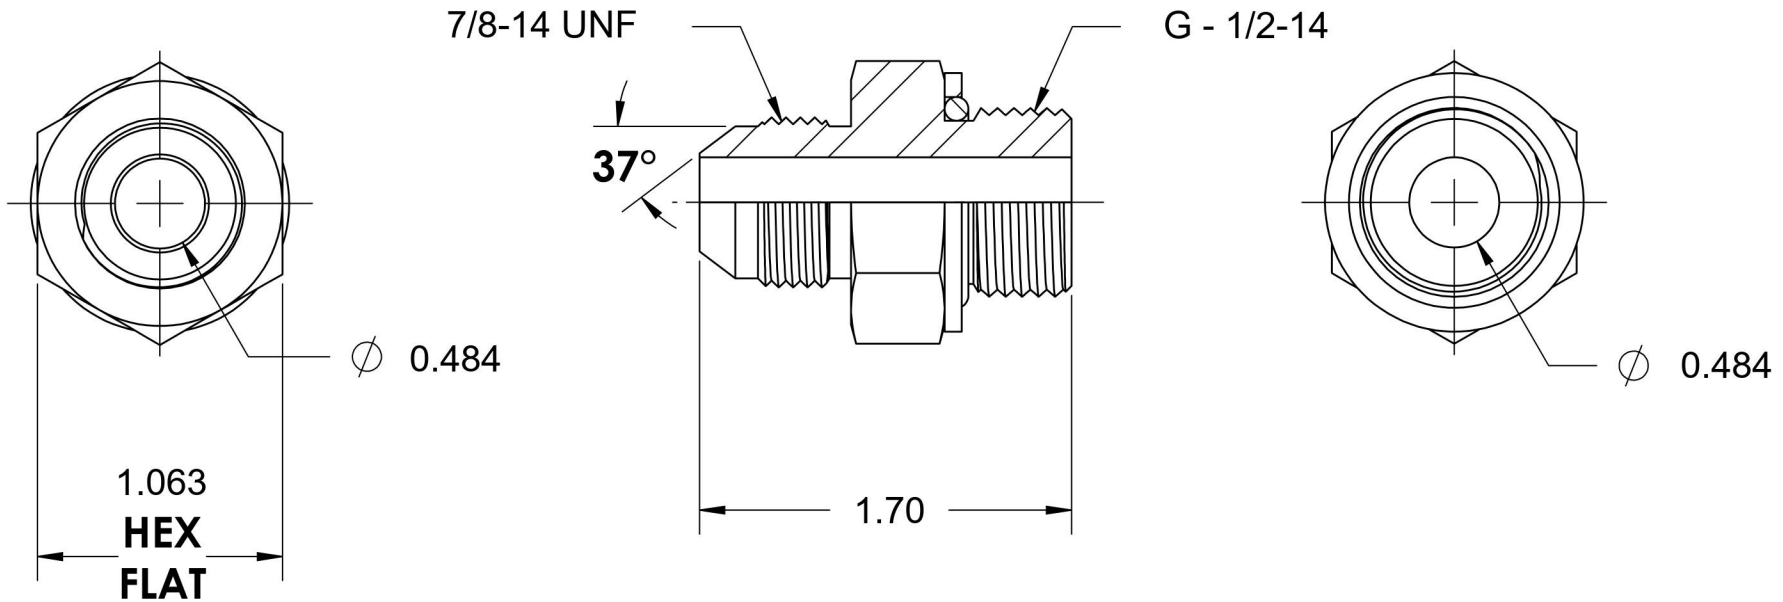

# 7012-10-08

Steel, SAE J514 37° Flare Male BSPP Type (G) Port Connector, 5/8" Male JIC x 1/2-14 Male BSPP ORR

6701 Cochran Road  
Solon, Ohio 44139  
Phone: (440) 248-1880  
Toll Free: 1-888-331-1523

**Temperature Rating**

-40°F to 250°F

**Pressure Rating**

5000 psi

**Material**

C1045 / 12L14 Steel

**Finish**

Trivalent Zinc

**Industry Standards**

SAE J514, ISO 1179

ASTM B633

**Series**

7012-ORR

**Series Description**

SAE J514 37° Flare Male  
BSPP Type (G) Port Connector